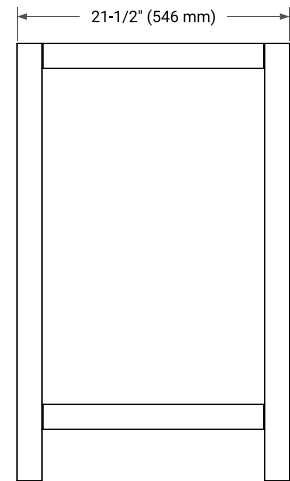

36" LEFT OFFSET CABINET

BASE CABINET DIMENSIONS

36" W x 21.5" D x 34.5" H

FEATURES

- Solid wood frame & plywood panels
- Dovetail drawers and joints
- Soft closing doors & drawers

HARDWARE FINISHES*

Brushed Nickel Satin Brass Matte Black Polished Chrome

PLAN VIEW

37" LEFT RECTANGLE SINK COUNTERTOP WITH 1.5 IN. THICKNESS

OVERALL DIMENSIONS

37" W x 22" D x 1.5" H

COUNTERTOP OPTIONS

Carrara Marble

White Quartz

FEATURES

- Solid countertop with mitered edges & seams
- Undermount white rectangular sink
- Pre-drilled for 8" widespread faucet

INCLUDED

- Countertop
- Matching Backsplash
- Rectangle Sink

COUNTERTOP PLAN VIEW

EDGE SIDE VIEW

THREE DIMENSIONAL COUNTERTOP VIEW