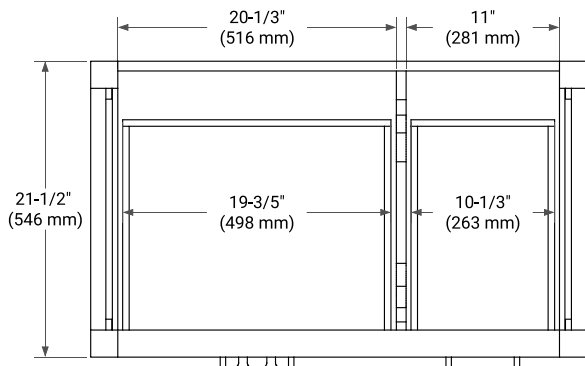

36" LEFT OFFSET CABINET

BASE CABINET DIMENSIONS

36" W x 21.5" D x 34.5" H

FEATURES

- Solid wood frame & plywood panels
- Dovetail drawers and joints
- Soft closing doors & drawers

HARDWARE FINISHES*

Brushed Nickel Satin Brass Matte Black Polished Chrome

PLAN VIEW

37" LEFT RECTANGLE SINK COUNTERTOP WITH 1.5 IN. THICKNESS

OVERALL DIMENSIONS

37" W x 22" D x 1.5" H

COUNTERTOP OPTIONS

Carrara Marble

White Quartz

FEATURES

- Solid countertop with mitered edges & seams
- Undermount white rectangular sink
- Pre-drilled for 8" widespread faucet

INCLUDED

- Countertop
- Matching Backsplash
- Rectangle Sink

COUNTERTOP PLAN VIEW

EDGE SIDE VIEW

THREE DIMENSIONAL COUNTERTOP VIEW