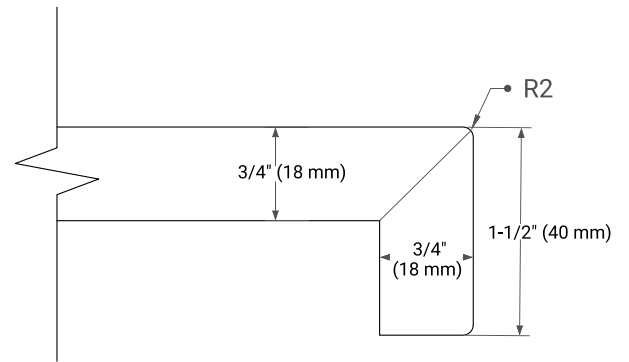

36" LEFT OFFSET CABINET

BASE CABINET DIMENSIONS

36" W x 21.5" D x 34.5" H

FEATURES

- Solid wood frame & plywood panels
- Dovetail drawers and joints
- Soft closing doors & drawers

HARDWARE FINISHES*

Brushed Nickel Satin Brass Matte Black Polished Chrome

PLAN VIEW

37" LEFT RECTANGLE SINK COUNTERTOP WITH 1.5 IN. THICKNESS

OVERALL DIMENSIONS

37" W x 22" D x 1.5" H

COUNTERTOP OPTIONS

Carrara Marble

White Quartz

FEATURES

- Solid countertop with mitered edges & seams
- Undermount white rectangular sink
- Pre-drilled for 8" widespread faucet

INCLUDED

- Countertop
- Matching Backsplash
- Rectangle Sink

COUNTERTOP PLAN VIEW

EDGE SIDE VIEW

THREE DIMENSIONAL COUNTERTOP VIEW