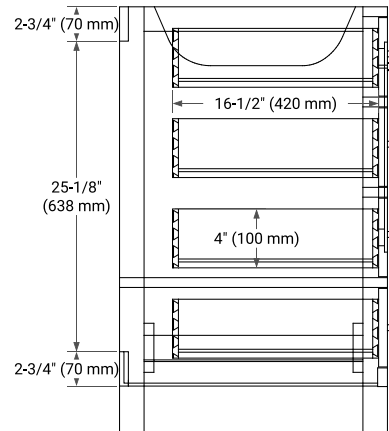

36" LEFT OFFSET CABINET

BASE CABINET DIMENSIONS

36" W x 21.5" D x 34.5" H

FEATURES

- Solid wood frame & plywood panels
- Dovetail drawers and joints
- Soft closing doors & drawers

HARDWARE FINISHES*

Brushed Nickel Satin Brass Matte Black Polished Chrome

PLAN VIEW

37" LEFT RECTANGLE SINK COUNTERTOP WITH 1.5 IN. THICKNESS

OVERALL DIMENSIONS

37" W x 22" D x 1.5" H

COUNTERTOP OPTIONS

Carrara Marble

White Quartz

FEATURES

- Solid countertop with mitered edges & seams
- Undermount white rectangular sink
- Pre-drilled for 8" widespread faucet

INCLUDED

- Countertop
- Matching Backsplash
- Rectangle Sink

COUNTERTOP PLAN VIEW

EDGE SIDE VIEW

THREE DIMENSIONAL COUNTERTOP VIEW