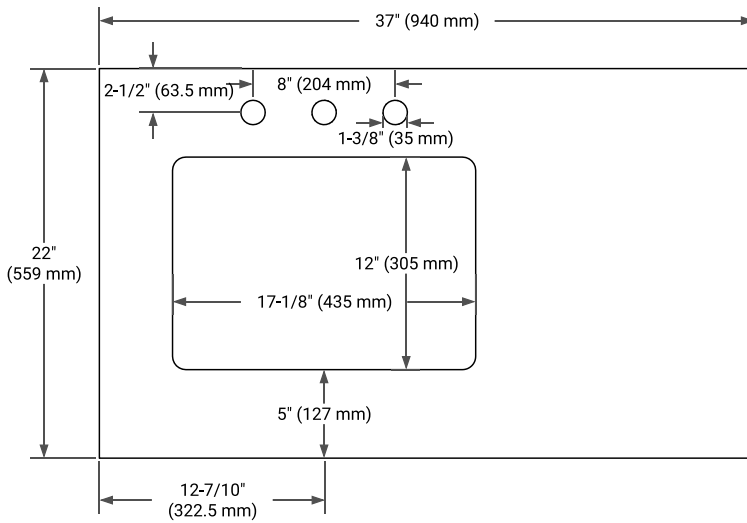

36" LEFT OFFSET CABINET

BASE CABINET DIMENSIONS

36" W x 21.5" D x 34.5" H

FEATURES

- Solid wood frame & plywood panels
- Dovetail drawers and joints
- Soft closing doors & drawers

HARDWARE FINISHES*

Brushed Nickel Satin Brass Matte Black Polished Chrome

PLAN VIEW

37" LEFT RECTANGLE SINK COUNTERTOP WITH 1.5 IN. THICKNESS

OVERALL DIMENSIONS

37" W x 22" D x 1.5" H

COUNTERTOP OPTIONS

Carrara Marble

White Quartz

FEATURES

- Solid countertop with mitered edges & seams
- Undermount white rectangular sink
- Pre-drilled for 8" widespread faucet

INCLUDED

- Countertop
- Matching Backsplash
- Rectangle Sink

COUNTERTOP PLAN VIEW

EDGE SIDE VIEW

THREE DIMENSIONAL COUNTERTOP VIEW