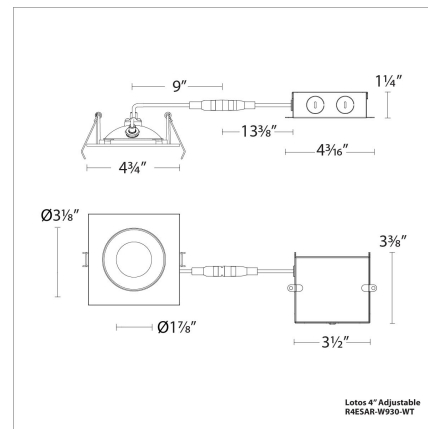

WAC LIGHTING

Lotos 4" Square

Adjustable Downlight 5CCT

Fixture Type: _____
Catalog Number: _____
Project: _____
Location: _____

Model	Beam	Color Temp & CRI	Lumens	CBCP	Finish
R4ESAR	W 45°	2700K/3000K/3500K/4000K/5000K - 90	740	1000	WT White

FEATURES

- 5-CCT Switchable between 2700K and 5000K
- Multiple LED array for uniform illumination
- Rotatable multi-axis gimbal ring
- Driver included
- 5 year warranty

SPECIFICATIONS

Color Temp:	2700K/3000K/3500K/4000K/5000K
Input:	120 -277 VAC,50/60Hz
CRI	90
Dimming:	ELV: 100-5% , TRIAC: 100-5%
Rated Life:	50,000 Hours
Mounting:	Heavy gauge retention clips secures fixture to ceiling
Standards:	ETL, cETL, Title 24 JA8 Compliant, Wet Location Listed
Construction	Steel with frosted TIR lens

FINISHES:

White

LINE DRAWING

WAC LIGHTING

Lotos 4" Square

Adjustable Downlight 5CCT

Fixture Type: _____
Catalog Number: _____
Project: _____
Location: _____

ACCESSORIES