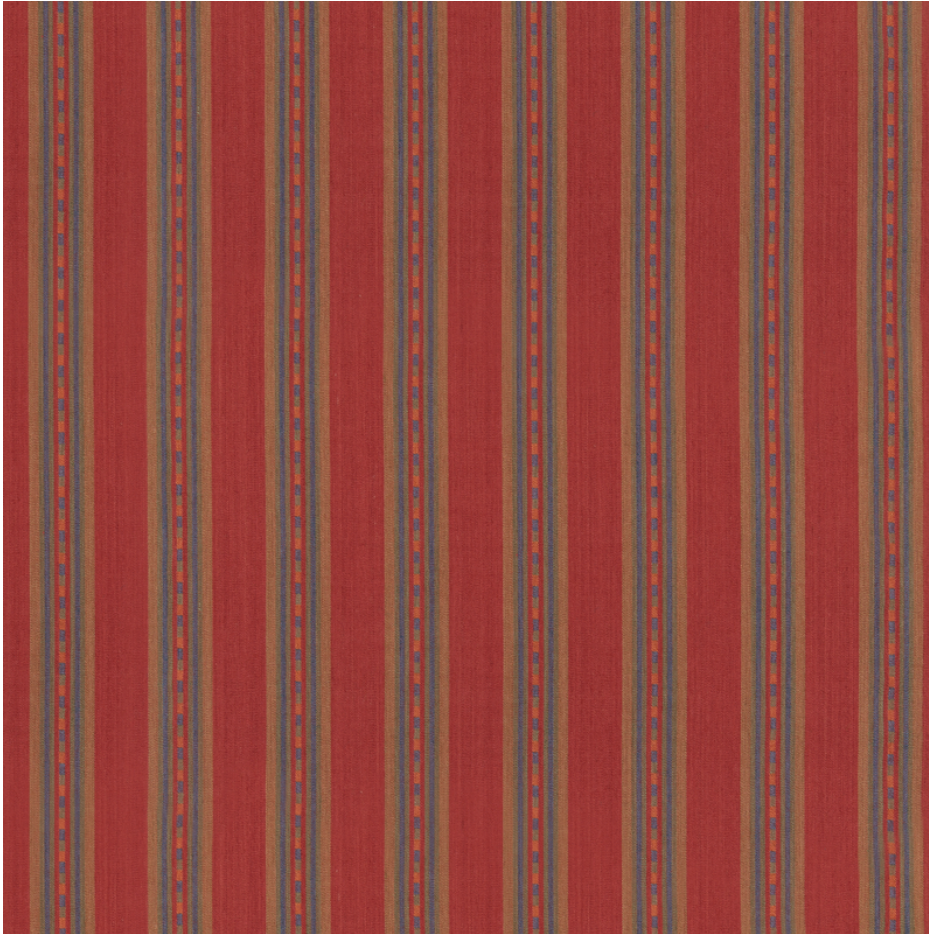

Country Stripe - Red

SKU: FD847.V106.0

LEEJOFA

SKU: **FD847.V106.0**

Horizontal Repeat: **17 cm (6.69 in)**

Collection: **Country Walk**

Railroaded: **No**

Composition: **Cotton - 75%, Jute - 25%**

Width: **136 cm (53.54 in)**

Brand: **Mulberry**

Type: **Weave**

End Use: **Multipurpose**