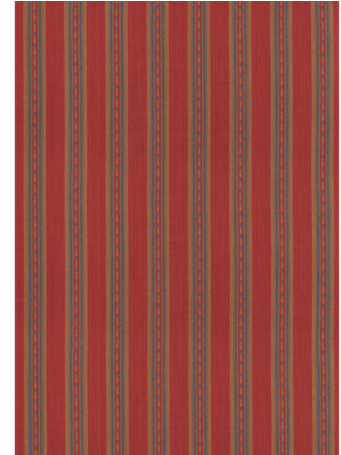

Country Stripe - Red

SKU: FD847.V106.0

LEEJOFA

SKU: **FD847.V106.0**

Horizontal Repeat: **17 cm (6.69 in)**

Collection: **Country Walk**

Railroaded: **No**

Composition: **Cotton - 75%, Jute - 25%**

Width: **136 cm (53.54 in)**

Brand: **Mulberry**

Type: **Weave**

End Use: **Multipurpose**