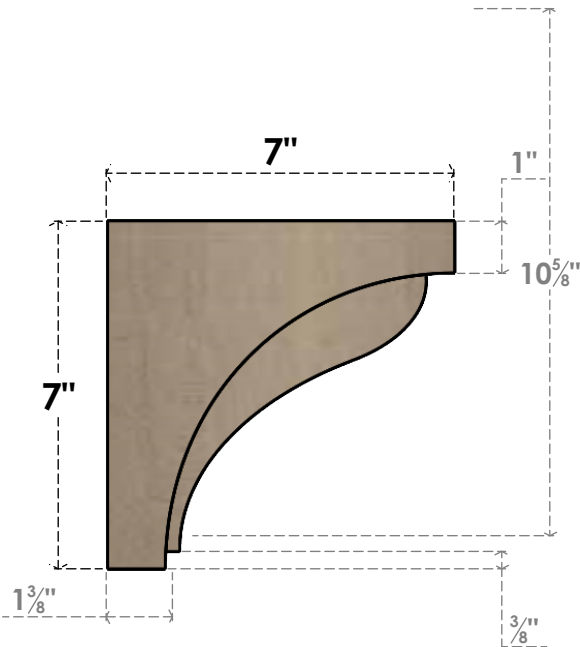

ITEM NUMBER: CORU07X07X07HELRCPR

7"W X 7"D X 7"H SERIES 1 WIDE HELENA ROUGH CEDAR TIMBERTHANE FAUX WOOD CORBEL, PRIMED

SIDE PROFILE

FRONT PROFILE

ISOMETRIC

EKENA MILLWORK
2300 WEST MAIN ST.
CLARKSVILLE, TX 75426
TOLL FREE: 866-607-0453
WWW.EKENAMILLWORK.COM

NOTES

1. INSTALLATION TO BE COMPLETED IN ACCORDANCE WITH MANUFACTURER'S SPECIFICATIONS.
2. DRAWING MAY NOT BE TO SCALE
3. THIS DRAWING IS INTENDED FOR DESIGN AND PLANNING PURPOSES ONLY.
4. ALL INFORMATION CONTAINED HEREIN WAS CURRENT AT THE TIME OF DEVELOPMENT BUT MUST BE REVIEWED AND APPROVED BY THE PRODUCT MANUFACTURER TO BE CONSIDERED ACCURATE.
5. TIMBERTHANE ARCHITECTURAL PRODUCTS ARE MADE FROM HIGH DENSITY URETHANE AND COME FACTORY PRIMED