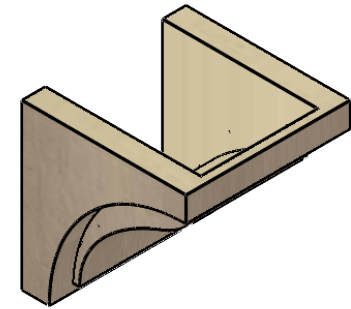

ITEM NUMBER: CORU07X07X07HELRCPR

7"W X 7"D X 7"H SERIES 1 WIDE HELENA ROUGH CEDAR TIMBERTHANE FAUX WOOD CORBEL, PRIMED

SIDE PROFILE

FRONT PROFILE

ISOMETRIC

EKENA MILLWORK
2300 WEST MAIN ST.
CLARKSVILLE, TX 75426
TOLL FREE: 866-607-0453
WWW.EKENAMILLWORK.COM

NOTES

1. INSTALLATION TO BE COMPLETED IN ACCORDANCE WITH MANUFACTURER'S SPECIFICATIONS.
2. DRAWING MAY NOT BE TO SCALE
3. THIS DRAWING IS INTENDED FOR DESIGN AND PLANNING PURPOSES ONLY.
4. ALL INFORMATION CONTAINED HEREIN WAS CURRENT AT THE TIME OF DEVELOPMENT BUT MUST BE REVIEWED AND APPROVED BY THE PRODUCT MANUFACTURER TO BE CONSIDERED ACCURATE.
5. TIMBERTHANE ARCHITECTURAL PRODUCTS ARE MADE FROM HIGH DENSITY URETHANE AND COME FACTORY PRIMED