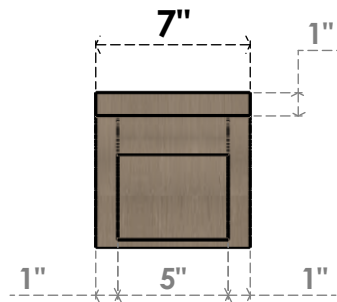

ITEM NUMBER: CORU07X07X07HELRCPR

7"W X 7"D X 7"H SERIES 1 WIDE HELENA ROUGH CEDAR TIMBERTHANE FAUX WOOD CORBEL, PRIMED

SIDE PROFILE

FRONT PROFILE

ISOMETRIC

EKENA MILLWORK
2300 WEST MAIN ST.
CLARKSVILLE, TX 75426
TOLL FREE: 866-607-0453
WWW.EKENAMILLWORK.COM

NOTES

1. INSTALLATION TO BE COMPLETED IN ACCORDANCE WITH MANUFACTURER'S SPECIFICATIONS.
2. DRAWING MAY NOT BE TO SCALE
3. THIS DRAWING IS INTENDED FOR DESIGN AND PLANNING PURPOSES ONLY.
4. ALL INFORMATION CONTAINED HEREIN WAS CURRENT AT THE TIME OF DEVELOPMENT BUT MUST BE REVIEWED AND APPROVED BY THE PRODUCT MANUFACTURER TO BE CONSIDERED ACCURATE.
5. TIMBERTHANE ARCHITECTURAL PRODUCTS ARE MADE FROM HIGH DENSITY URETHANE AND COME FACTORY PRIMED