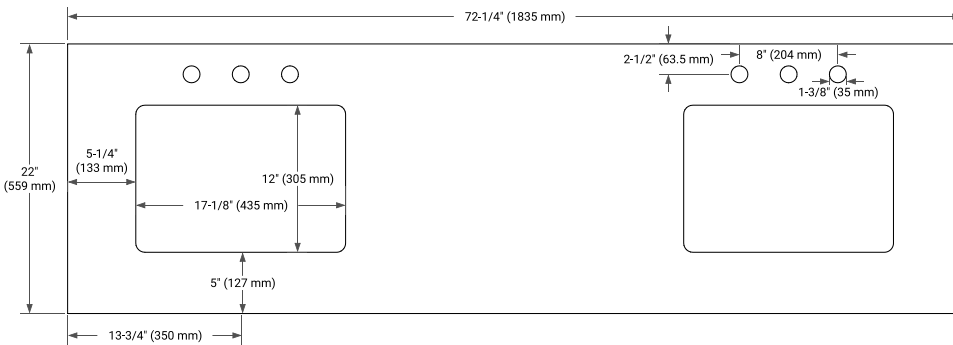

72" DOUBLE SINK BASE CABINET

BASE CABINET DIMENSIONS

72" W x 21.5" D x 34.5" H

FEATURES

- Solid wood frame & plywood panels
- Dovetail drawers and joints
- Soft closing doors & drawers

HARDWARE FINISHES*

Brushed Nickel Satin Brass Matte Black Polished Chrome

PLAN VIEW

72" DOUBLE RECTANGLE SINK COUNTERTOP WITH 1.5 IN. THICKNESS

OVERALL DIMENSIONS

72.25" W x 22" D x 1.5" H

COUNTERTOP OPTIONS

Carrara White Quartz

FEATURES

- Solid countertop with mitered edges & seams
- Undermount white rectangular sink
- Pre-drilled for 8" widespread faucet

INCLUDED

- Countertop
- Matching Backsplash
- Rectangle Sinks

COUNTERTOP PLAN VIEW

EDGE SIDE VIEW

THREE DIMENSIONAL COUNTERTOP VIEW