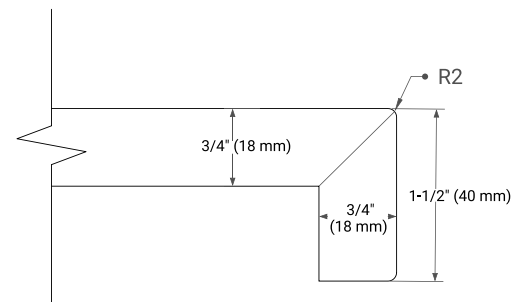

PLAN VIEW

72" DOUBLE RECTANGLE SINK COUNTERTOP WITH 1.5 IN. THICKNESS

OVERALL DIMENSIONS

72.25" W x 22" D x 1.5" H

COUNTERTOP OPTIONS

Carrara White Quartz

FEATURES

- Solid countertop with mitered edges & seams
- Undermount white rectangular sink
- Pre-drilled for 8" widespread faucet

INCLUDED

- Countertop
- Matching Backsplash
- Rectangle Sinks

COUNTERTOP PLAN VIEW

EDGE SIDE VIEW

THREE DIMENSIONAL COUNTERTOP VIEW