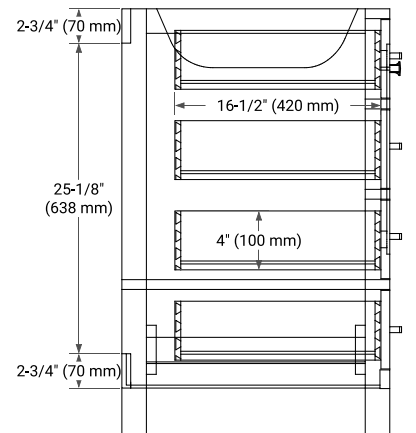

72" DOUBLE SINK BASE CABINET

BASE CABINET DIMENSIONS

72" W x 21.5" D x 34.5" H

FEATURES

- Solid wood frame & plywood panels
- Dovetail drawers and joints
- Soft closing doors & drawers

HARDWARE FINISHES*

Brushed Nickel Satin Brass Matte Black Polished Chrome

PLAN VIEW

72" DOUBLE RECTANGLE SINK COUNTERTOP WITH 1.5 IN. THICKNESS

OVERALL DIMENSIONS

72.25" W x 22" D x 1.5" H

COUNTERTOP OPTIONS

Carrara White Quartz

FEATURES

- Solid countertop with mitered edges & seams
- Undermount white rectangular sink
- Pre-drilled for 8" widespread faucet

INCLUDED

- Countertop
- Matching Backsplash
- Rectangle Sinks

COUNTERTOP PLAN VIEW

EDGE SIDE VIEW

THREE DIMENSIONAL COUNTERTOP VIEW