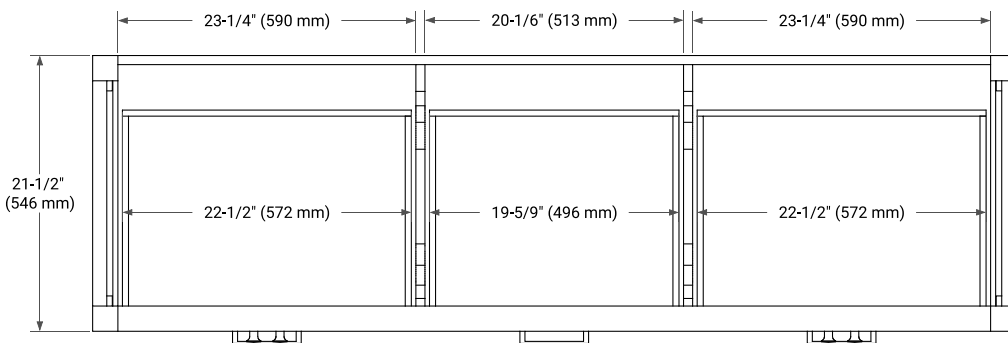

72" DOUBLE SINK BASE CABINET

BASE CABINET DIMENSIONS

72" W x 21.5" D x 34.5" H

FEATURES

- Solid wood frame & plywood panels
- Dovetail drawers and joints
- Soft closing doors & drawers

HARDWARE FINISHES*

Brushed Nickel Satin Brass Matte Black Polished Chrome

PLAN VIEW

72" DOUBLE RECTANGLE SINK COUNTERTOP WITH 1.5 IN. THICKNESS

OVERALL DIMENSIONS

72.25" W x 22" D x 1.5" H

COUNTERTOP OPTIONS

Carrara White Quartz

FEATURES

- Solid countertop with mitered edges & seams
- Undermount white rectangular sink
- Pre-drilled for 8" widespread faucet

INCLUDED

- Countertop
- Matching Backsplash
- Rectangle Sinks

COUNTERTOP PLAN VIEW

EDGE SIDE VIEW

THREE DIMENSIONAL COUNTERTOP VIEW