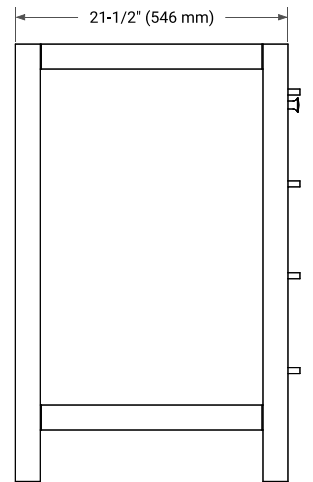

72" DOUBLE SINK BASE CABINET

BASE CABINET DIMENSIONS

72" W x 21.5" D x 34.5" H

FEATURES

- Solid wood frame & plywood panels
- Dovetail drawers and joints
- Soft closing doors & drawers

HARDWARE FINISHES*

Brushed Nickel Satin Brass Matte Black Polished Chrome

PLAN VIEW

72" DOUBLE RECTANGLE SINK COUNTERTOP WITH 1.5 IN. THICKNESS

OVERALL DIMENSIONS

72.25" W x 22" D x 1.5" H

COUNTERTOP OPTIONS

Carrara White Quartz

FEATURES

- Solid countertop with mitered edges & seams
- Undermount white rectangular sink
- Pre-drilled for 8" widespread faucet

INCLUDED

- Countertop
- Matching Backsplash
- Rectangle Sinks

COUNTERTOP PLAN VIEW

EDGE SIDE VIEW

THREE DIMENSIONAL COUNTERTOP VIEW