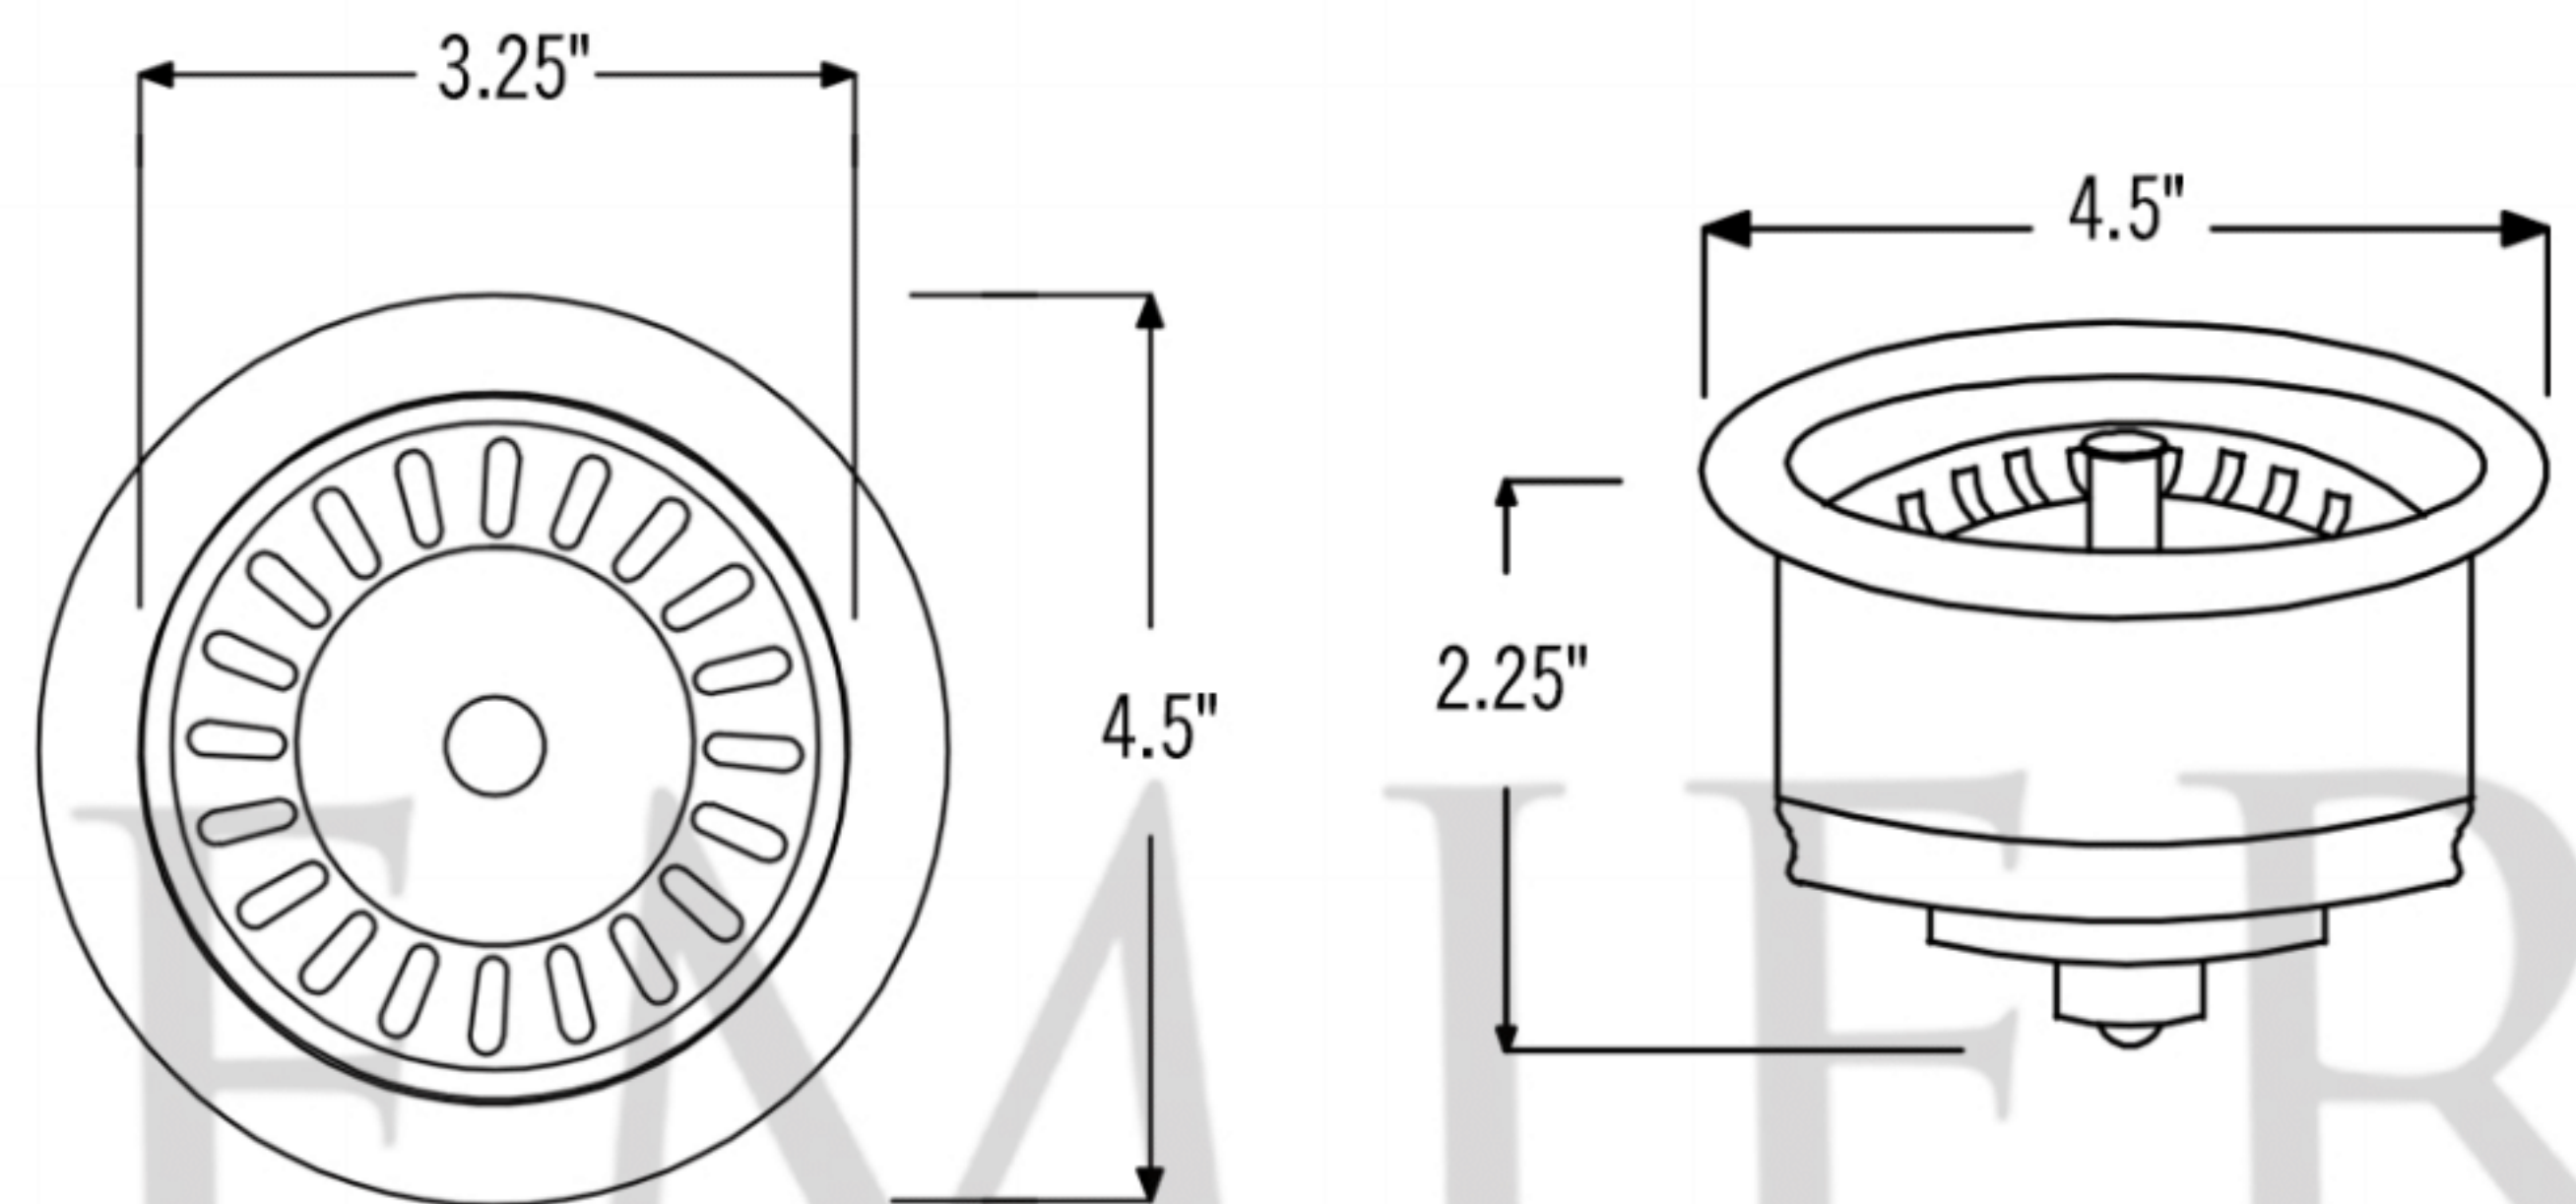

**PREMIER**  
COPPER PRODUCTS

MODEL NUMBER: DC-10RB

Description: Drain Combination Package for Double Bowl Kitchen Sinks

Package Includes:

- \* 3.5" Deluxe Garbage Disposal Drain w/ Basket - Oil Rubbed Bronze Finish (Model: D-1300RB)
- \* 3.5" Kitchen Strainer Drain - Oil Rubbed Bronze Finish (Model: D-1320RB)

\* ORB: Oil Rubbed Bronze

**D-1300RB Drain Details:**

Outer Dimension: 4.5" x 2.25"

Design: Deluxe Style W/ Strainer Basket

Open/Close Function: Yes

Installation Type: Insinkerator Brand Compatible

Material: Brass

Drain Size: 3.5"

Finish: Oil Rubbed Bronze

**D-1320RB Drain Details:**

Outer Dimension: 4.5" x 3"

Design: Deluxe Style W/ Strainer Basket

Open/Close Function: Yes

Installation Type: Compression

Material: Brass/PVC

Drain Size: 3.5"

Finish: Oil Rubbed Bronze

Notes: This model does not connect to a garbage disposal unit.