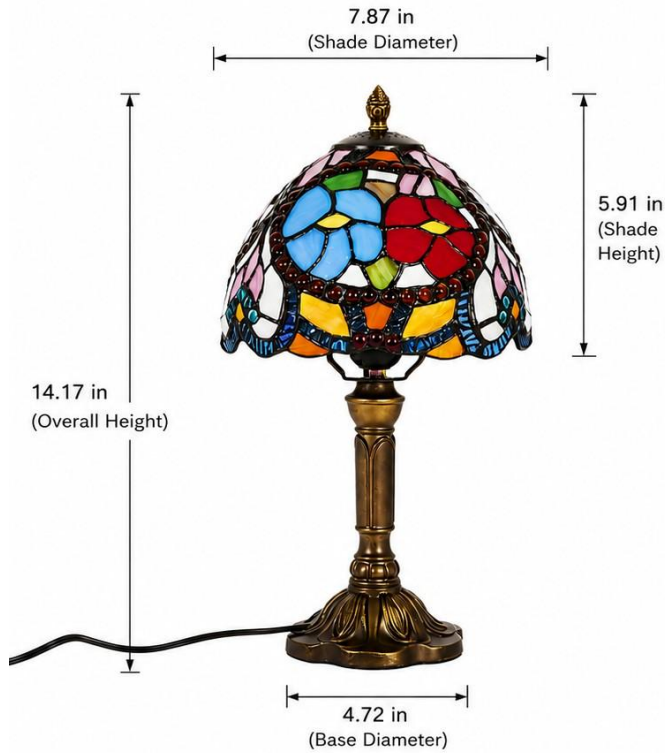

PRODUCT DIMENSIONS

Bulb Base:
E26*1
(Bulb Included)

Shade Material:
Stained Glass

Base Material:
Resin

Base Color:
Antique Bronze

Plug Type:
US Plug

POWER CORD LENGTH