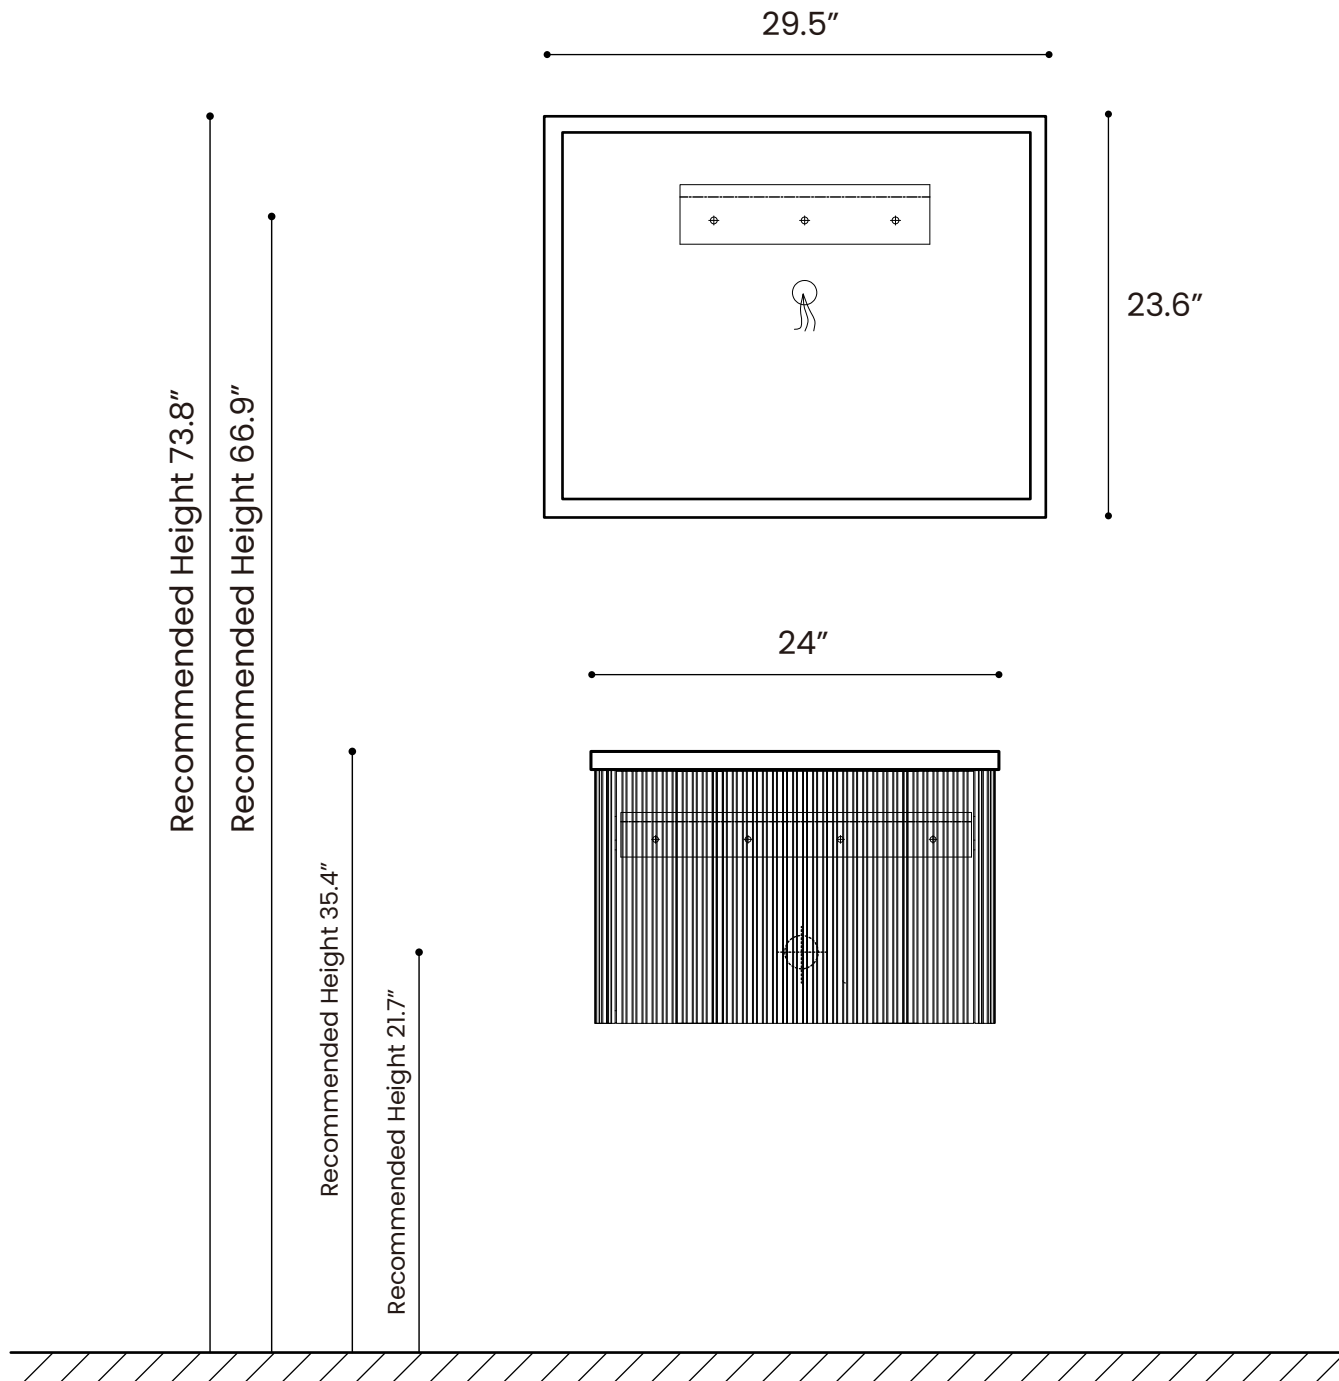

# Etna-24W

Power Supply

Mirror Hanging Bracket

Cabinet Hanging Bracket

Wall Drainage

# Etna-30W

Power Supply

Mirror Hanging Bracket

Cabinet Hanging Bracket

Wall Drainage