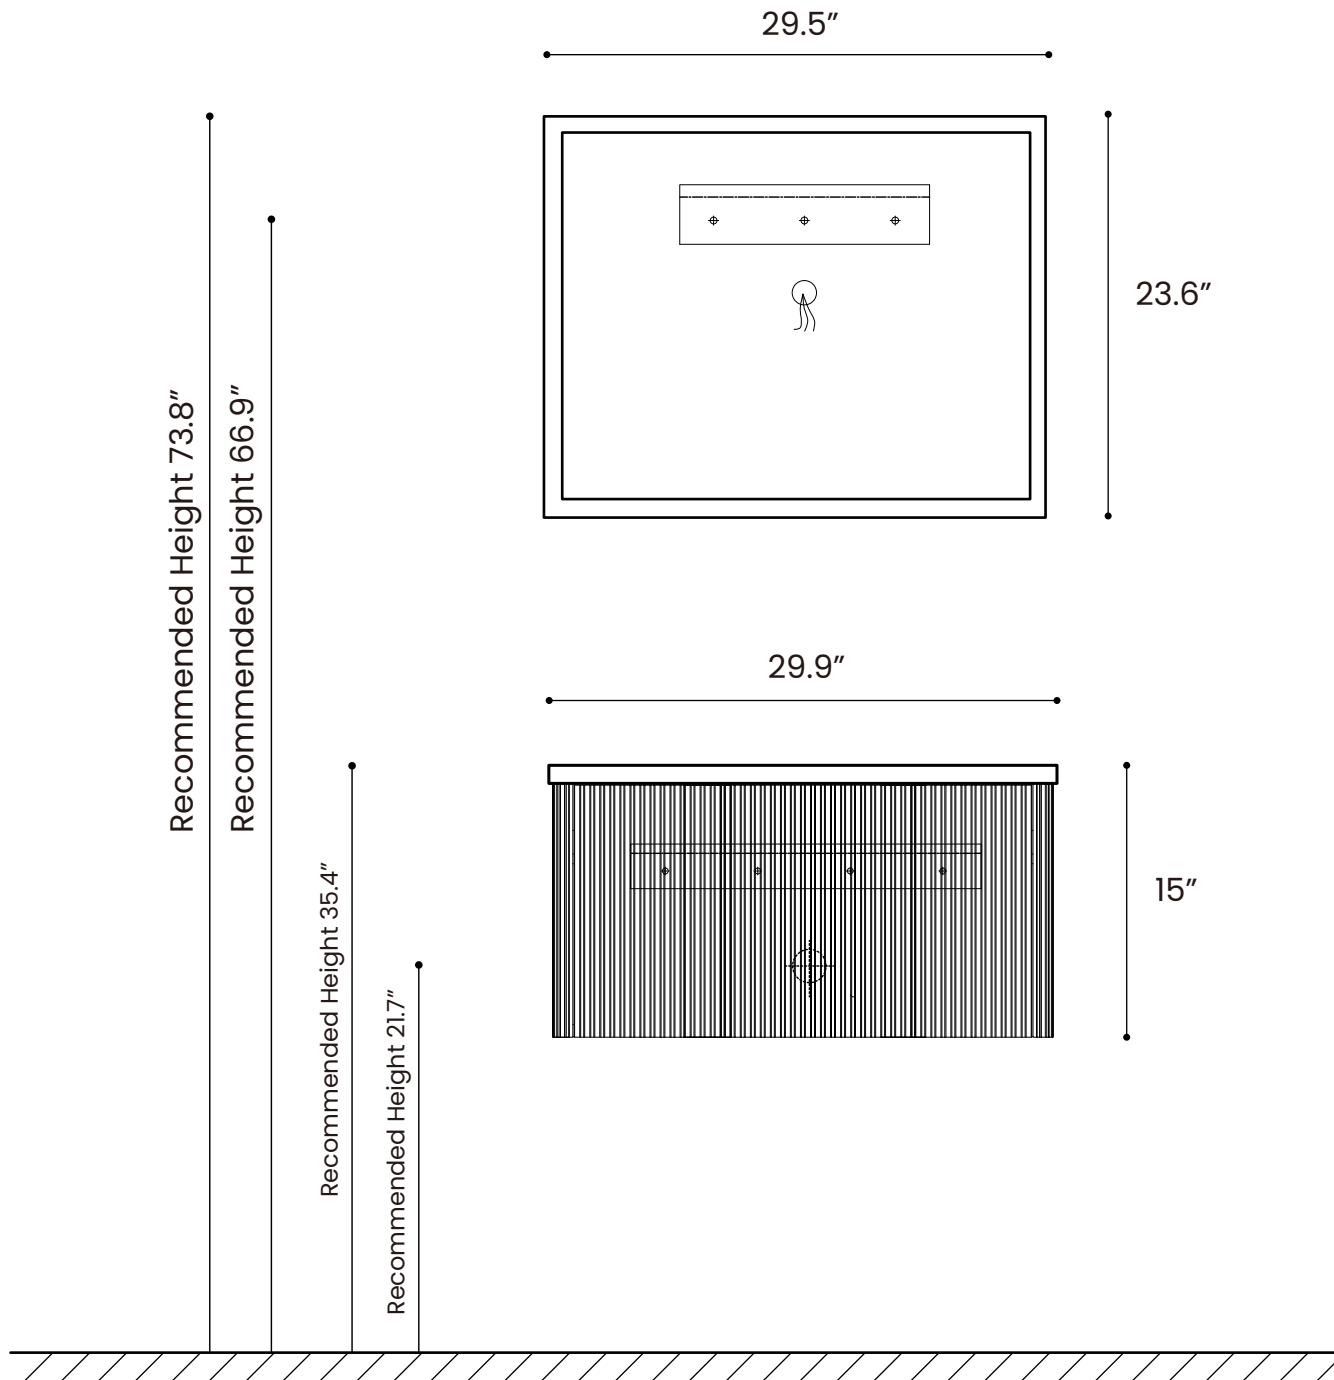

# Etna-24W

Power Supply

Mirror Hanging Bracket

Cabinet Hanging Bracket

Wall Drainage

# Etna-30W

Power Supply

Mirror Hanging Bracket

Cabinet Hanging Bracket

Wall Drainage