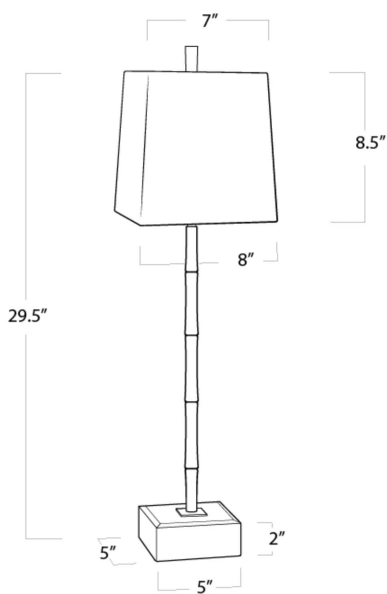

REGINA ANDREW

DETROIT

SPECIFICATION SHEET

Sarina Buffet Lamp
13-1473

HEIGHT	29.5
WIDTH	8
DEPTH	8
SHADE DIMS	7x7, 8x8, 8.5
SHADE COLOR	Natural Linen
BULB QTY	1
BULB TYPE	B Type Candelabra Base (E12)
SOCKET	E12 Candelabra w Line Switch
WATTAGE	60 Watt Max
WIRING TYPE	Standard
MATERIAL	Steel
FINISH	N/A
NOTES	8 ft of cord
FREIGHT ONLY	No