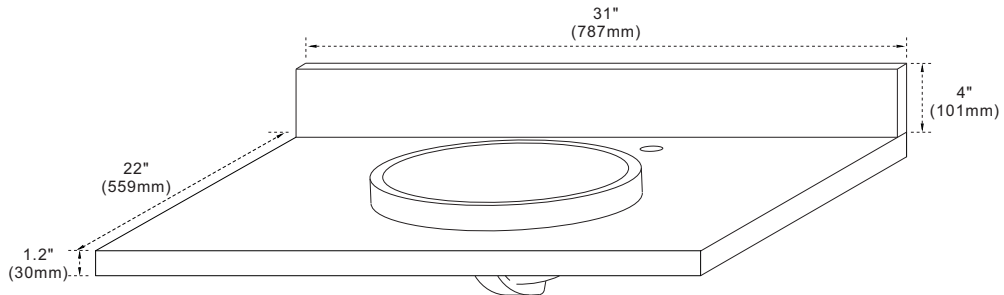

BELLATERRA HOME

Model: 430003-31 Countertop

Features

1. Single 18" round topmount sink cutout;
2. Single faucet hole;
3. 4" height backsplash (sold separately);
4. Thickness laminated to 1.2";

Colors / Finishes

- WM - Natural White Carrara marble;
- BG - Natural Black Galaxy Granite;
- GY - Natural Grey Granite;
- WE - White Engineer Stone;

Top view

Side view

NOTE: SINK STYLE, SHAPE, FAUCET HOLES, CUTOUT ON TOP, VANITY MAY VARY FROM THE PICTURE ABOVE. INSTRUCTIONAL PURPOSE ONLY.