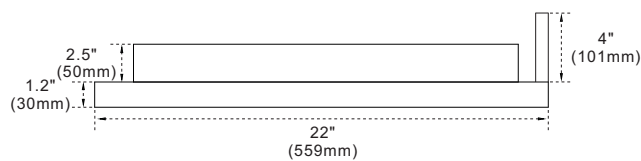

BELLATERRA HOME

Model: 430003-31 Countertop

Features

1. Single 18" round topmount sink cutout;
2. Single faucet hole;
3. 4" height backsplash (sold separately);
4. Thickness laminated to 1.2";

Colors / Finishes

- WM - Natural White Carrara marble;
- BG - Natural Black Galaxy Granite;
- GY - Natural Grey Granite;
- WE - White Engineer Stone;

Top view

Side view

NOTE: SINK STYLE, SHAPE, FAUCET HOLES, CUTOUT ON TOP, VANITY MAY VARY FROM THE PICTURE ABOVE. INSTRUCTIONAL PURPOSE ONLY.