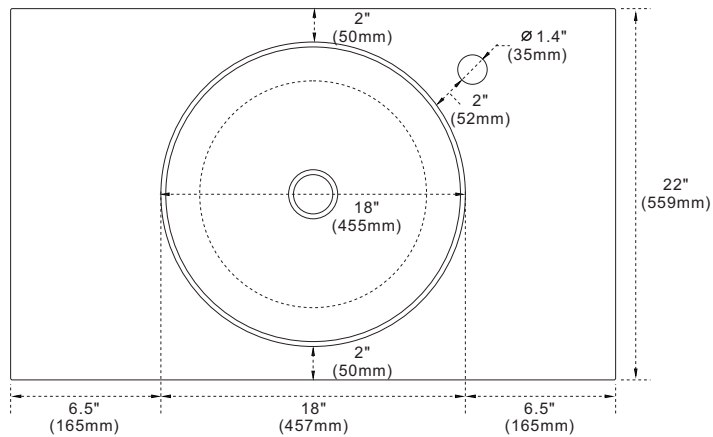

BELLATERRA HOME

Model: 430003-31 Countertop

Features

1. Single 18" round topmount sink cutout;
2. Single faucet hole;
3. 4" height backsplash (sold separately);
4. Thickness laminated to 1.2";

Colors / Finishes

- WM - Natural White Carrara marble;
- BG - Natural Black Galaxy Granite;
- GY - Natural Grey Granite;
- WE - White Engineer Stone;

Top view

Side view

NOTE: SINK STYLE, SHAPE, FAUCET HOLES, CUTOUT ON TOP, VANITY MAY VARY FROM THE PICTURE ABOVE. INSTRUCTIONAL PURPOSE ONLY.