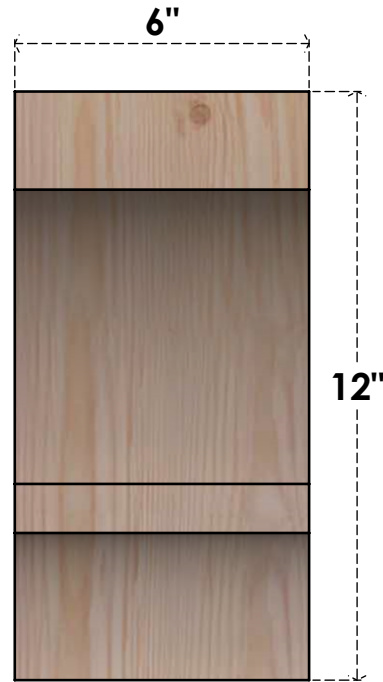

BRC06X12X12BOA00RDF

6"W X 12"D X 12"H BALBOA ROUGH SAWN BRACE, DOUGLAS FIR

SIDE

FRONT

EKENA MILLWORK
2300 WEST MAIN ST.
CLARKSVILLE, TX 75426
TOLL FREE: 866-607-0453
WWW.EKENAMILLWORK.COM

NOTES

1. INSTALLATION TO BE COMPLETED IN ACCORDANCE WITH MANUFACTURER'S SPECIFICATIONS.
2. DRAWING MAY NOT BE TO SCALE
3. THIS DRAWING IS INTENDED FOR DESIGN AND PLANNING PURPOSES ONLY.
4. ALL INFORMATION CONTAINED HEREIN WAS CURRENT AT THE TIME OF DEVELOPMENT BUT MUST BE REVIEWED AND APPROVED BY THE PRODUCT MANUFACTURER TO BE CONSIDERED ACCURATE.
5. PRODUCTS ARE NOT KILN DRIED. THIS ITEM IS UNIQUE AND WILL CONTAIN THE NATURAL VARIATIONS THAT THE WOOD SPECIES OFFERS. THIS MAY RESULT IN VARIATIONS UP TO 1/4"