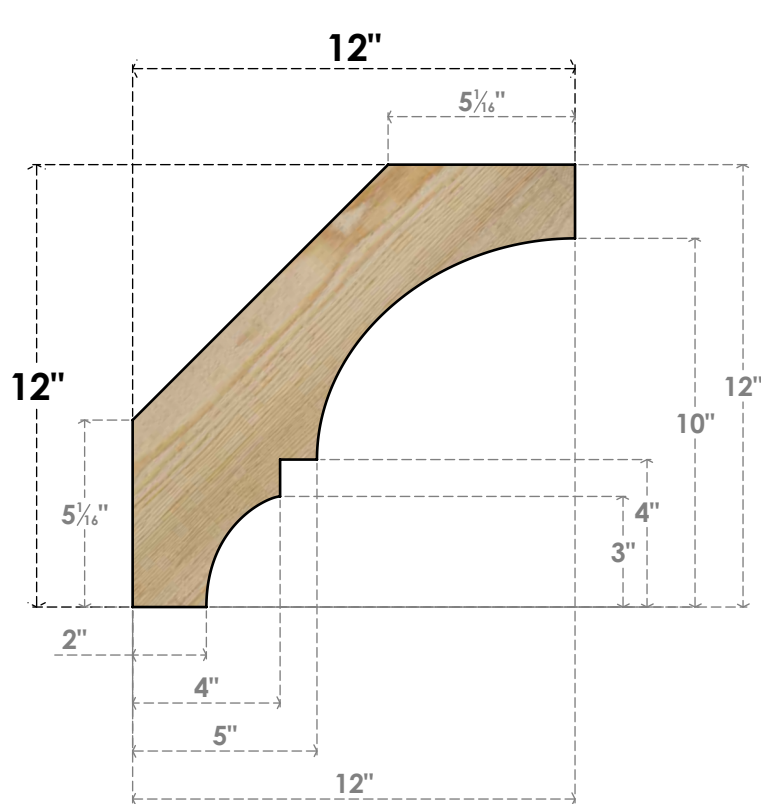

BRC06X12X12BOA00RDF

6"W X 12"D X 12"H BALBOA ROUGH SAWN BRACE, DOUGLAS FIR

SIDE

FRONT

EKENA MILLWORK
2300 WEST MAIN ST.
CLARKSVILLE, TX 75426
TOLL FREE: 866-607-0453
WWW.EKENAMILLWORK.COM

NOTES

1. INSTALLATION TO BE COMPLETED IN ACCORDANCE WITH MANUFACTURER'S SPECIFICATIONS.
2. DRAWING MAY NOT BE TO SCALE
3. THIS DRAWING IS INTENDED FOR DESIGN AND PLANNING PURPOSES ONLY.
4. ALL INFORMATION CONTAINED HEREIN WAS CURRENT AT THE TIME OF DEVELOPMENT BUT MUST BE REVIEWED AND APPROVED BY THE PRODUCT MANUFACTURER TO BE CONSIDERED ACCURATE.
5. PRODUCTS ARE NOT KILN DRIED. THIS ITEM IS UNIQUE AND WILL CONTAIN THE NATURAL VARIATIONS THAT THE WOOD SPECIES OFFERS. THIS MAY RESULT IN VARIATIONS UP TO 1/4"