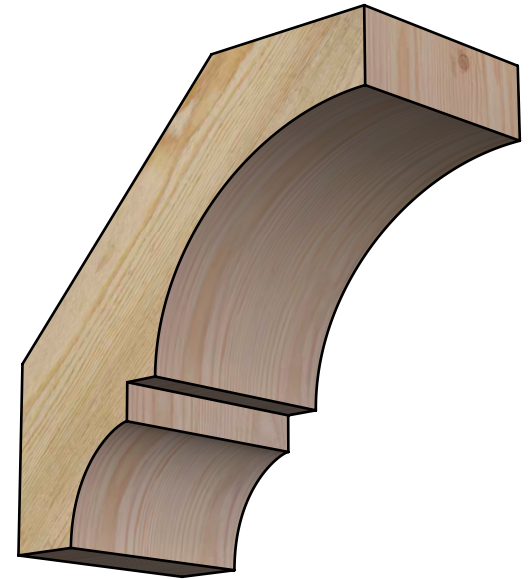

BRC06X12X12BOA00RDF

6"W X 12"D X 12"H BALBOA ROUGH SAWN BRACE, DOUGLAS FIR

SIDE

FRONT

EKENA MILLWORK
2300 WEST MAIN ST.
CLARKSVILLE, TX 75426
TOLL FREE: 866-607-0453
WWW.EKENAMILLWORK.COM

NOTES

1. INSTALLATION TO BE COMPLETED IN ACCORDANCE WITH MANUFACTURER'S SPECIFICATIONS.
2. DRAWING MAY NOT BE TO SCALE
3. THIS DRAWING IS INTENDED FOR DESIGN AND PLANNING PURPOSES ONLY.
4. ALL INFORMATION CONTAINED HEREIN WAS CURRENT AT THE TIME OF DEVELOPMENT BUT MUST BE REVIEWED AND APPROVED BY THE PRODUCT MANUFACTURER TO BE CONSIDERED ACCURATE.
5. PRODUCTS ARE NOT KILN DRIED. THIS ITEM IS UNIQUE AND WILL CONTAIN THE NATURAL VARIATIONS THAT THE WOOD SPECIES OFFERS. THIS MAY RESULT IN VARIATIONS UP TO 1/4"