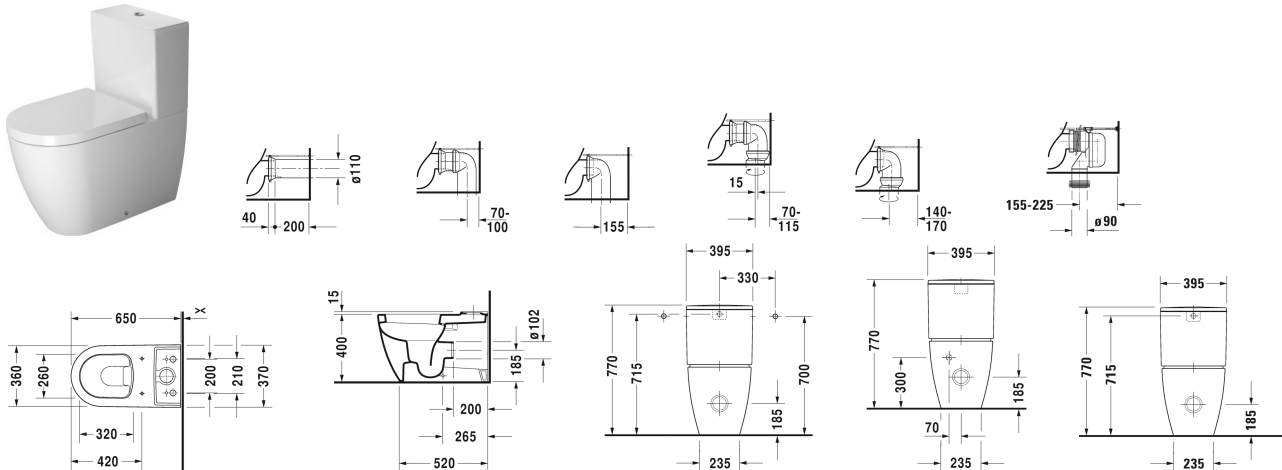

ME by Starck Toilet close-coupled # 217009..92

| < 14 5/8" Inch > |

Toilet close-coupled	Dimension	Weight	Order number
(without tank), washdown model, hardware included, cUPC listed			
Colors			
00 White 20 HygieneGlaze (an antibacterial ceramic glaze that provides almost indefinite effectiveness)			
Variant			
<ul style="list-style-type: none"> 1.6/0.8 gpf, outlet for vario connector set, for horizontal and vertical outlet, length adjustable from 2 3/4" - 7 7/8", and vario connecting bend, vertical outlet from 6 1/4" - 7 7/8" 	14 5/8" x 25 5/8" Inch	78 lb	217009..92
Sanitary ceramics with the special WonderGliss surface finish will remain clean and attractive-looking for a long time to come. When ordering WonderGliss please add a "1" as eleventh digit to the model number.			
Vario connecting bend for vertical outlet		1.5 lb	899025
Vario connector set incl. offset	Ø 4 3/8" Inch	3.3 lb	001422
Suitable products			
Tank for bottom left supply, with dual flush mechanism, Chrome, cUPC listed, 15 3/8" x 7 1/8" Inch	15 3/8" x 7 1/8" Inch		093810
Toilet seat and cover hinges stainless steel, without slow close,			002011
Toilet seat and cover hinges stainless steel, removable, with slow close,			002019

All drawings contain the necessary measurements which are subject to standard tolerances. They are stated in inch & mm and are non-

ME by Starck Toilet close-coupled # 217009..92

|< 14 5/8" Inch >|

binding. Exact measurements, in particular for customized installation scenarios, can only be taken from the finished ceramic piece.