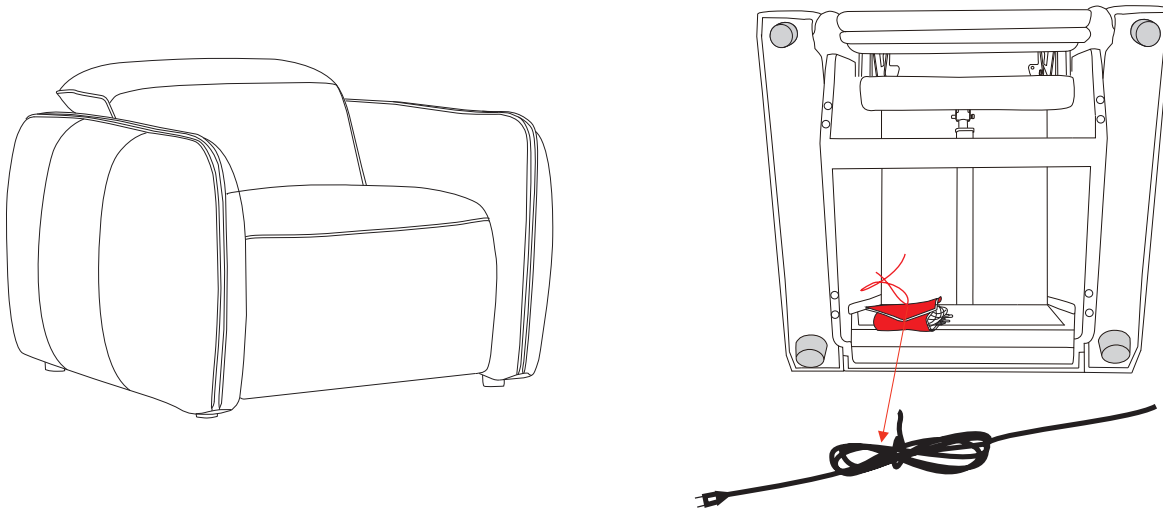

Recliner Chair

KM.818

Assembly Manual

 **CAUTION**

THIS ASSEMBLY MANUAL CONTAINS IMPORTANT SAFETY INFORMATION.
PLEASE READ AND KEEP FOR FUTURE REFERENCE.

ASSEMBLY

Step 1

Take out and unwarp the cable placed at the bottom of the sofa.

Step 2

Connect one end of the power cord into the DC adaptor located at the back of the seat. Plug the other end of power cord into the power outlet.