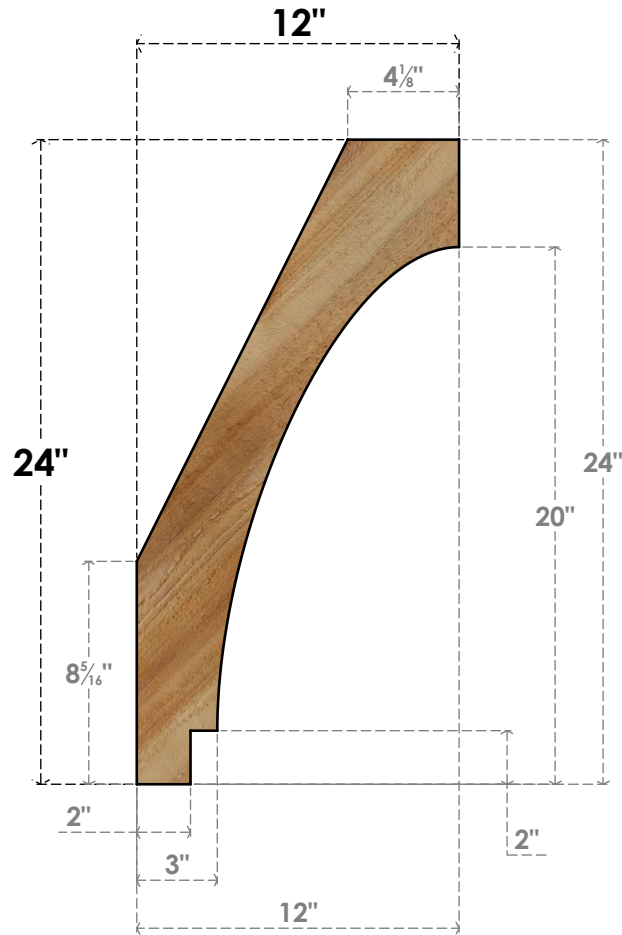

BRC06X12X24IMP00RWR

6"W X 12"D X 24"H IMPERIAL ROUGH SAWN BRACE, WESTERN RED CEDAR

SIDE

FRONT

EKENA MILLWORK
 2300 WEST MAIN ST.
 CLARKSVILLE, TX 75426
 TOLL FREE: 866-607-0453
 WWW.EKENAMILLWORK.COM

NOTES