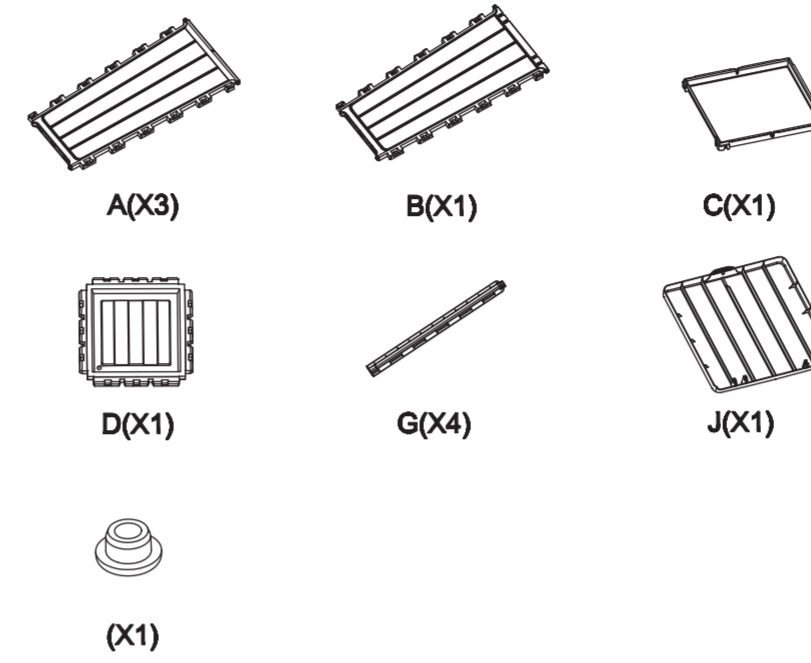

148 × 210mm

ASSEMBLE INSTRUCTIONS

IMPORTANT

Once installed, the product cannot be detached. Strictly follow each step in the installation manual.

- Gather and organize all required parts prior to assembly. If you have any problems or discover any missing parts, please contact customer service.
- Some parts may contain sharp edges. Wear protective gloves if necessary during assembly.

CARE & SAFETY

- Assemble on a flat, clean and soft surface.
- In case of fire, do not attempt to extinguish any burning polypropylene with water.
- Wear safety-goggles and always follow the manufacturer's instructions when using power tools.
- During installation, please refer to the accessories guide to ensure that they are installed in the correct directions.
- Do not stand on the lid.

PARTS LIST

377A

4

5

6

7

1

2