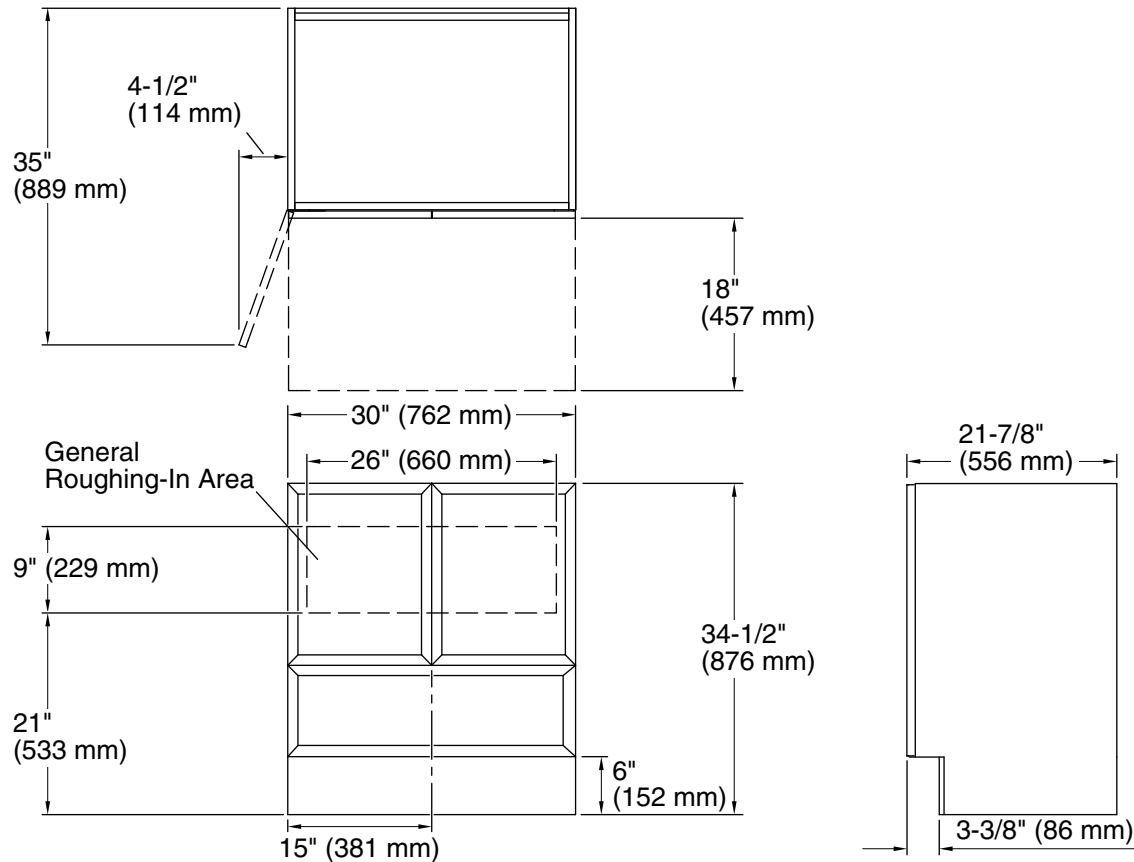

Features

- Catalyzed conversion varnish provides a durable moisture-resistant finish.
- Two doors and one drawer.
- Frameless construction with full-overlay doors and drawer.
- Three-way adjustable slow-close door hinges with 110° opening capability for easy cabinet access.
- Full-extension 18" (457 mm) depth drawer with soft-close undermount slides for smooth opening.
- Solid wood drawer with dovetail construction.
- Toe kick covers blemished or inconsistent flooring.
- Coordinates with the K-99685 Jacquard ring pull (sold separately).
- Combines with Ceramic/Impressions®, Solid/Expressions®, and Iron/Impressions® vanity tops (sold separately) for a complete vanity.
- Customize your storage with optional accessories such as shelves, trays, drawer dividers, and medicine cabinets (sold separately).

Color tiles intended for reference only.

Color	Code	Description
-------	------	-------------

	1WH	Woolen Oak
---	-----	------------

Technical Information

All product dimensions are nominal.

Vanity type: Standard