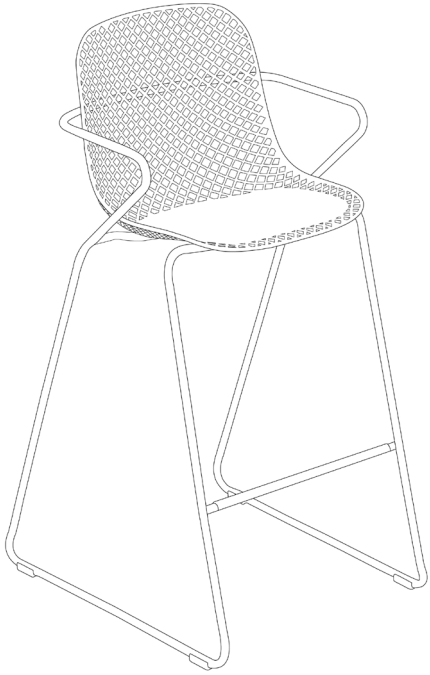

Ramatuelle '73 Barstool

Spare Parts