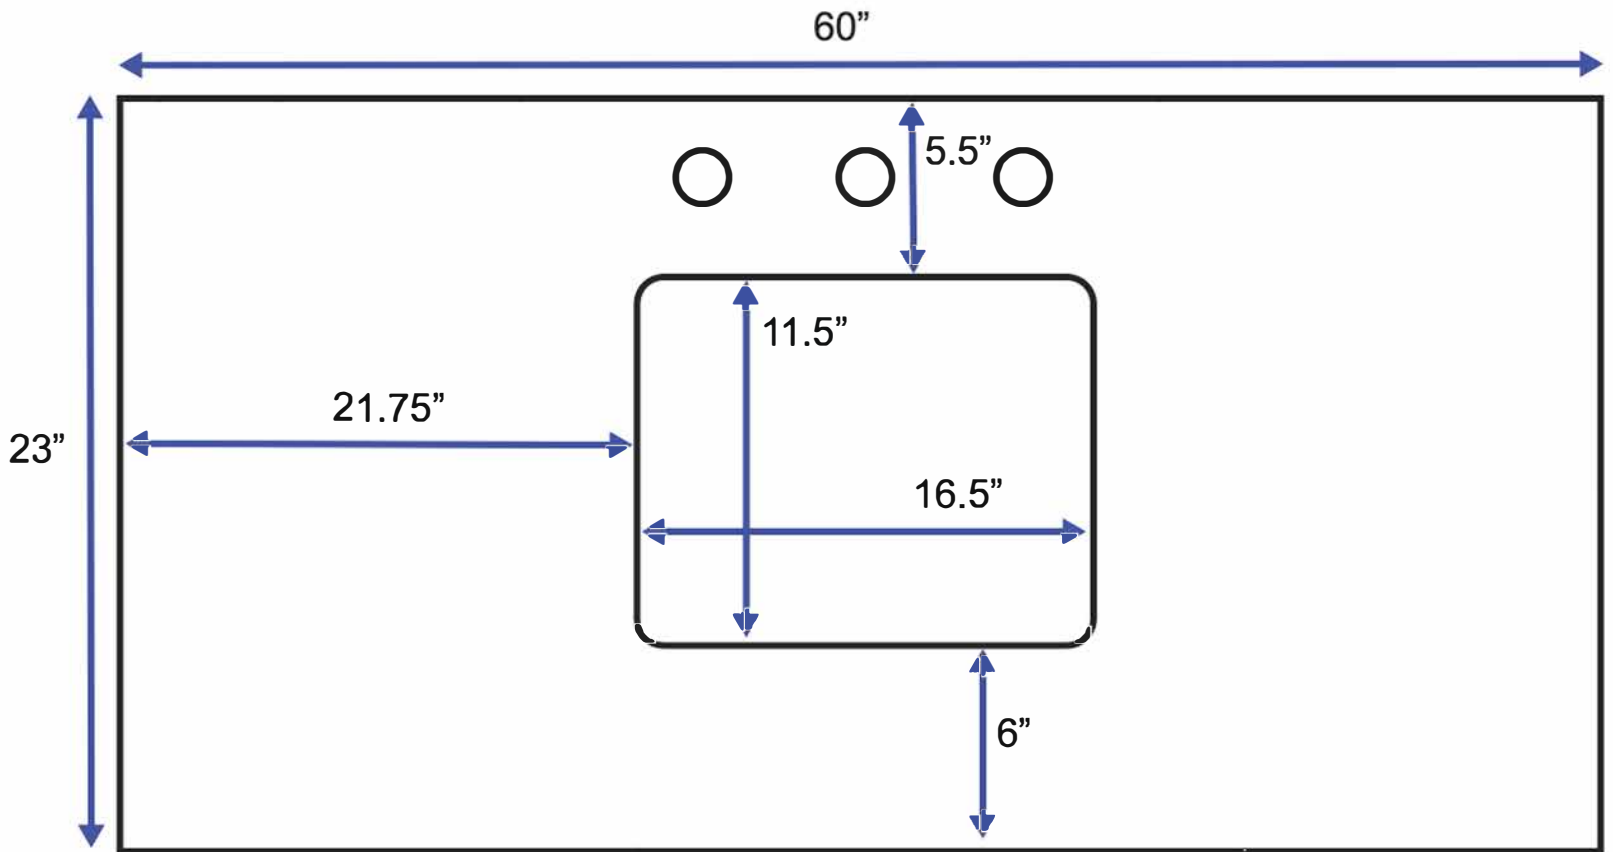

# Birmingham 60-inch Vanity (Top View)

All measurements are approximate and rounded to the nearest quarter inch.  
Please allow for a slight margin of error.