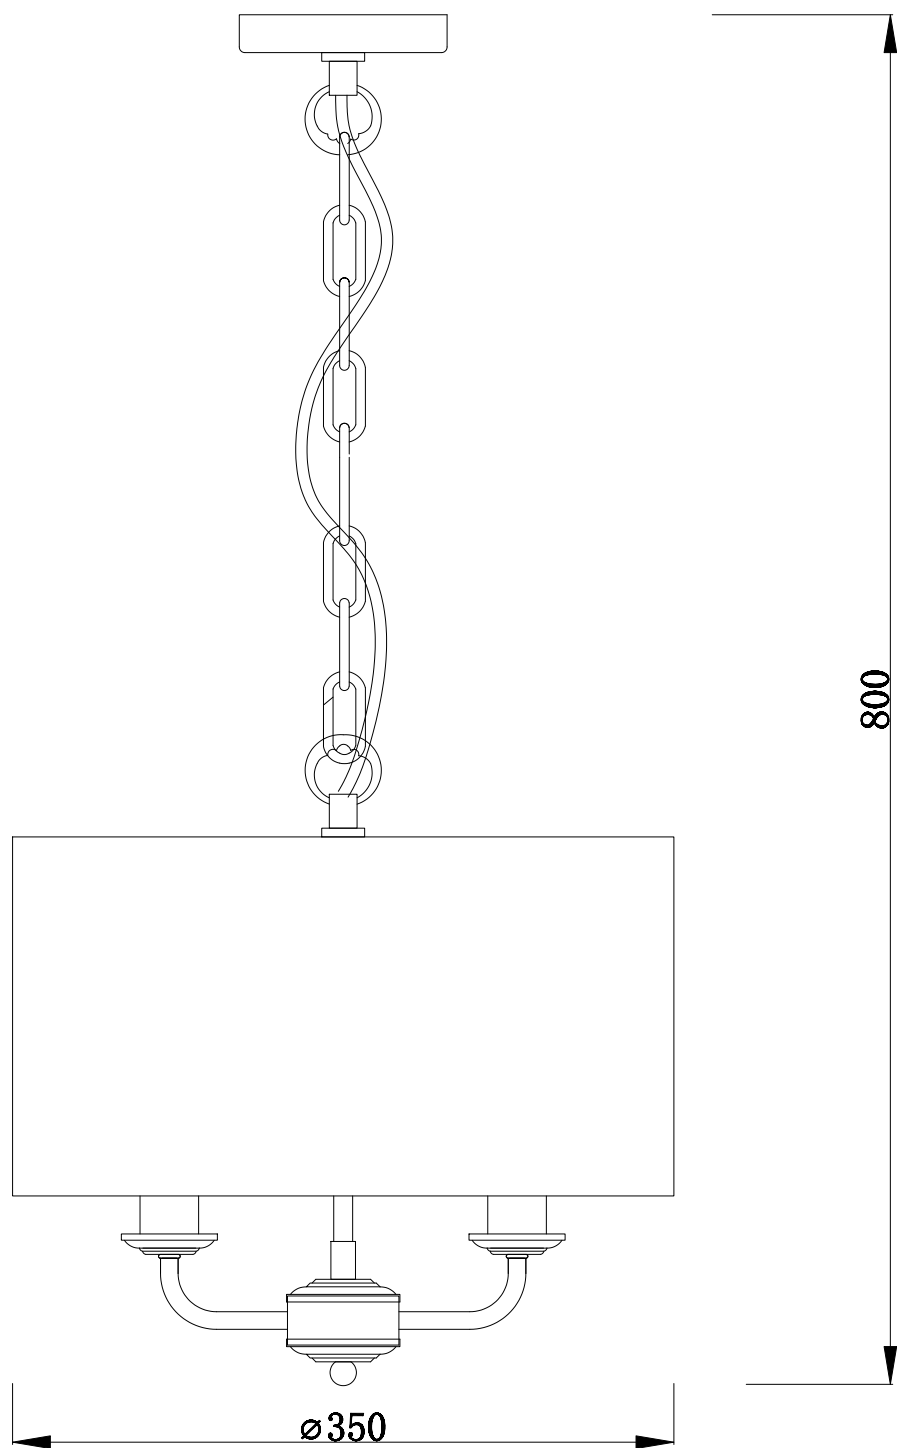

3 Light Chrome Pendant Chandelier with Grey Fabric Shade

CERTIFICATION