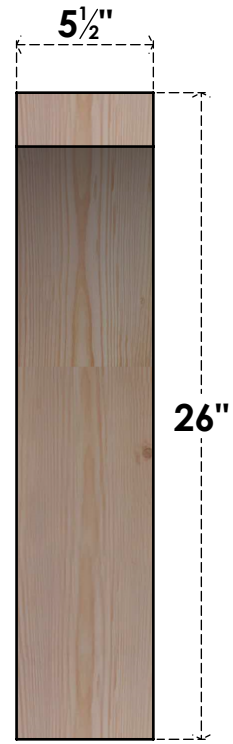

BRC06X20X26THR00SDF

5 1/2"W X 20"D X 26"H THORTON SMOOTH BRACE, DOUGLAS FIR

SIDE

FRONT

EKENA MILLWORK
 2300 WEST MAIN ST.
 CLARKSVILLE, TX 75426
 TOLL FREE: 866-607-0453
 WWW.EKENAMILLWORK.COM

NOTES

1. INSTALLATION TO BE COMPLETED IN ACCORDANCE WITH MANUFACTURER'S SPECIFICATIONS.
2. DRAWING MAY NOT BE TO SCALE
3. THIS DRAWING IS INTENDED FOR DESIGN AND PLANNING PURPOSES ONLY.
4. ALL INFORMATION CONTAINED HEREIN WAS CURRENT AT THE TIME OF DEVELOPMENT BUT MUST BE REVIEWED AND APPROVED BY THE PRODUCT MANUFACTURER TO BE CONSIDERED ACCURATE.
5. PRODUCTS ARE NOT KILN DRIED. THIS ITEM IS UNIQUE AND WILL CONTAIN THE NATURAL VARIATIONS THAT THE WOOD SPECIES OFFERS. THIS MAY RESULT IN VARIATIONS UP TO 1/4"