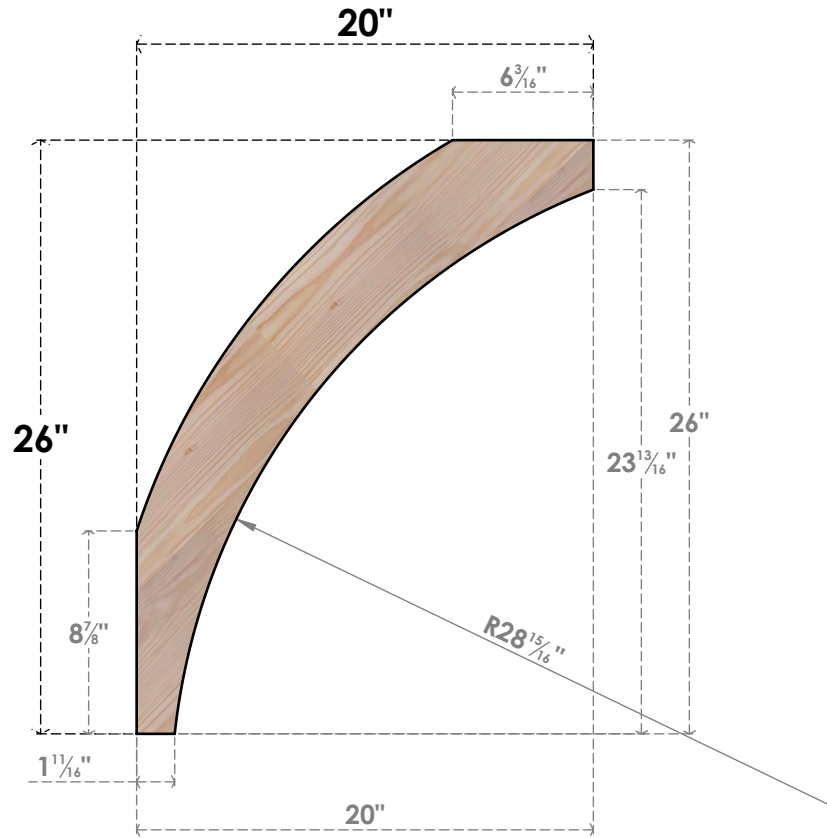

BRC06X20X26THR00SDF

5 1/2"W X 20"D X 26"H THORTON SMOOTH BRACE, DOUGLAS FIR

SIDE

FRONT

EKENA MILLWORK
 2300 WEST MAIN ST.
 CLARKSVILLE, TX 75426
 TOLL FREE: 866-607-0453
 WWW.EKENAMILLWORK.COM

NOTES

1. INSTALLATION TO BE COMPLETED IN ACCORDANCE WITH MANUFACTURER'S SPECIFICATIONS.
2. DRAWING MAY NOT BE TO SCALE
3. THIS DRAWING IS INTENDED FOR DESIGN AND PLANNING PURPOSES ONLY.
4. ALL INFORMATION CONTAINED HEREIN WAS CURRENT AT THE TIME OF DEVELOPMENT BUT MUST BE REVIEWED AND APPROVED BY THE PRODUCT MANUFACTURER TO BE CONSIDERED ACCURATE.
5. PRODUCTS ARE NOT KILN DRIED. THIS ITEM IS UNIQUE AND WILL CONTAIN THE NATURAL VARIATIONS THAT THE WOOD SPECIES OFFERS. THIS MAY RESULT IN VARIATIONS UP TO 1/4"