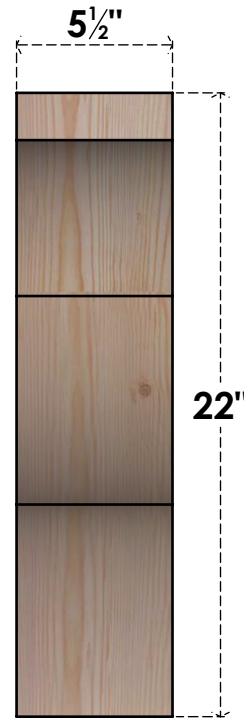

BRC06X18X22FST00SDF

5 1/2"W X 18"D X 22"H FUNSTON SMOOTH BRACE, DOUGLAS FIR

SIDE

FRONT

EKENA MILLWORK
 2300 WEST MAIN ST.
 CLARKSVILLE, TX 75426
 TOLL FREE: 866-607-0453
 WWW.EKENAMILLWORK.COM

NOTES

1. INSTALLATION TO BE COMPLETED IN ACCORDANCE WITH MANUFACTURER'S SPECIFICATIONS.
2. DRAWING MAY NOT BE TO SCALE
3. THIS DRAWING IS INTENDED FOR DESIGN AND PLANNING PURPOSES ONLY.
4. ALL INFORMATION CONTAINED HEREIN WAS CURRENT AT THE TIME OF DEVELOPMENT BUT MUST BE REVIEWED AND APPROVED BY THE PRODUCT MANUFACTURER TO BE CONSIDERED ACCURATE.
5. PRODUCTS ARE NOT KILN DRIED. THIS ITEM IS UNIQUE AND WILL CONTAIN THE NATURAL VARIATIONS THAT THE WOOD SPECIES OFFERS. THIS MAY RESULT IN VARIATIONS UP TO 1/4"