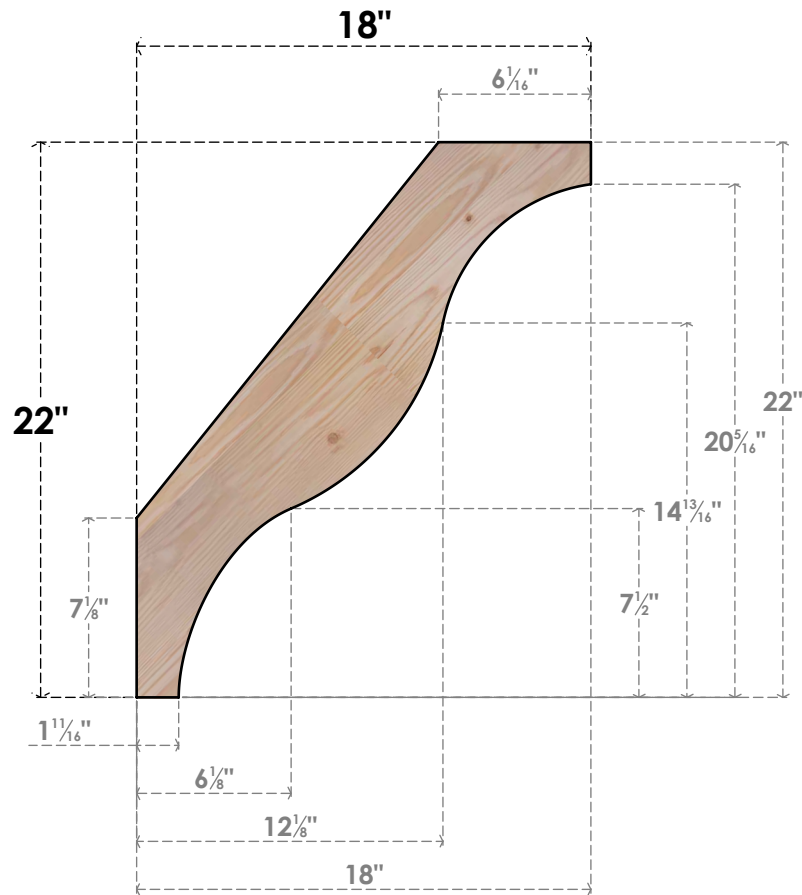

BRC06X18X22FST00SDF

5 1/2"W X 18"D X 22"H FUNSTON SMOOTH BRACE, DOUGLAS FIR

SIDE

FRONT

EKENA MILLWORK
 2300 WEST MAIN ST.
 CLARKSVILLE, TX 75426
 TOLL FREE: 866-607-0453
 WWW.EKENAMILLWORK.COM

NOTES

1. INSTALLATION TO BE COMPLETED IN ACCORDANCE WITH MANUFACTURER'S SPECIFICATIONS.
2. DRAWING MAY NOT BE TO SCALE
3. THIS DRAWING IS INTENDED FOR DESIGN AND PLANNING PURPOSES ONLY.
4. ALL INFORMATION CONTAINED HEREIN WAS CURRENT AT THE TIME OF DEVELOPMENT BUT MUST BE REVIEWED AND APPROVED BY THE PRODUCT MANUFACTURER TO BE CONSIDERED ACCURATE.
5. PRODUCTS ARE NOT KILN DRIED. THIS ITEM IS UNIQUE AND WILL CONTAIN THE NATURAL VARIATIONS THAT THE WOOD SPECIES OFFERS. THIS MAY RESULT IN VARIATIONS UP TO 1/4"