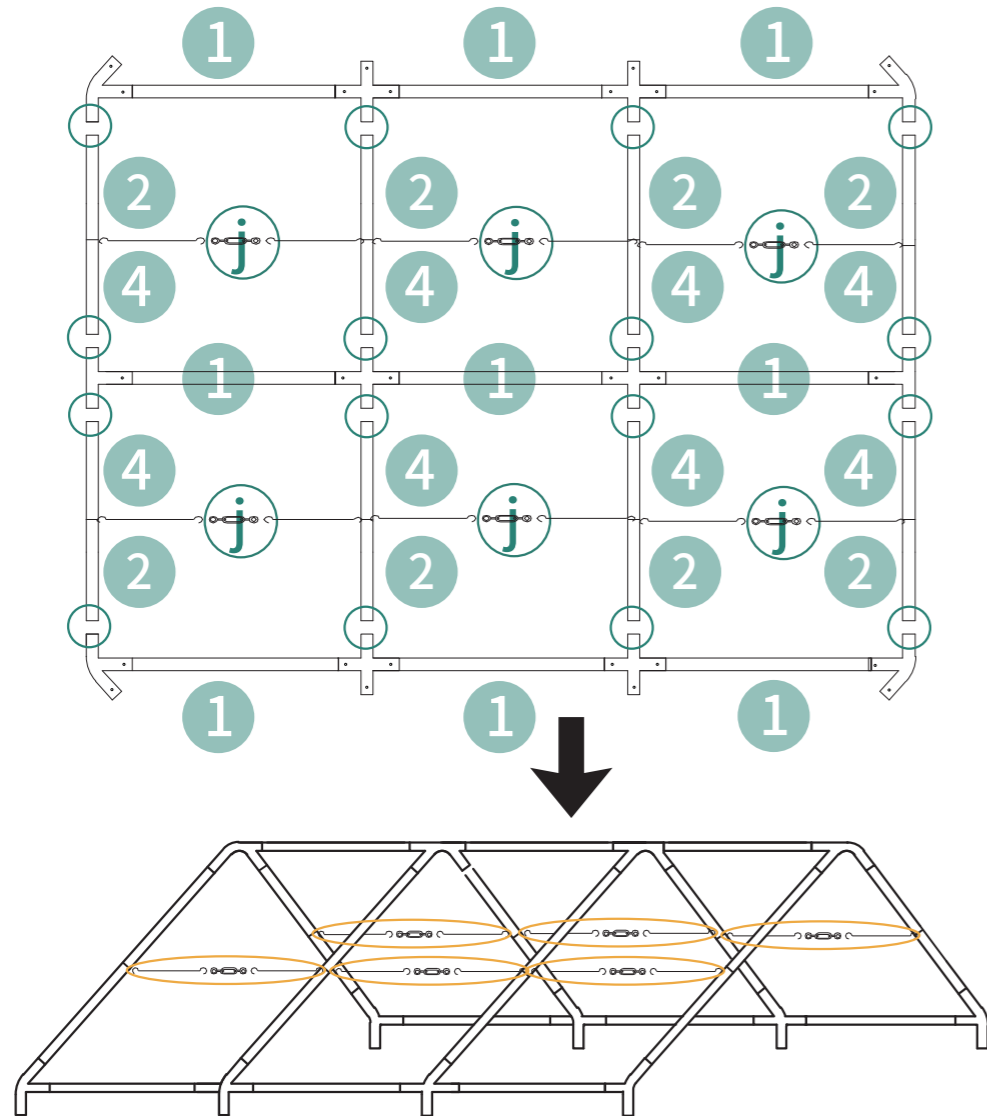

WQG147WH

20*20FT

Item no.	Reference Image	Qty.	Item no.	Reference Image	Qty.
BoxA					
①		X9	⑤		X6
②		X8	⑧		X1
③		X8			
BoxB					
④		X8	③		X4
①		X2	④		X4
②		X4	⑤		X1
③		X2	⑥		X2
④		X4	⑦		X6
⑤		X4	⑧		X1
⑥		X4	⑨		X8
⑦		X100	⑩		X6
⑧		X16			

ASSEMBLY INSTRUCTIONS

ASSEMBLY INSTRUCTIONS

1

-  ①9pcs
-  ②2pcs
-  ③2pcs
-  ④4pcs
-  ⑤4pcs

3

2

X8

-  ②8pcs
-  ④8pcs

4

ASSEMBLY INSTRUCTIONS

ASSEMBLY INSTRUCTIONS

3

5

4

6

ASSEMBLY INSTRUCTIONS

ASSEMBLY INSTRUCTIONS

5

③4pcs

7

6

③4pcs

8

ASSEMBLY INSTRUCTIONS