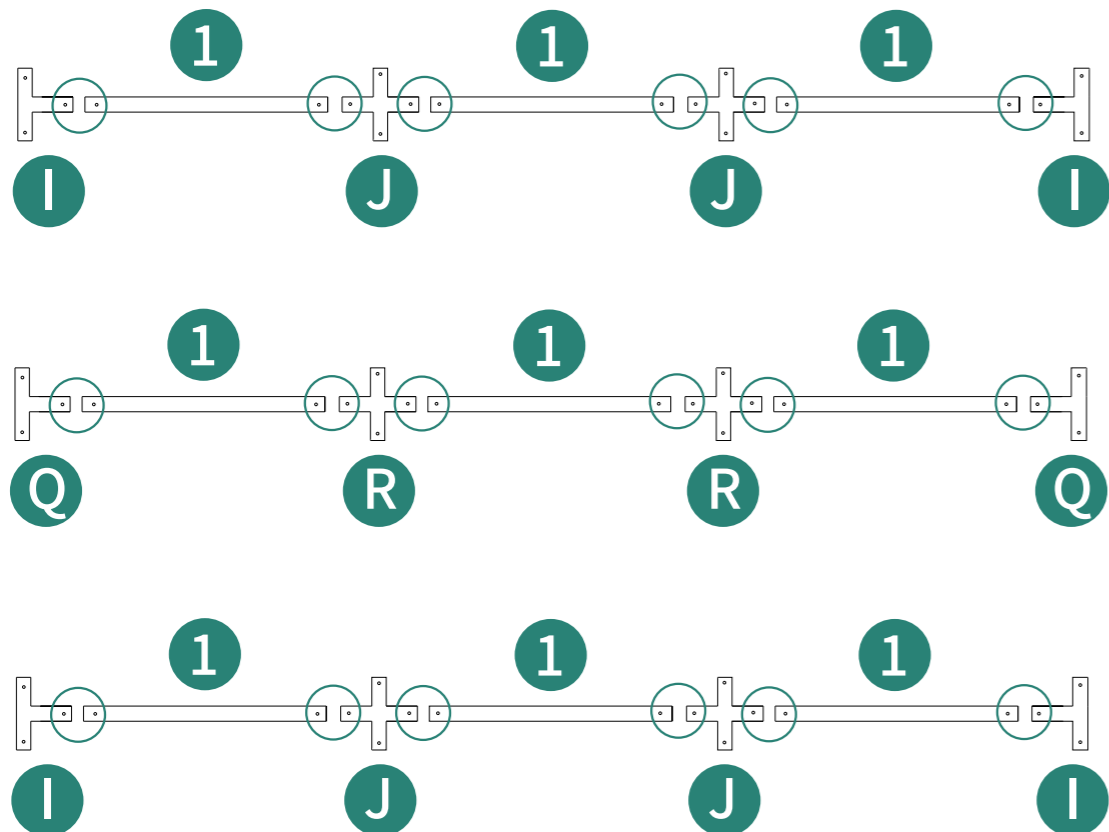

WQG147WH

20*20FT

Item no.	Reference Image	Qty.	Item no.	Reference Image	Qty.
BoxA					
①		X9	⑤		X6
②		X8	⑧		X1
③		X8			
BoxB					
④		X8	③		X4
①		X2	④		X4
②		X4	⑤		X1
③		X2	⑥		X2
④		X4	⑦		X6
⑤		X4	⑧		X1
⑥		X4	⑨		X8
⑦		X100	⑩		X6
⑧		X16			

ASSEMBLY INSTRUCTIONS

ASSEMBLY INSTRUCTIONS

1

-  ①9pcs
-  ②2pcs
-  ③2pcs
-  ④4pcs
-  ⑤4pcs

3

2

X8

-  ②8pcs
-  ④8pcs

ASSEMBLY INSTRUCTIONS

5

③4pcs

7

6

③4pcs

8

ASSEMBLY INSTRUCTIONS

ASSEMBLY INSTRUCTIONS

7

⑤ 6pcs

ⓔ 4pcs

ⓕ 4pcs

8

ⓓ 8pcs

ASSEMBLY INSTRUCTIONS