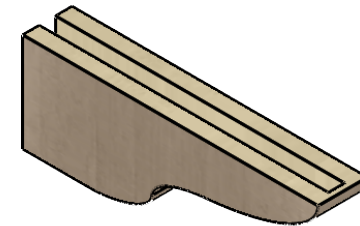

ITEM NUMBER: CORU03X18X06GRNRCPR

3"W X 18"D X 6"H SERIES 3 THIN GREENSBORO ROUGH CEDAR TIMBERTHANE
FAUX WOOD CORBEL, PRIMED

SIDE PROFILE

FRONT PROFILE

ISOMETRIC

EKENA MILLWORK
2300 WEST MAIN ST.
CLARKSVILLE, TX 75426
TOLL FREE: 866-607-0453
WWW.EKENAMILLWORK.COM