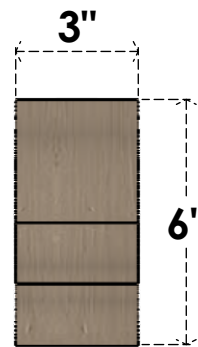

ITEM NUMBER: CORU03X18X06GRNRCPR

3"W X 18"D X 6"H SERIES 3 THIN GREENSBORO ROUGH CEDAR TIMBERTHANE
FAUX WOOD CORBEL, PRIMED

SIDE PROFILE

FRONT PROFILE

ISOMETRIC

EKENA MILLWORK
2300 WEST MAIN ST.
CLARKSVILLE, TX 75426
TOLL FREE: 866-607-0453
WWW.EKENAMILLWORK.COM