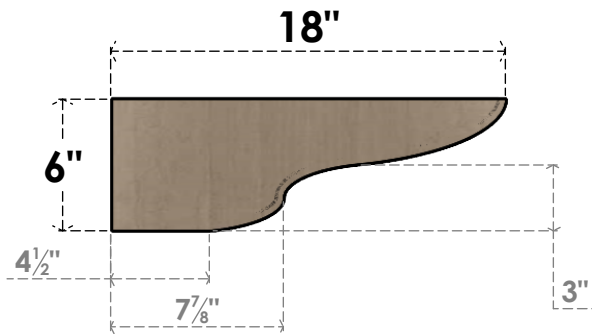

ITEM NUMBER: CORU03X18X06GRNRCPR

3"W X 18"D X 6"H SERIES 3 THIN GREENSBORO ROUGH CEDAR TIMBERTHANE
FAUX WOOD CORBEL, PRIMED

SIDE PROFILE

FRONT PROFILE

ISOMETRIC

EKENA MILLWORK
2300 WEST MAIN ST.
CLARKSVILLE, TX 75426
TOLL FREE: 866-607-0453
WWW.EKENAMILLWORK.COM

NOTES

1. INSTALLATION TO BE COMPLETED IN ACCORDANCE WITH MANUFACTURER'S SPECIFICATIONS.
2. DRAWING MAY NOT BE TO SCALE
3. THIS DRAWING IS INTENDED FOR DESIGN AND PLANNING PURPOSES ONLY.
4. ALL INFORMATION CONTAINED HEREIN WAS CURRENT AT THE TIME OF DEVELOPMENT BUT MUST BE REVIEWED AND APPROVED BY THE PRODUCT MANUFACTURER TO BE CONSIDERED ACCURATE.
5. TIMBERTHANE ARCHITECTURAL PRODUCTS ARE MADE FROM HIGH DENSITY URETHANE AND COME FACTORY PRIMED