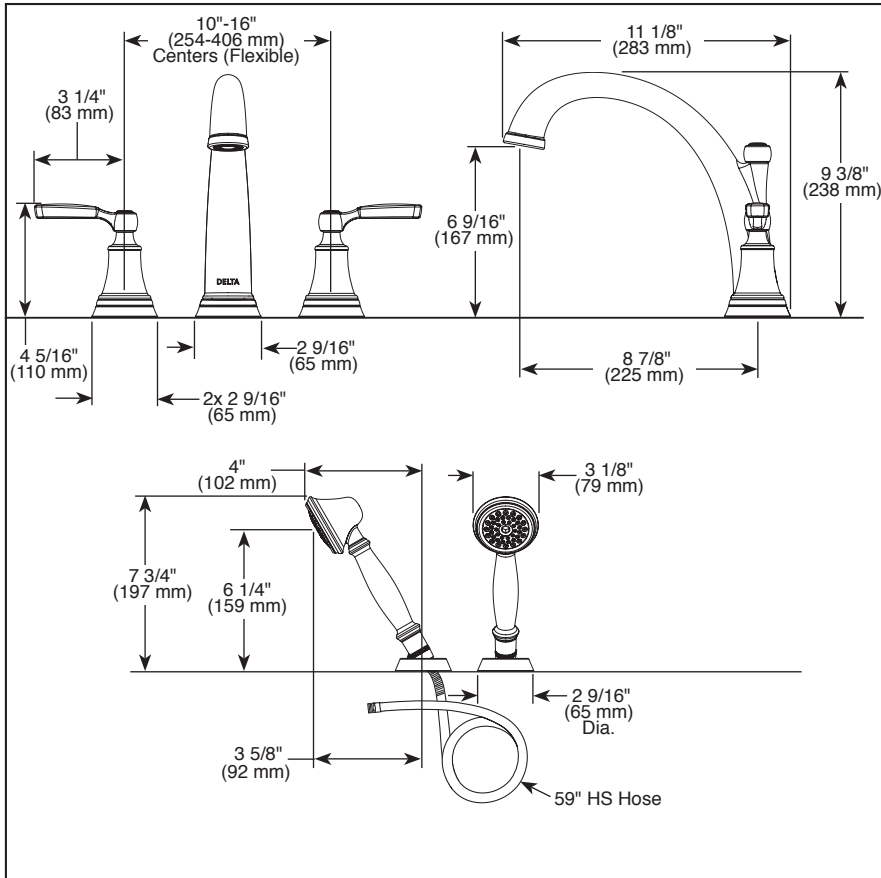

Submitted Model No.: _____

Specific Features: _____

▲ Designate proper finish suffix

see what Delta can do™

ROMAN TUB/WHIRLPOOL FAUCET TRIM

- Woodhurst™ Bath Collection
- Three Hole Installation (T2732 Series)
- Four Hole Installation (T4732 Series)

STANDARD SPECIFICATIONS:

- Temperature and volume controlled with handles
- Rough-In kit must also be ordered to complete installation
 - R4707 for four hole
 - R2700 or R2707 for three hole
 - RP23601 for three hole 10" fixed installation
 There are separate specification sheets on each rough-in kit if more details are required.
- Hand shower includes certified double check valves for backflow prevention (T4732)
- Hand shower max flow rate 1.75 gpm @ 80 psi, 6.6 L/min @ 550 kPa
- Hot/cold indicators