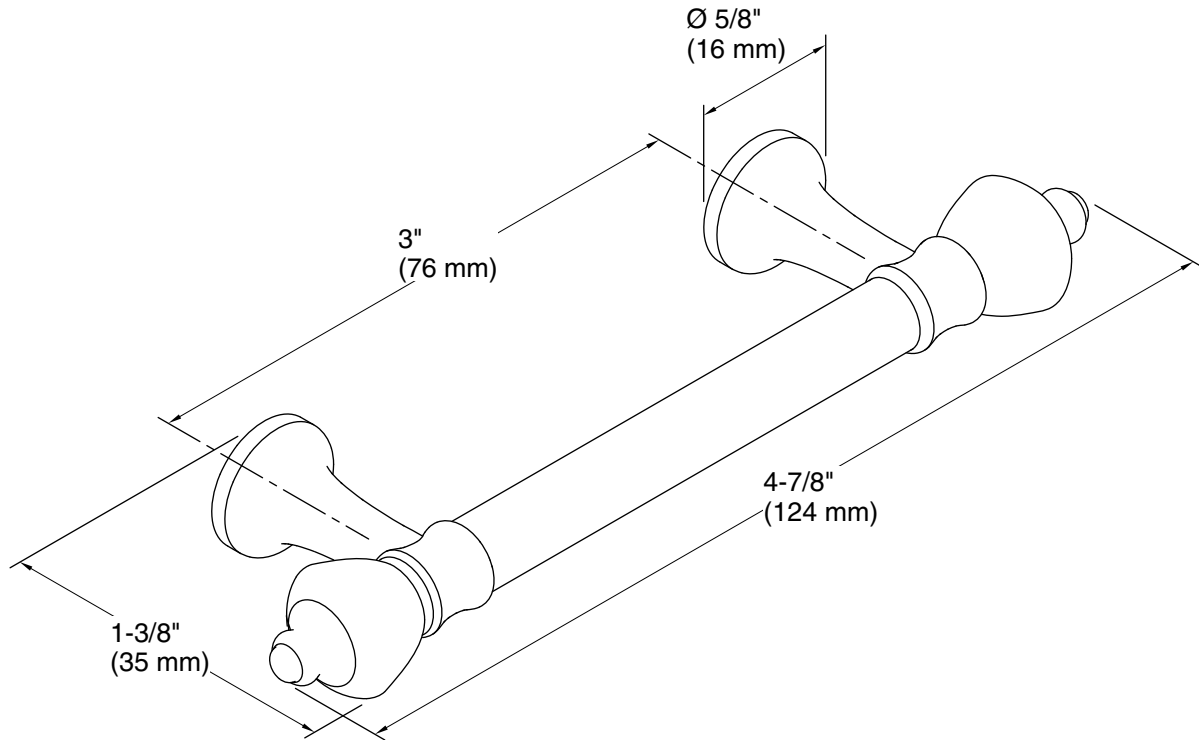

Technical Information

All product dimensions are nominal.

Material: Metal

Notes

Install this product in accordance with the installation instructions.