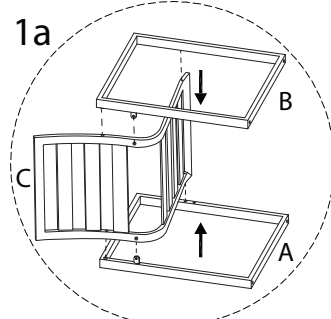

An icon showing an L-shaped metal bracket inside a circle. To its right is a power drill with a diagonal line through it, indicating it should not be used.	A warning triangle with an exclamation mark inside.	A clock face showing approximately 12:30.
An icon showing a rectangular block on a surface with a hatched pattern. To its right is the same block with a screw being inserted into it, crossed out with a diagonal line.	A warning triangle with an exclamation mark inside.	A simple icon of a person.
		<b>30'</b>
		<b>1</b>

1

2

3

E  
M6  
x  
15  
x 2

G  
x 2

I  
x 1

4

H  
x 4