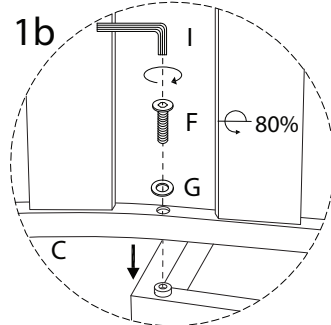

An icon showing an L-shaped metal bracket inside a circle. To its right is a power drill with a diagonal line through it, indicating it should not be used.	A warning triangle with an exclamation mark inside.	A clock face showing approximately 12:30.
An icon showing a rectangular block on a surface with a hatched pattern. To its right is the same block with a screw being inserted into it, crossed out with a diagonal line.	A warning triangle with an exclamation mark inside.	A simple icon of a person.
		<b>30'</b>
		<b>1</b>

1

2

3

E  
M6  
x  
15  
x 2

G  
x 2

I  
x 1

4

H  
x 4