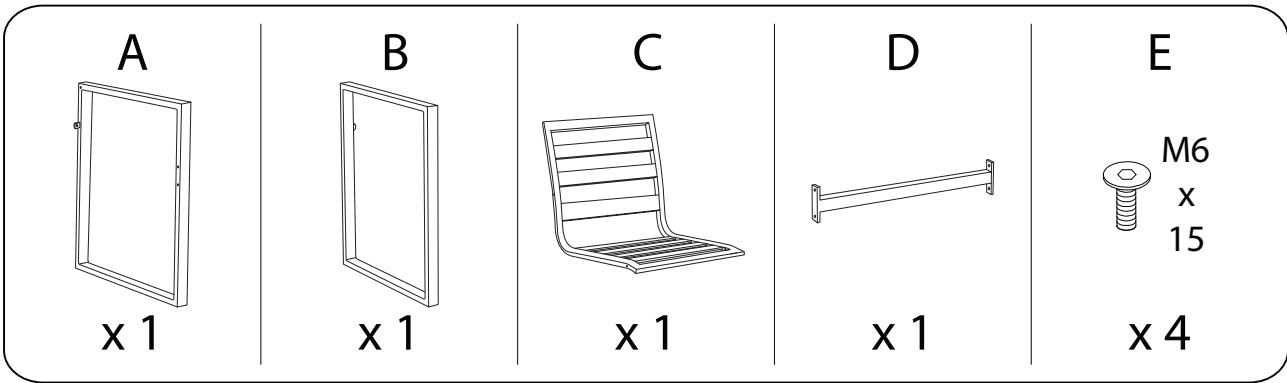

An icon showing an L-shaped metal bracket inside a circle. To its right is a power drill with a diagonal line through it, indicating it should not be used.	A warning triangle with an exclamation mark inside.	A clock face showing approximately 12:30.
An icon showing a rectangular block on a surface with a hatched pattern. To its right is the same block with a screw being inserted into it, crossed out with a diagonal line.	A warning triangle with an exclamation mark inside.	A simple icon of a person.
		<b>30'</b>
		<b>1</b>

1

2

3

E  
M6  
x  
15  
x 2

G  
x 2

I  
x 1

4

H  
x 4