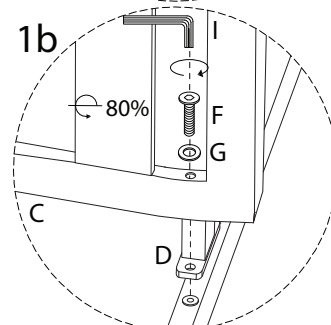

An icon showing an L-shaped metal bracket inside a circle. To its right is a power drill with a diagonal line through it, indicating it should not be used.	A warning triangle with an exclamation mark inside.	A clock face showing approximately 12:30.
An icon showing a rectangular block on a surface with a hatched pattern. To its right is the same block with a screw being inserted into it, crossed out with a diagonal line.	A warning triangle with an exclamation mark inside.	A simple icon of a person.
		<b>30'</b>
		<b>1</b>

1

2

3

E  
M6  
x  
15  
x 2

G  
x 2

I  
x 1

4

H  
x 4