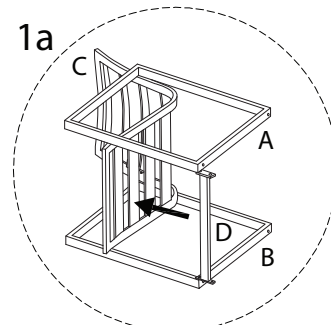

An icon showing an L-shaped metal bracket inside a circle. To its right is a power drill with a diagonal line through it, indicating it should not be used.	A warning triangle with an exclamation mark inside.	A clock face showing approximately 12:30.
An icon showing a rectangular block on a surface with a hatched pattern. To its right is the same block with a screw being inserted into it, crossed out with a diagonal line.	A warning triangle with an exclamation mark inside.	A simple icon of a person.
		<b>30'</b>
		<b>1</b>

1

2

3

E  
M6  
x  
15  
x 2

G  
x 2

I  
x 1

4

H  
x 4