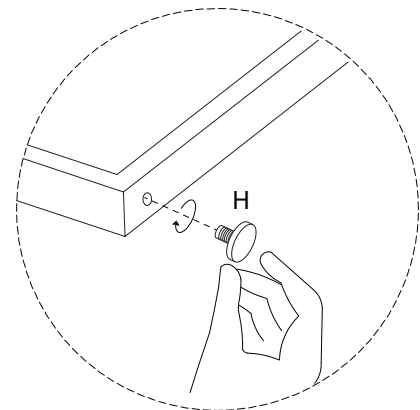

An icon showing an L-shaped metal bracket inside a circle. To its right is a power drill with a diagonal line through it, indicating it should not be used.	A warning triangle with an exclamation mark inside.	A clock face showing approximately 12:30.
An icon showing a rectangular block on a surface with a hatched pattern. To its right is the same block with a screw being inserted into it, crossed out with a diagonal line.	A warning triangle with an exclamation mark inside.	A simple icon of a person.
		<b>30'</b>
		<b>1</b>

1

2

3

E  
M6  
x  
15  
x 2

G  
x 2

I  
x 1

4

H  
x 4