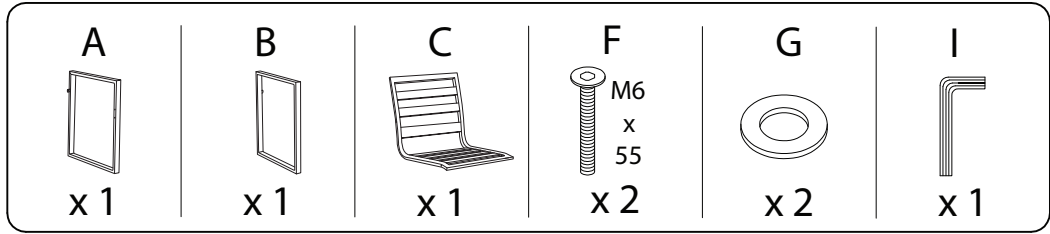

An icon showing an L-shaped metal bracket inside a circle. To its right is a power drill with a diagonal line through it, indicating it should not be used.	A warning triangle with an exclamation mark inside.	A clock face showing approximately 12:30.
An icon showing a rectangular block on a surface with a hatched pattern. To its right is the same block with a screw being inserted into it, crossed out with a diagonal line.	A warning triangle with an exclamation mark inside.	A simple icon of a person.
		<b>30'</b>
		<b>1</b>

1

2

3

E  
M6  
x  
15  
x 2

G  
x 2

I  
x 1

4

H  
x 4