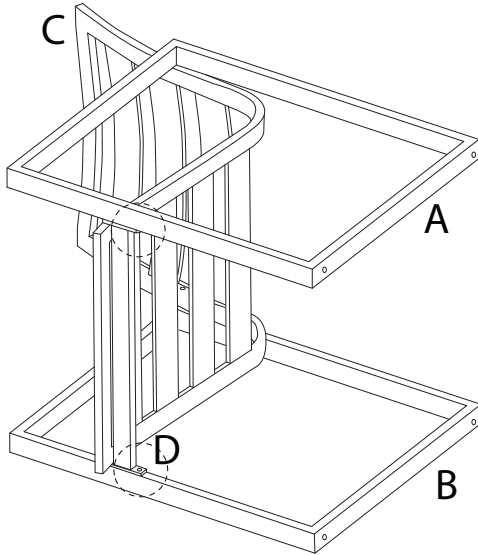

An icon showing an L-shaped metal bracket inside a circle. To its right is a power drill with a diagonal line through it, indicating it should not be used.	A warning triangle with an exclamation mark inside.	A clock face showing approximately 12:30.
An icon showing a rectangular block on a surface with a hatched pattern. To its right is the same block with a screw being inserted into it, crossed out with a diagonal line.	A warning triangle with an exclamation mark inside.	A simple icon of a person.
		<b>30'</b>
		<b>1</b>

1

2

3

E  
M6  
x  
15  
x 2

G  
x 2

I  
x 1

4

H  
x 4