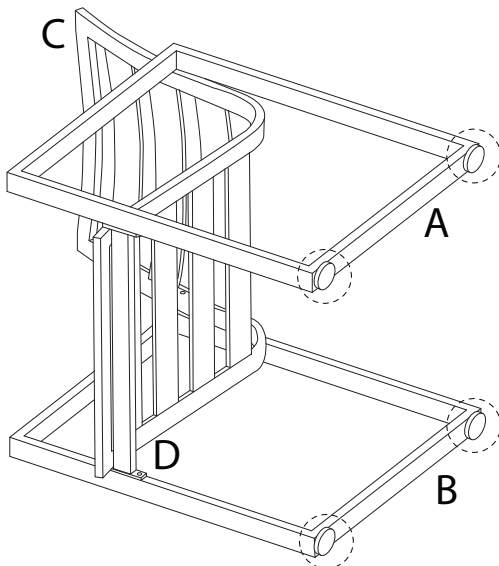

An icon showing an L-shaped metal bracket inside a circle. To its right is a power drill with a diagonal line through it, indicating it should not be used.	A warning triangle with an exclamation mark inside.	A clock face showing approximately 12:30.
An icon showing a rectangular block on a surface with a hatched pattern. To its right is the same block with a screw being inserted into it, crossed out with a diagonal line.	A warning triangle with an exclamation mark inside.	A simple icon of a person.
		<b>30'</b>
		<b>1</b>

1

2

3

E  
M6  
x  
15  
x 2

G  
x 2

I  
x 1

4

H  
x 4