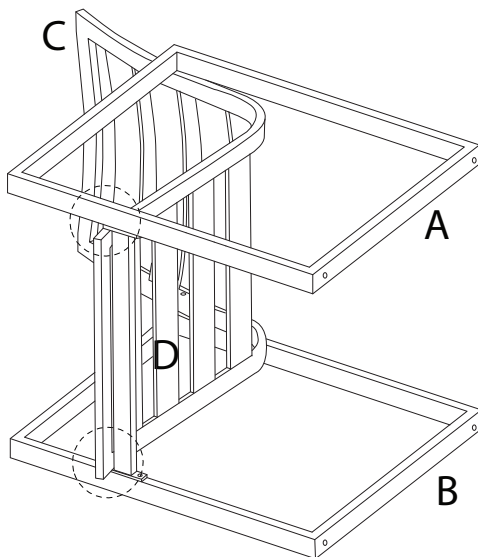

An icon showing an L-shaped metal bracket inside a circle. To its right is a power drill with a diagonal line through it, indicating it should not be used.	A warning triangle with an exclamation mark inside.	A clock face showing approximately 12:30.
An icon showing a rectangular block on a surface with a hatched pattern. To its right is the same block with a screw being inserted into it, crossed out with a diagonal line.	A warning triangle with an exclamation mark inside.	A simple icon of a person.
		<b>30'</b>
		<b>1</b>

1

2

3

E  
M6  
x  
15  
x 2

G  
x 2

I  
x 1

4

H  
x 4