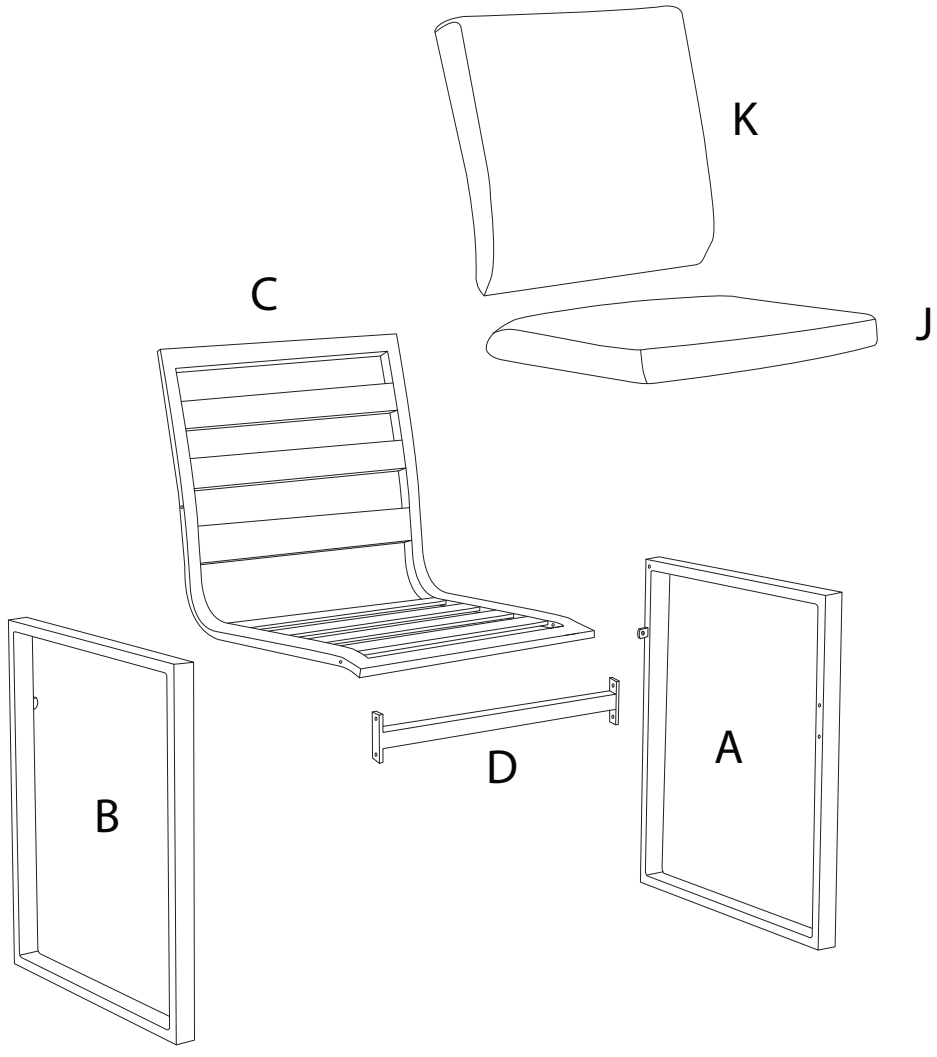

An icon showing an L-shaped metal bracket inside a circle. To its right is a power drill with a diagonal line through it, indicating it should not be used.	A warning triangle with an exclamation mark inside.	A clock face showing approximately 12:30.
An icon showing a rectangular block on a surface with a hatched pattern. To its right is the same block with a screw being inserted into it, crossed out with a diagonal line.	A warning triangle with an exclamation mark inside.	A simple icon of a person.
		<b>30'</b>
		<b>1</b>

1

2

3

E  
M6  
x  
15  
x 2

G  
x 2

I  
x 1

4

H  
x 4