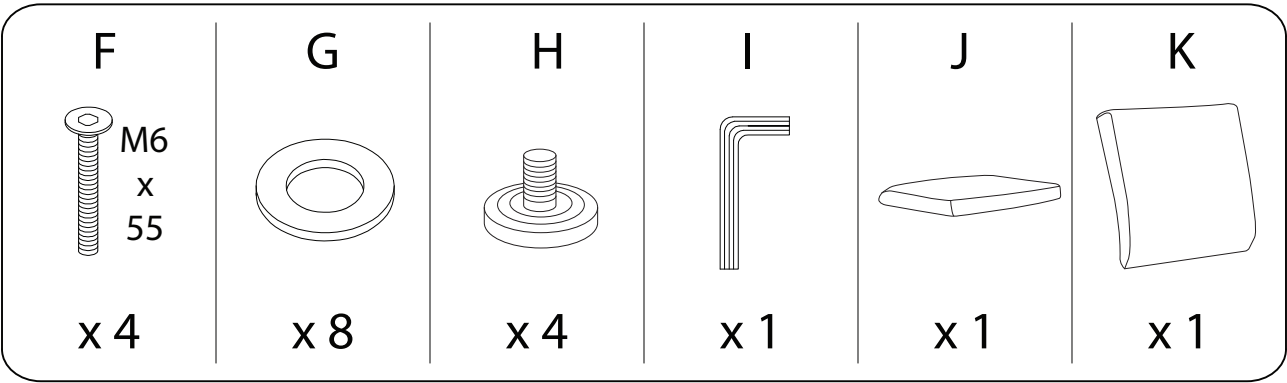

An icon showing an L-shaped metal bracket inside a circle. To its right is a power drill with a diagonal line through it, indicating it should not be used.	A warning triangle with an exclamation mark inside.	A clock face showing approximately 12:30.
An icon showing a rectangular block on a surface with a hatched pattern. To its right is the same block with a screw being inserted into it, crossed out with a diagonal line.	A warning triangle with an exclamation mark inside.	A simple icon of a person.
		<b>30'</b>
		<b>1</b>

1

2

3

E  
M6  
x  
15  
x 2

G  
x 2

I  
x 1

4

H  
x 4