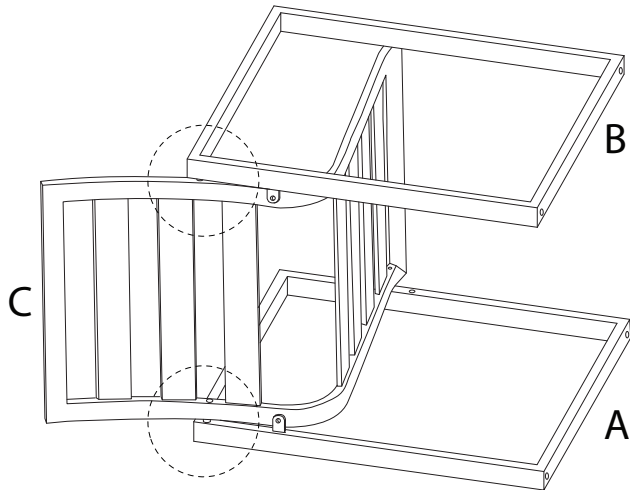

An icon showing an L-shaped metal bracket inside a circle. To its right is a power drill with a diagonal line through it, indicating it should not be used.	A warning triangle with an exclamation mark inside.	A clock face showing approximately 12:30.
An icon showing a rectangular block on a surface with a hatched pattern. To its right is the same block with a screw being inserted into it, crossed out with a diagonal line.	A warning triangle with an exclamation mark inside.	A simple icon of a person.
		<b>30'</b>
		<b>1</b>

1

2

3

E  
M6  
x  
15  
x 2

G  
x 2

I  
x 1

4

H  
x 4