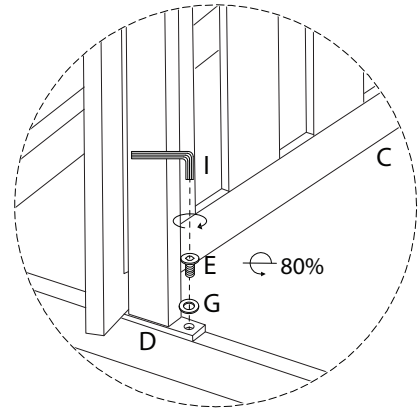

An icon showing an L-shaped metal bracket inside a circle. To its right is a power drill with a diagonal line through it, indicating it should not be used.	A warning triangle with an exclamation mark inside.	A clock face showing approximately 12:30.
An icon showing a rectangular block on a surface with a hatched pattern. To its right is the same block with a screw being inserted into it, crossed out with a diagonal line.	A warning triangle with an exclamation mark inside.	A simple icon of a person.
		<b>30'</b>
		<b>1</b>

1

2

3

E  
M6  
x  
15  
x 2

G  
x 2

I  
x 1

4

H  
x 4