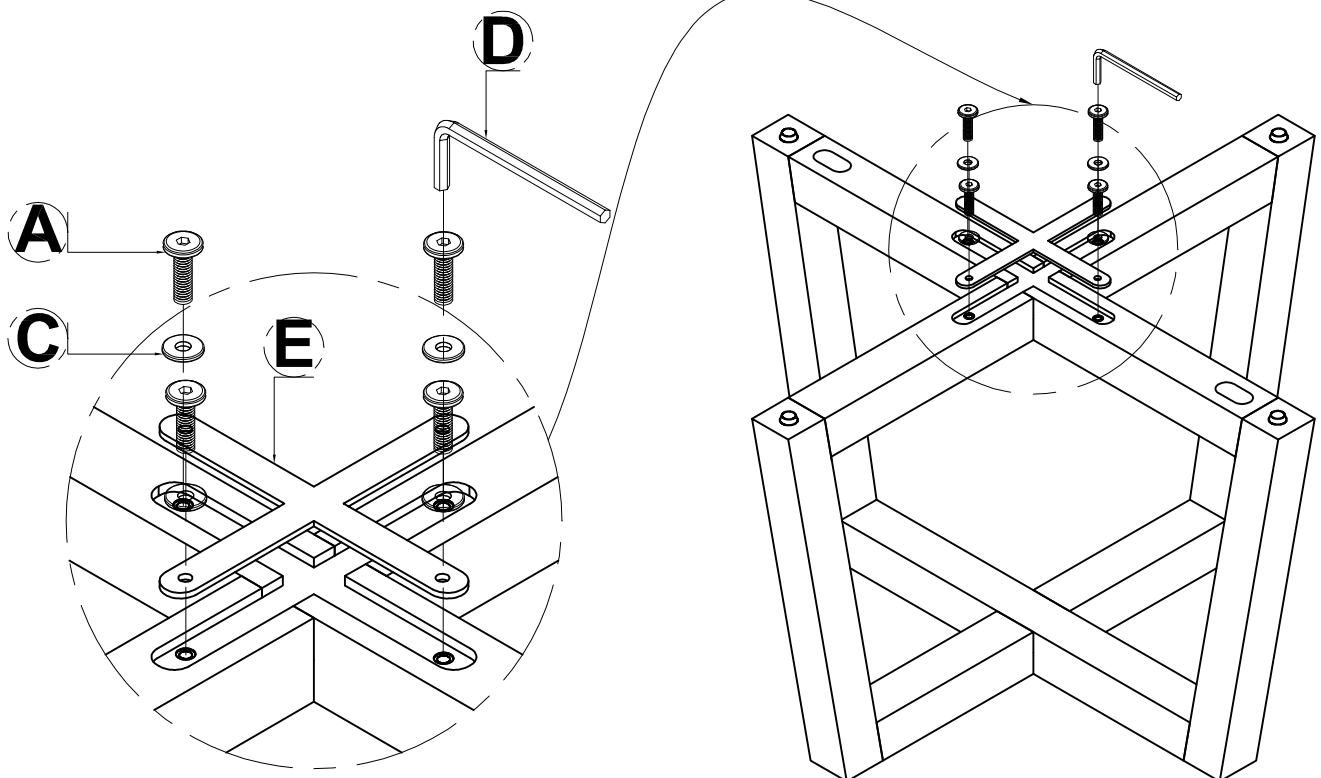

ROUND EXT DINING TABLE

Assembly Instructions

Made in Vietnam