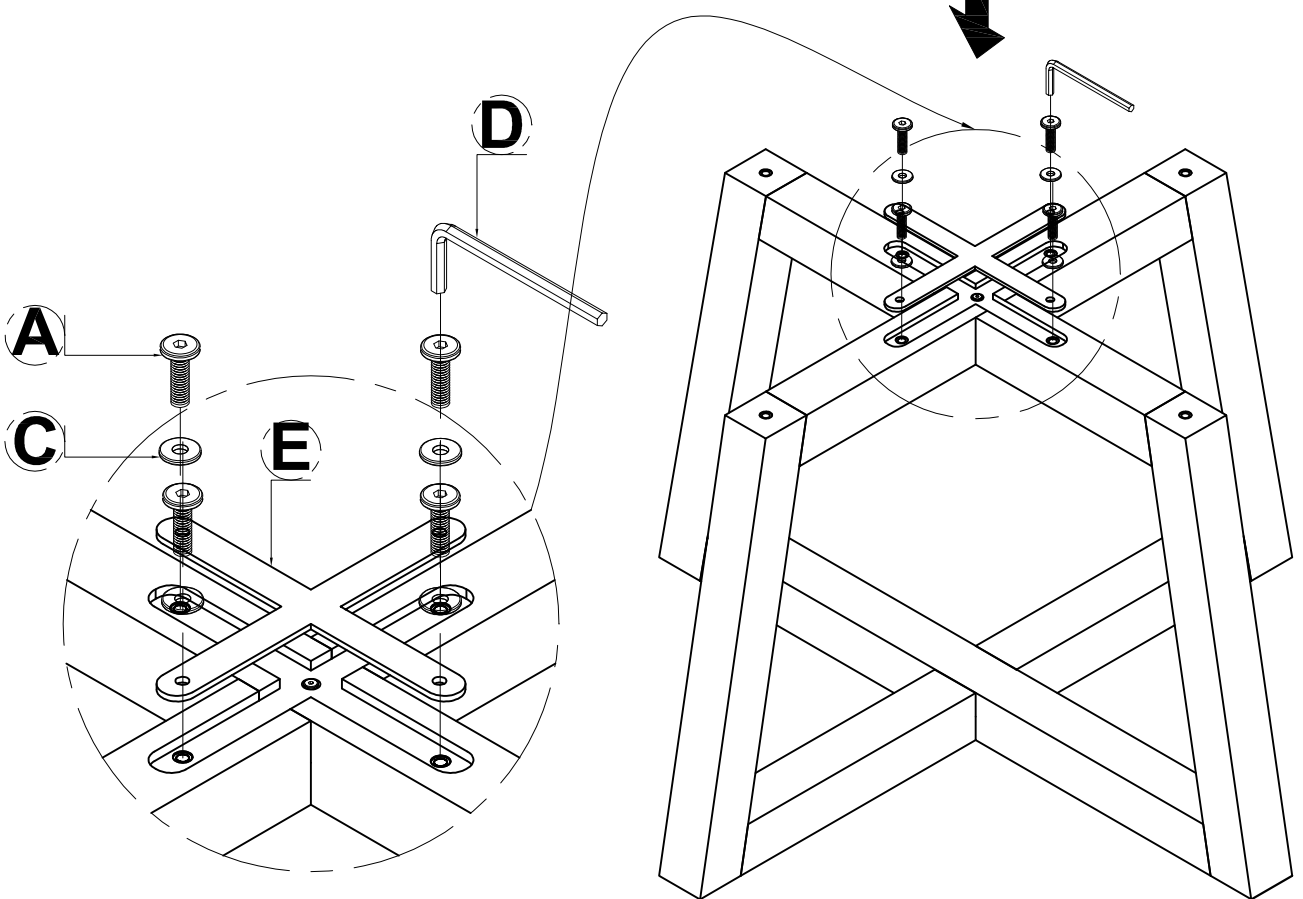

ROUND EXT DINING TABLE Assembly Instructions

Made in Vietnam