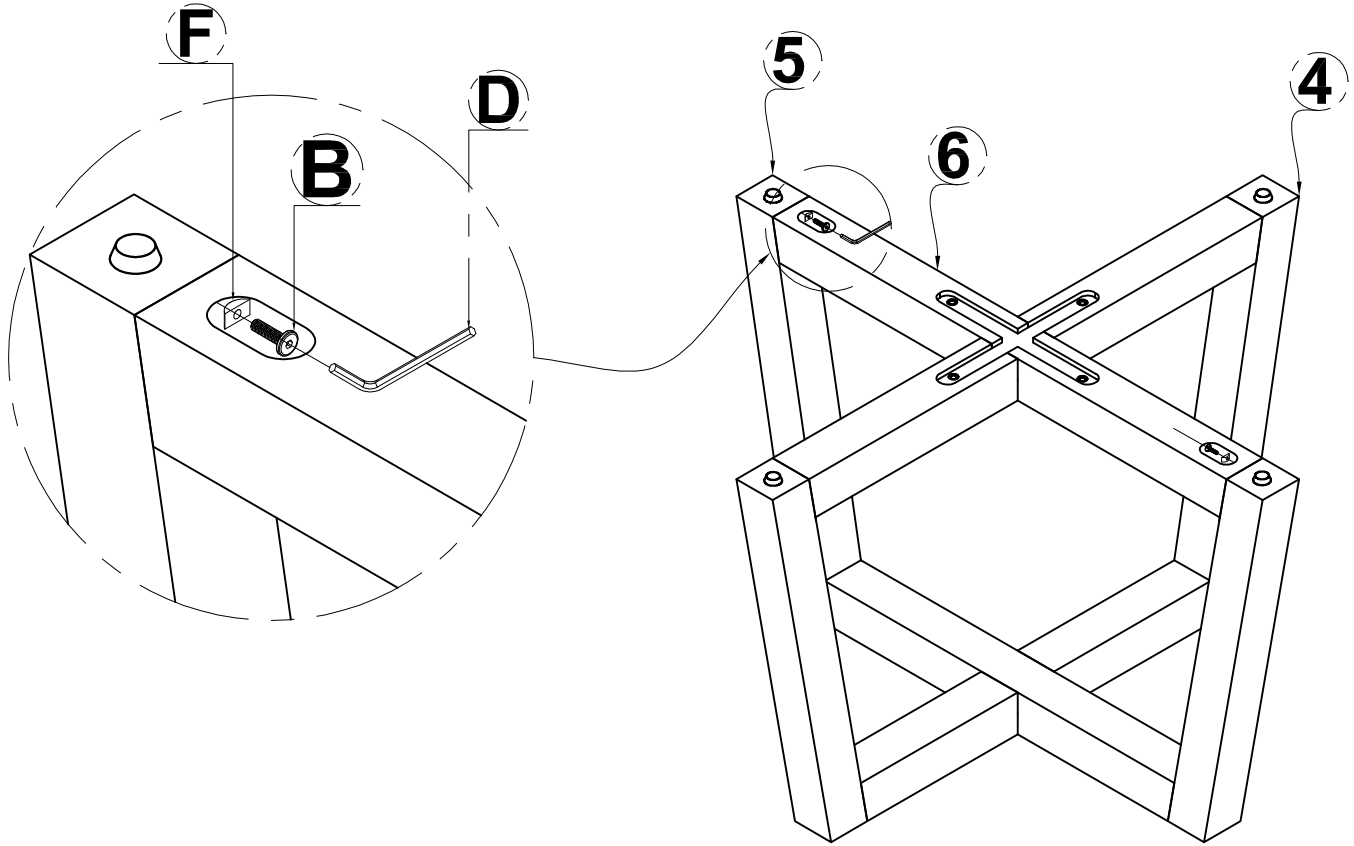

ROUND EXT DINING TABLE

Assembly Instructions

Made in Vietnam