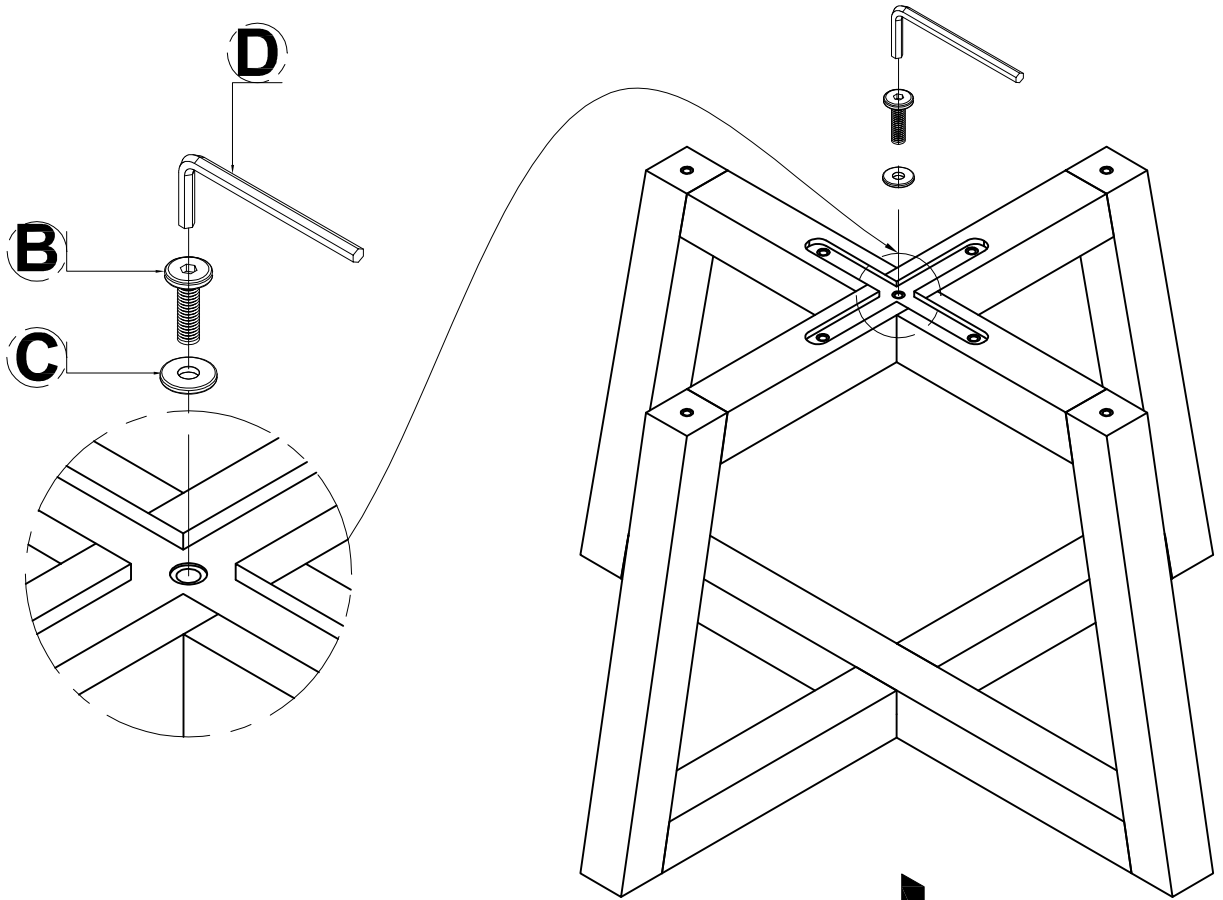

ROUND EXT DINING TABLE Assembly Instructions

Made in Vietnam