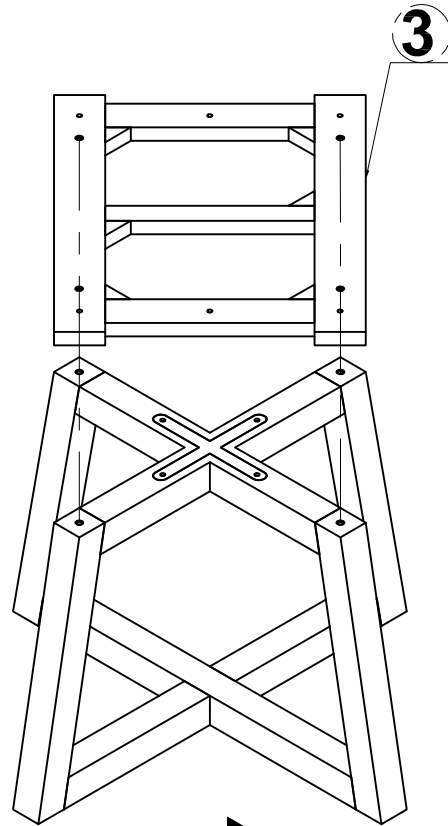

ROUND EXT DINING TABLE

Assembly Instructions

Made in Vietnam