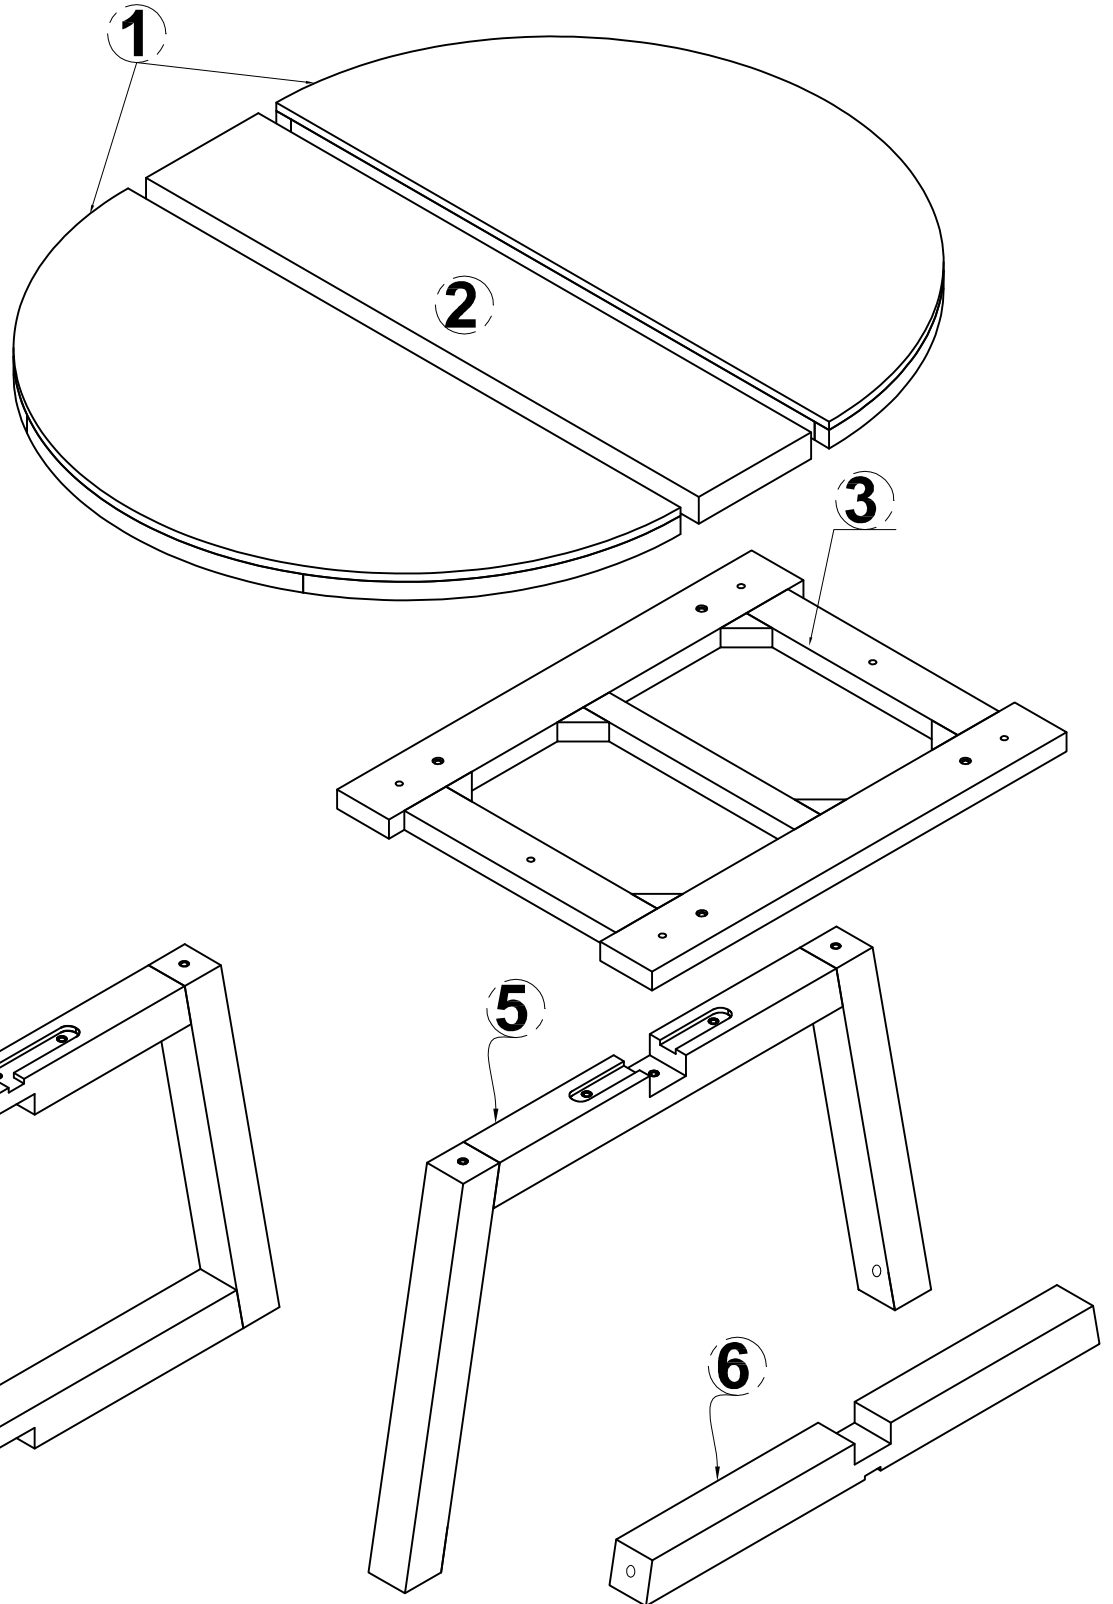

# ROUND EXT DINING TABLE Assembly Instructions

Made in Vietnam

## Components and Hardware List

<b>Ø6x20 Bolt</b> 	<b>Ø6x50 Bolt</b> 	<b>Flat Washer</b> 	<b>Allen Key</b> 
<b>A</b> 08 PCS	<b>B</b> 13 PCS	<b>C</b> 19 PCS	<b>D</b> 01 PC

<b>Metal X Bracket</b> 
<b>E</b> 2 PCS
<b>Half Moon Washer</b> 
<b>F</b> 02 PCS

# ROUND EXT DINING TABLE Assembly Instructions

Made in Vietnam

2

1

D

C

B

# ROUND EXT DINING TABLE Assembly Instructions

Made in Vietnam

**LOCK**