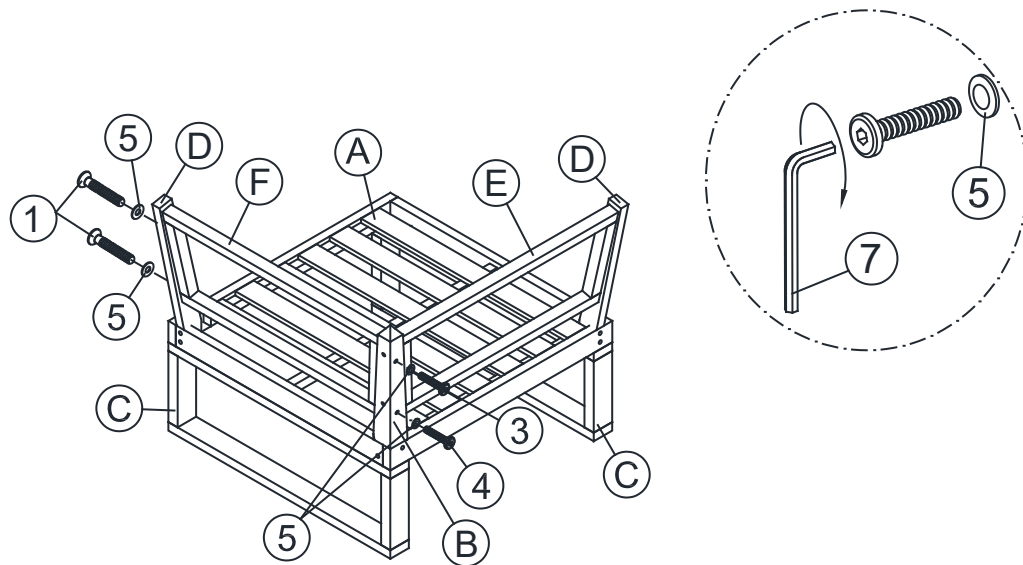

SKU: KS-OC003B/KS-OC004D

ASSEMBLY INSTRUCTION

No	Hardware	Fig	Q.ty
①	Bolt M6 x 40mm		16
②	Bolt M6 x 55mm		6
③	Bolt M6 x 60mm		2
④	Bolt M6 x 70mm		2
⑤	Washer M6x 14x1 (Iron)		26
⑥	Nut M6 x 15		6
⑦	Allen Key M4 x 80mm		2

STEP 2

STEP 3

STEP 4

STEP 5

STEP 6

OK

STEP 7

OK