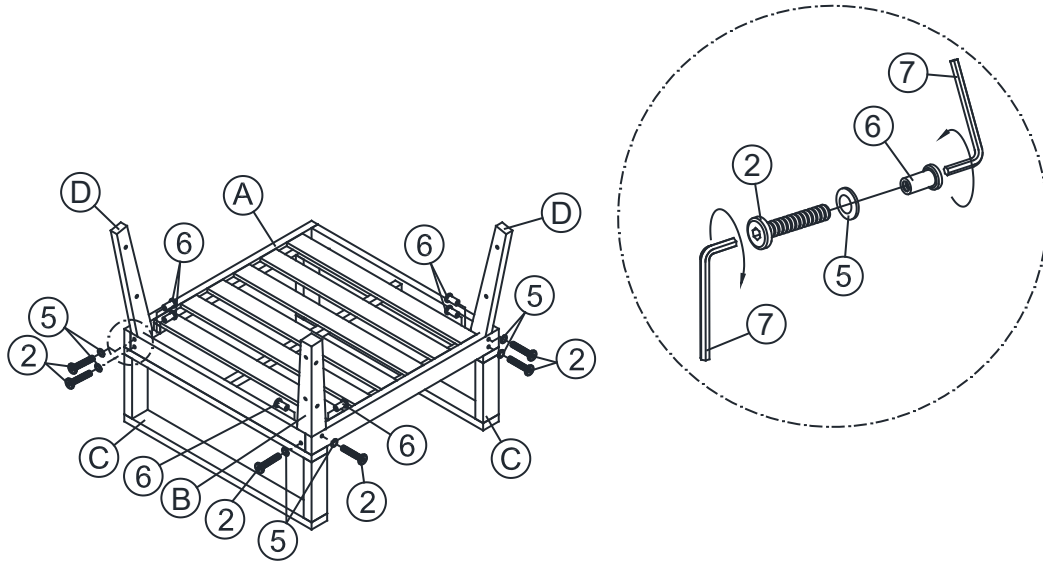

SKU: KS-OC003B/KS-OC004D

ASSEMBLY INSTRUCTION

No	Hardware	Fig	Q.ty
①	Bolt M6 x 40mm		16
②	Bolt M6 x 55mm		6
③	Bolt M6 x 60mm		2
④	Bolt M6 x 70mm		2
⑤	Washer M6x 14x1 (Iron)		26
⑥	Nut M6 x 15		6
⑦	Allen Key M4 x 80mm		2

STEP 2

STEP 3

STEP 4

STEP 5

STEP 6

OK

STEP 7

OK