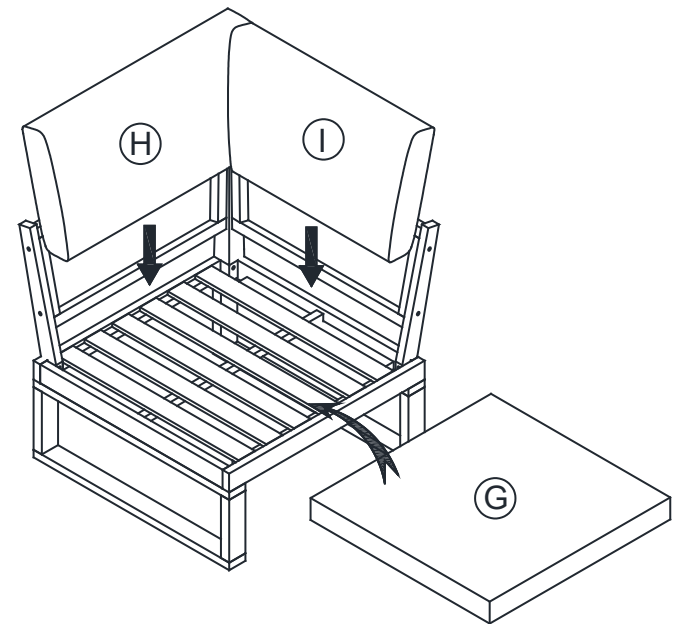

SKU: KS-OC003B/KS-OC004D

ASSEMBLY INSTRUCTION

No	Hardware	Fig	Q.ty
①	Bolt M6 x 40mm		16
②	Bolt M6 x 55mm		6
③	Bolt M6 x 60mm		2
④	Bolt M6 x 70mm		2
⑤	Washer M6x 14x1 (Iron)		26
⑥	Nut M6 x 15		6
⑦	Allen Key M4 x 80mm		2

STEP 2

STEP 3

STEP 4

STEP 5

STEP 6

OK

STEP 7

OK