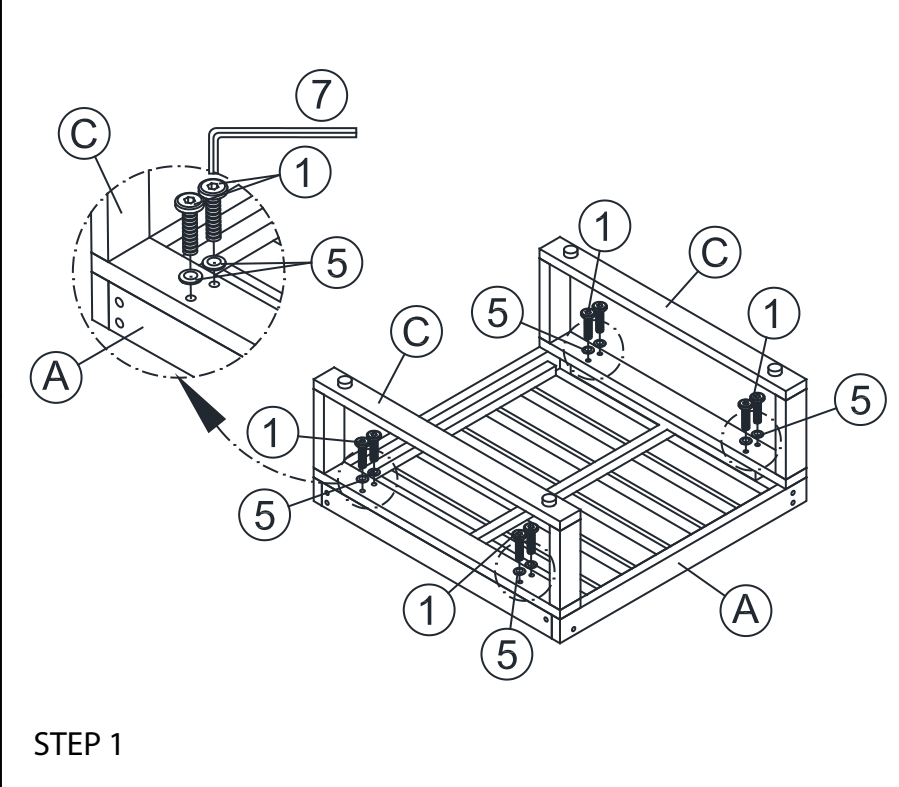

SKU: KS-OC003B/KS-OC004D

ASSEMBLY INSTRUCTION

No	Hardware	Fig	Q.ty
①	Bolt M6 x 40mm		16
②	Bolt M6 x 55mm		6
③	Bolt M6 x 60mm		2
④	Bolt M6 x 70mm		2
⑤	Washer M6x 14x1 (Iron)		26
⑥	Nut M6 x 15		6
⑦	Allen Key M4 x 80mm		2

STEP 2

STEP 3

STEP 4

STEP 5

STEP 6

OK

STEP 7

OK