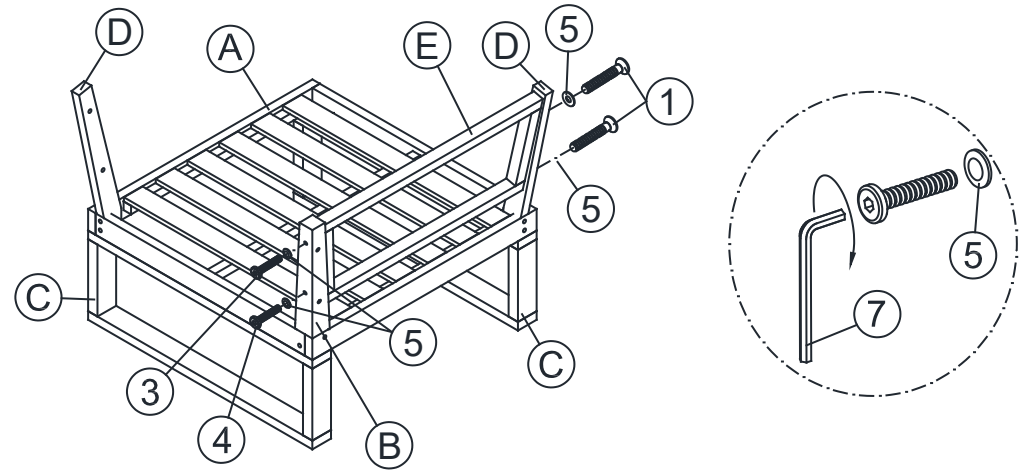

SKU: KS-OC003B/KS-OC004D

ASSEMBLY INSTRUCTION

No	Hardware	Fig	Q.ty
①	Bolt M6 x 40mm		16
②	Bolt M6 x 55mm		6
③	Bolt M6 x 60mm		2
④	Bolt M6 x 70mm		2
⑤	Washer M6x 14x1 (Iron)		26
⑥	Nut M6 x 15		6
⑦	Allen Key M4 x 80mm		2

STEP 2

STEP 3

STEP 4

STEP 5

STEP 6

OK

STEP 7

OK