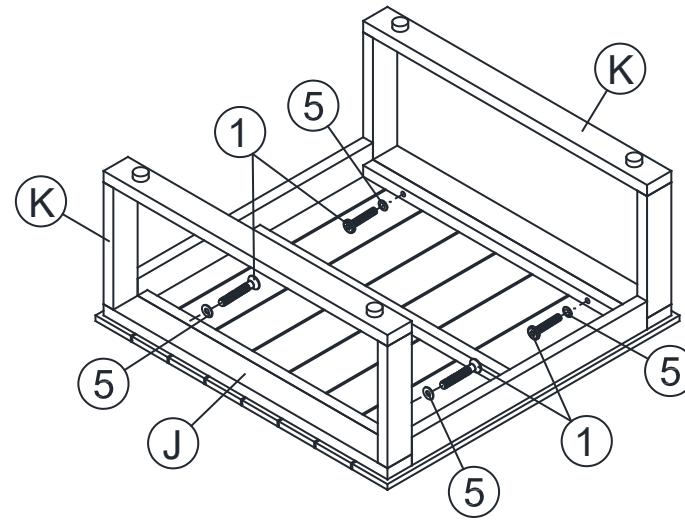

SKU: KS-OC003B/KS-OC004D

ASSEMBLY INSTRUCTION

No	Hardware	Fig	Q.ty
①	Bolt M6 x 40mm		16
②	Bolt M6 x 55mm		6
③	Bolt M6 x 60mm		2
④	Bolt M6 x 70mm		2
⑤	Washer M6x 14x1 (Iron)		26
⑥	Nut M6 x 15		6
⑦	Allen Key M4 x 80mm		2

STEP 2

STEP 3

STEP 4

STEP 5

STEP 6

OK

STEP 7

OK