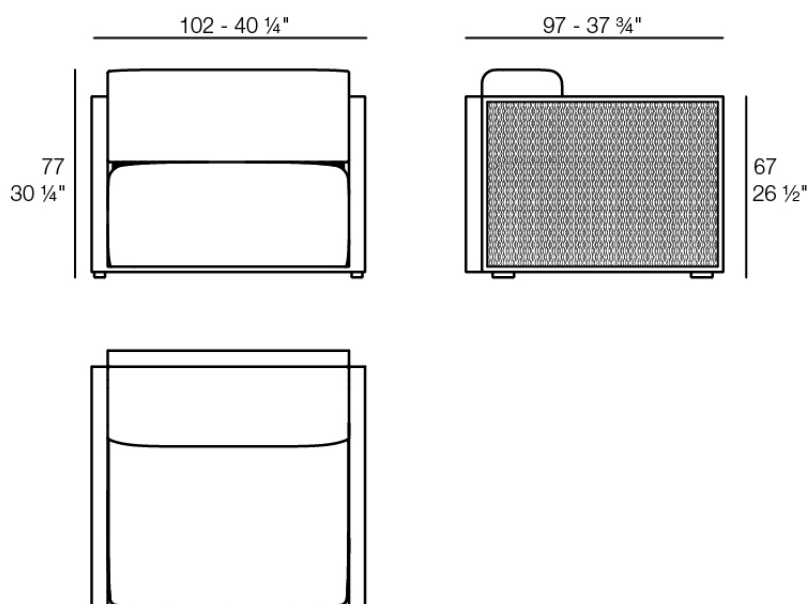

Weight: 36.72 Kg

THE FACTORY Butaca
THE FACTORY Armchair

Combinations

- 1 x 54601 Sofá Brazo Derecho - Sectional Sofa Right
- 1 x 54608 Sofá Chaiselongue Izquierdo - Sectional Chaiselongue Left
- 2 x 54605 Sofá Módulo Central - Sectional Armless
- 1 x 54606 Sofá Puff M - Sectional Puff M
- 1 x 54603 Sofá Esquina Derecha - Sectional Right Corner