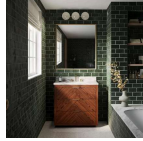

Marilyn Woodgrain 36" Single Vanity with Carrara Marble Top

SPECIFICATIONS

Assembly Required	See installation guide	Available Sizes	24", 30", 36", 48"
Cabinet Color	Ash Wood	Cabinet Dimensions (without Top)	35"W x 21"D x 34"H
Cabinet Finish	Woodgrain	Commercial	Light Commercial
Counter Color	Carrara White	Counter Finish	Polished
Counter Overflow	Yes	Faucet	Faucet Not Included
Glides	Soft-Close	Location	Bathroom, Indoor
Made In	Vietnam	Number of Drawers	2
Residential	Yes	Sample Size	4" x 4"
Sink Dimensions	20"W x 15"D x 7.5"H	Sink Type	Undermount
Vanity Top Dimension	36"W x 21.5"D x 1.1"H	Vanity Top Material	Carrara Marble
Weight	139.3 lbs		

Rohe Matte Black
36x42\" Rectangle...

Nabi Subway Deep
Emerald Green 3x6\"...

Terrazzo Dove Gray
16x16 Polished...

Burke 34x78\"
Reversible Semi-...

Lowell Dark Walnut
36\" Single Vanity.

A vanity that steals the show

About The Vanity: Elevate your bath by casting a superstar as its lead. The freestanding Marilyn 36\" Woodgrain Vanity with Carrara Marble Top and Ceramic Basin features a warm, wood-grain veneer finish and a Carrara marble countertop. A plywood case and solid-wood construction mean it's built to last. Plus, it provides essential storage with two spacious, soft-closing drawers with dovetail construction.

Undeniably timeless style for your bath

The Marilyn Vanity isn't just any vanity; it's a piece of midcentury-inspired furniture that will serve its function with grace. This statement-making collection has a glowing wood-grain veneer finish, with a continuous herringbone pattern on the face of its spacious, dovetail construction drawers. Available in four sizes, Marilyn's frame features mitered corners. It's topped with either a Carrara marble or quartz counter with a ceramic basin. The collection has so much style and beauty that it had to be named after the iconic film star.