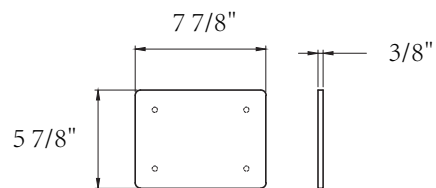

ZEAFIVE[®]

PRODUCT
INSTRUCTION
VIDEO

SIZE DETAILS

ACRYLIC SHOWER BASE

PRODUCT SIZE: 60"

All dimensions are nominal,
minor variations may occur.

Top View

Side View