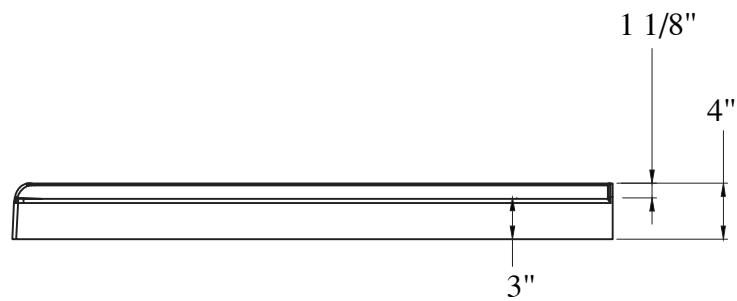

ZEAFIVE[®]

PRODUCT
INSTRUCTION
VIDEO

SIZE DETAILS

ACRYLIC SHOWER BASE

PRODUCT SIZE: 60"

All dimensions are nominal,
minor variations may occur.

Top View

Side View

Cap