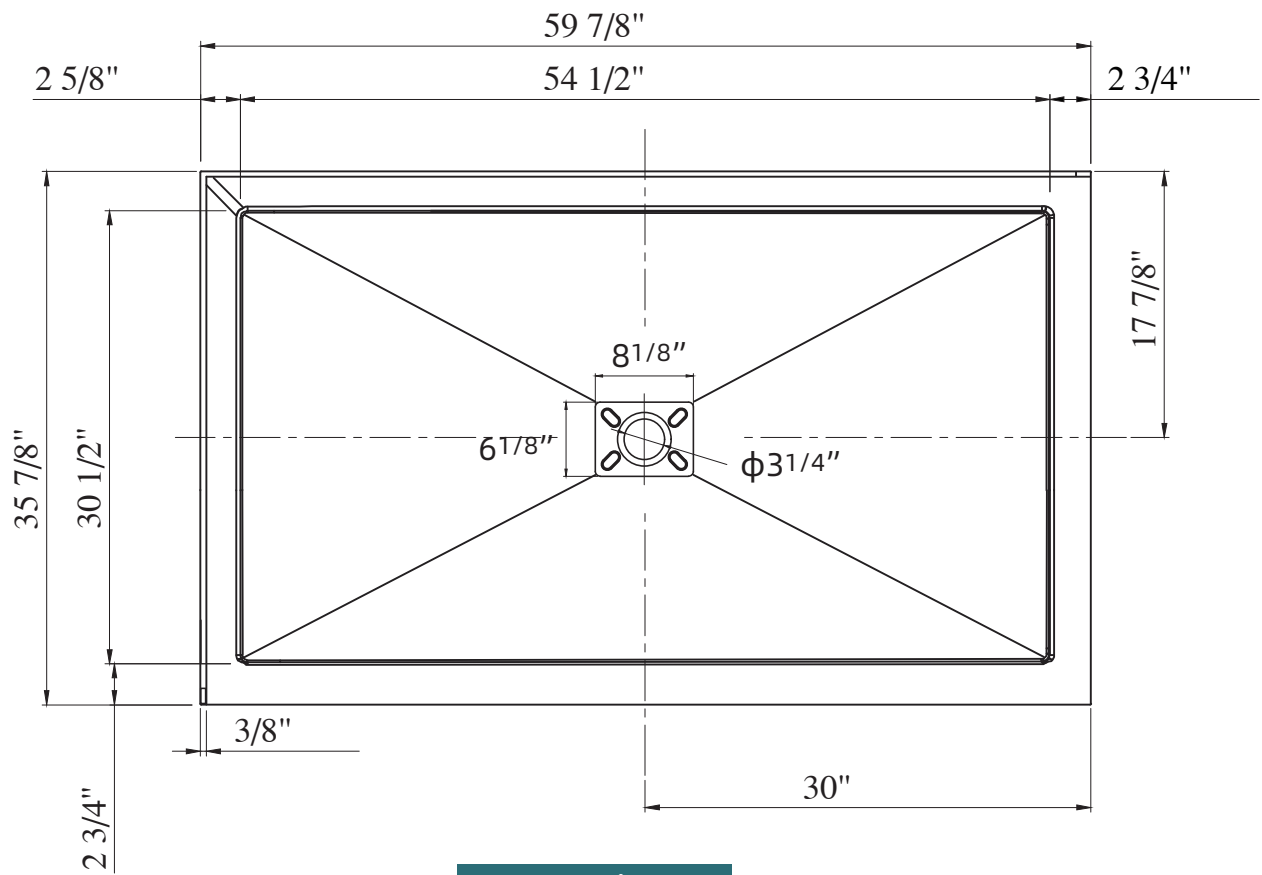

ZEAFIVE[®]

PRODUCT
INSTRUCTION
VIDEO

SIZE DETAILS

ACRYLIC SHOWER BASE

PRODUCT SIZE: 60"

All dimensions are nominal,
minor variations may occur.

Top View

Side View

Cap