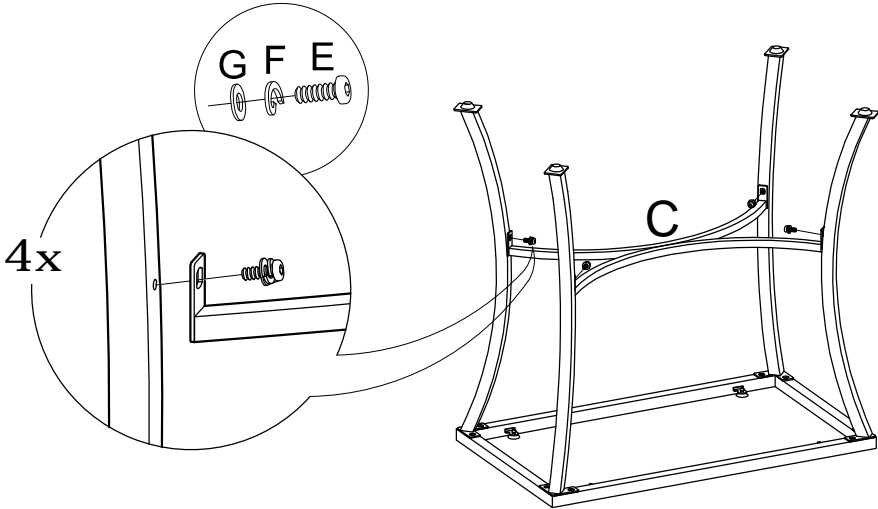

## Assembly Instructions Tempered Glass Side Table

Thank you for purchasing a Living company product. This product has been designed for easy assembly and is constructed for durability. Please take the time to read and follow the assembly instructions carefully. If a part or hardware is missing or you have any difficulties in assembling this product, please contact us.

NO.	PART	DESCRIPTION	Q'TY	NO.	PART	DESCRIPTION	Q'TY
A		Legs	4PCS	E		Allen Head Bolt 15mm	12PCS
B		Top Frame	1PC	F		Spring Washers	12PCS
C		"X" Stretcher	1PC	G		Flat Washers	12PCS
D		Glass Top	1PC	H		Adjustable Glide	4PCS
				I		Allen Head Wrench	1PC

Assembly Instructions  
Tempered Glass Side Table

**STEP 1**

**STEP 2**

**STEP 3**