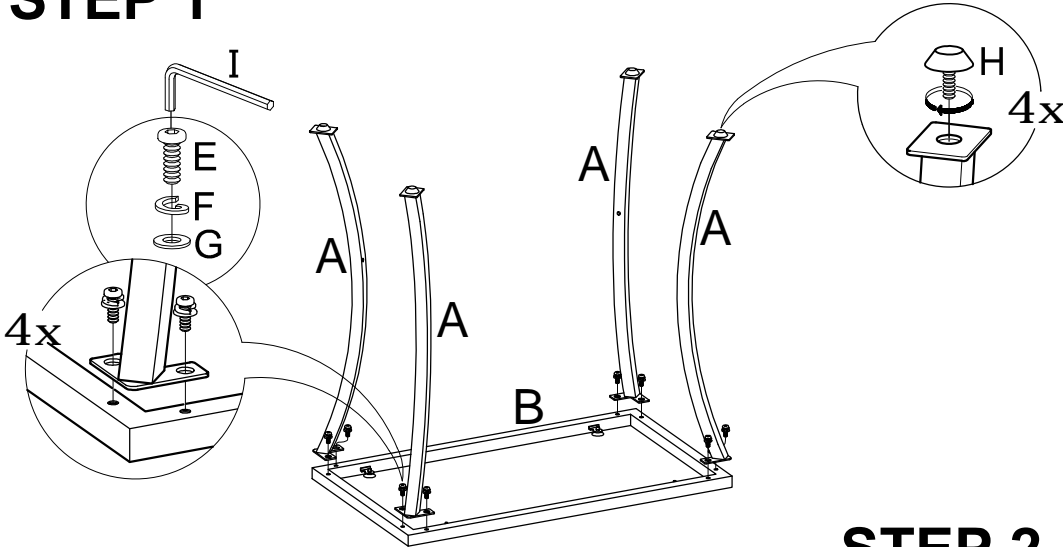

## Assembly Instructions Tempered Glass Side Table

Thank you for purchasing a Living company product. This product has been designed for easy assembly and is constructed for durability. Please take the time to read and follow the assembly instructions carefully. If a part or hardware is missing or you have any difficulties in assembling this product, please contact us.

NO.	PART	DESCRIPTION	Q'TY	NO.	PART	DESCRIPTION	Q'TY
A		Legs	4PCS	E		Allen Head Bolt 15mm	12PCS
B		Top Frame	1PC	F		Spring Washers	12PCS
C		"X" Stretcher	1PC	G		Flat Washers	12PCS
D		Glass Top	1PC	H		Adjustable Glide	4PCS
				I		Allen Head Wrench	1PC

Assembly Instructions  
Tempered Glass Side Table

**STEP 1**

**STEP 2**

**STEP 3**