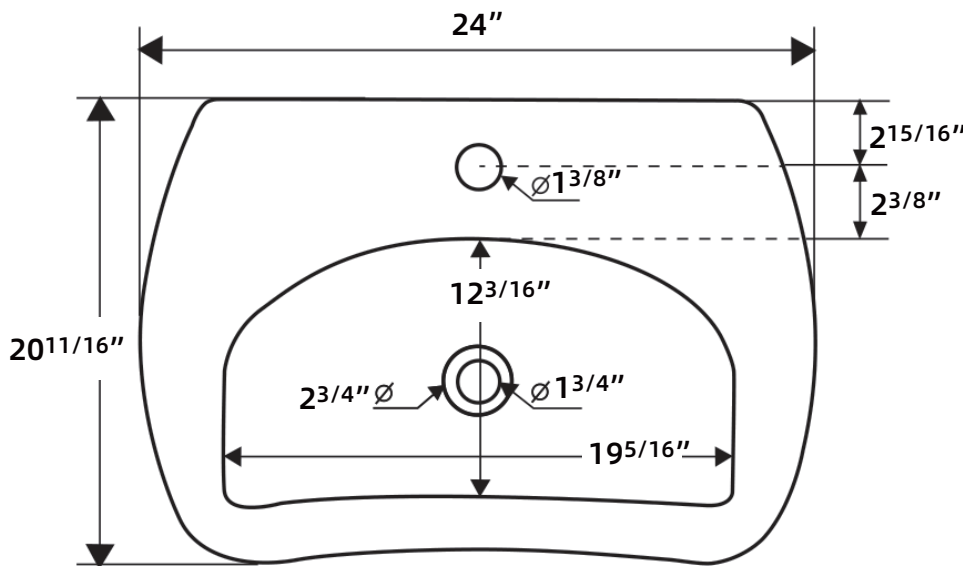

SIZE DETAILS

CERAMIC SINK

support@trendytotesinc.com
626 679 3588

PRODUCT
INSTRUCTION
VIDEO

All dimensions are nominal,
minor variations may occur.

TOP VIEW

SIDE VIEW