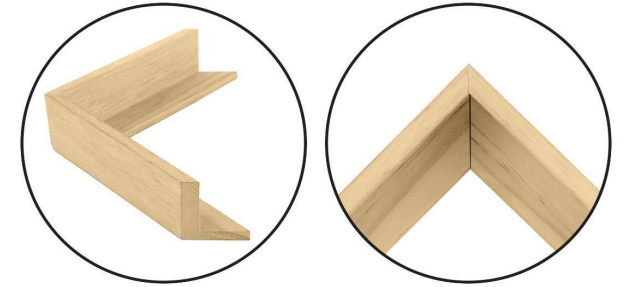

WENDOVER ART GROUP

ITEM NUMBER : **WLA2256**

TITLE : **Angular Still Life**

OUTWARD DIMENSION (W X H) : **37" x 37"**

FRAME (WIDTH X DEPTH) : **MC0618SUB1 | 0.38" x 2.25"**

FRAME FINISH : **Floater Frame**

Natural

DESCRIPTION :

Giclee on Raw Canvas, Gallery Wrapped, Artist Enhanced