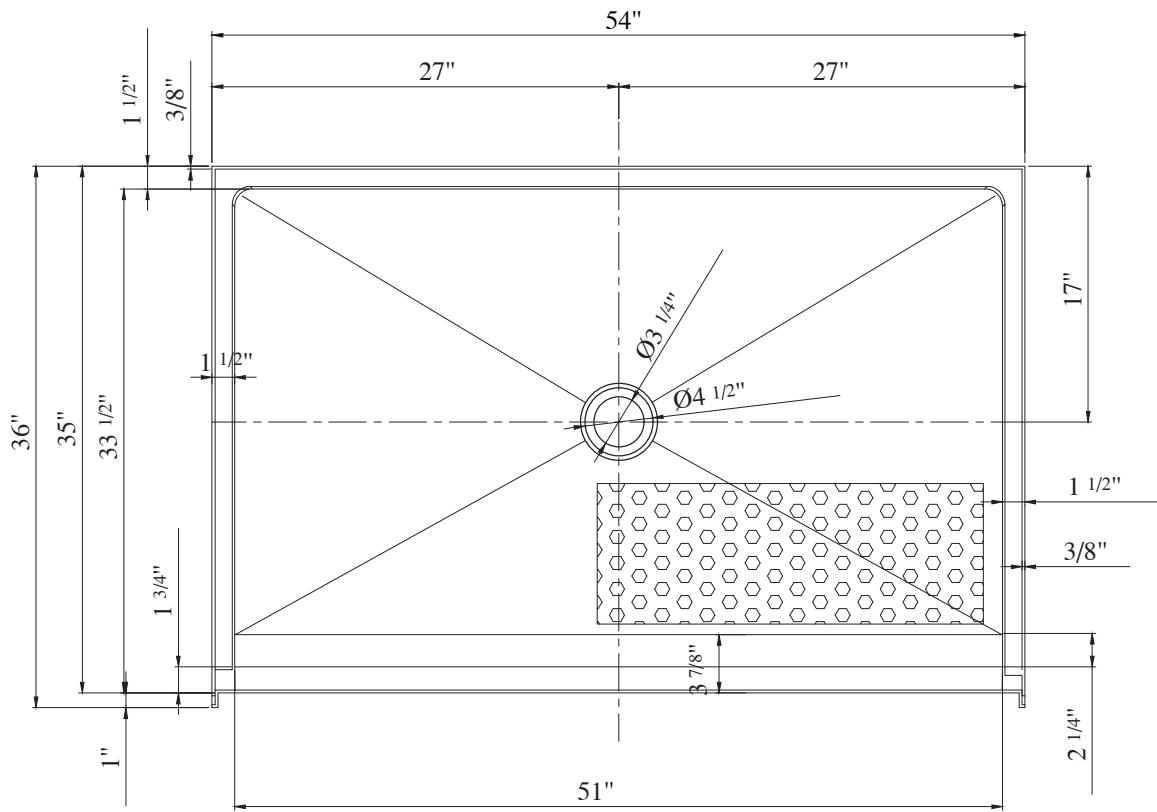

# SIZE DETAILS

PRODUCT  
INSTRUCTION  
VIDEO

MODEL No.GP-ADA-5436C

# SIZE DETAILS

Top View

Front View