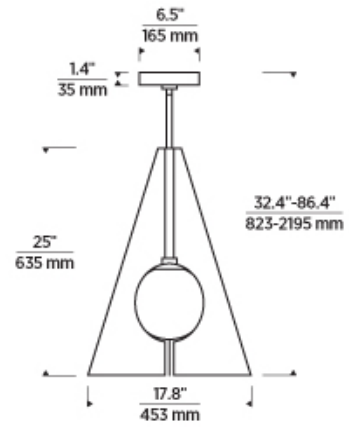

## SPECIFICATIONS

HARDWARE MATERIAL	Metal
SHADE MATERIAL	Glass
NET WEIGHT	14 lbs
HEIGHT	25in
WIDTH	17.8in
LENGTH	17.8in
UP LIGHT / DOWN LIGHT / BOTH?	
WET LISTED	
DAMP LISTED	Yes
DRY LISTED	
MIN. HANGING HEIGHT	32.4in
MAX HANGING HEIGHT	86.4in
TOTAL CORD LENGTH	
TOTAL STEM LENGTH	Up to 60in
STEM QTY	6
SLOPED CEILING ADAPTABLE?	Yes 20° Max
GENERAL LISTING	ETL Listed
INCLUDES	