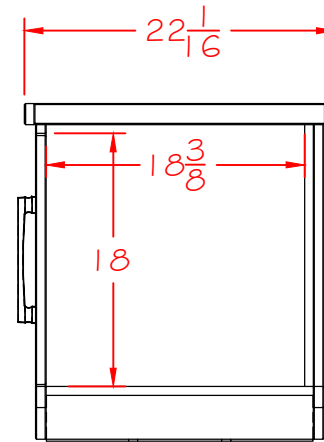

DESCRIPTION: CHAIRSIDE TABLE

WIDTH: 14 5/16"

HEIGHT: 24"

DEPTH: 22 1/16"

TOP STAIN

BASE COLOR

HARDWARE

SELF CLOSING HINGES

FRONT VIEW

SIDE VIEW

SECTIONAL VIEW