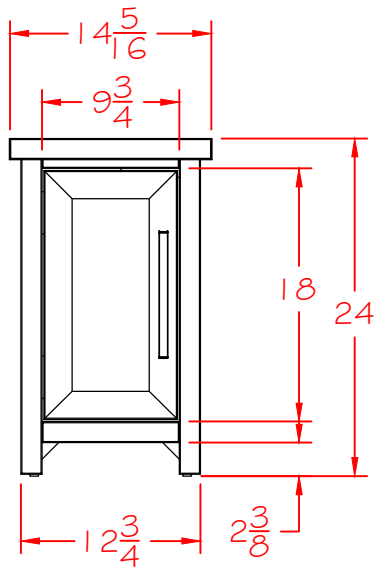

DESCRIPTION: CHAIRSIDE TABLE

WIDTH: 14 5/16"

HEIGHT: 24"

DEPTH: 22 1/16"

TOP STAIN

BASE COLOR

HARDWARE

SELF CLOSING HINGES

FRONT VIEW

SIDE VIEW

SECTIONAL VIEW