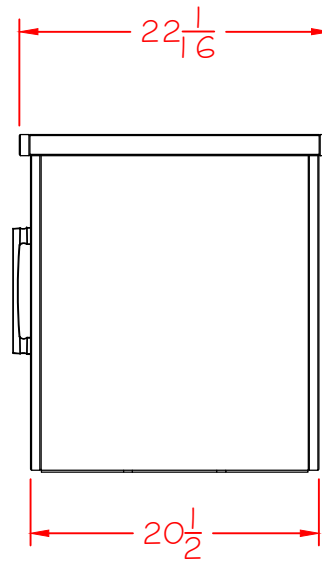

DESCRIPTION: CHAIRSIDE TABLE

WIDTH: 14 5/16"

HEIGHT: 24"

DEPTH: 22 1/16"

TOP STAIN

BASE COLOR

HARDWARE

SELF CLOSING HINGES

FRONT VIEW

SIDE VIEW

SECTIONAL VIEW