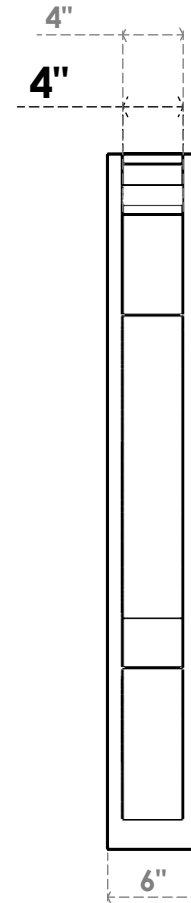

ITEM NUMBER: OUTUROC040X060X34000X46000X040X020X040BOA04RCPR

4"W TOP X 6"W BACK X 34"D X 46"H X 4"T TOP X 2"T BACK TIMBERTHANE ROUGH CEDAR BALBOA FAUX WOOD OPEN OUTLOOKER, TRADITIONAL TOP AND BLOCK BACK, 4"W CLOSED BRACE, PRIMED TAN

SIDE PROFILE

FRONT PROFILE

ISOMETRIC

GENERATED DATE : 07/05/2023

EKENA MILLWORK
2300 WEST MAIN ST.
CLARKSVILLE, TX 75426
TOLL FREE: 866-607-0453
WWW.EKENAMILLWORK.COM

NOTES

1. INSTALLATION TO BE COMPLETED IN ACCORDANCE WITH MANUFACTURER'S SPECIFICATIONS.
2. DRAWING MAY NOT BE TO SCALE
3. THIS DRAWING IS INTENDED FOR DESIGN AND PLANNING PURPOSES ONLY.
4. ALL INFORMATION CONTAINED HEREIN WAS CURRENT AT THE TIME OF DEVELOPMENT BUT MUST BE REVIEWED AND APPROVED BY THE PRODUCT MANUFACTURER TO BE CONSIDERED ACCURATE.
5. TIMBERTHANE ARCHITECTURAL PRODUCTS ARE MADE FROM HIGH DENSITY URETHANE AND COME FACTORY PRIMED