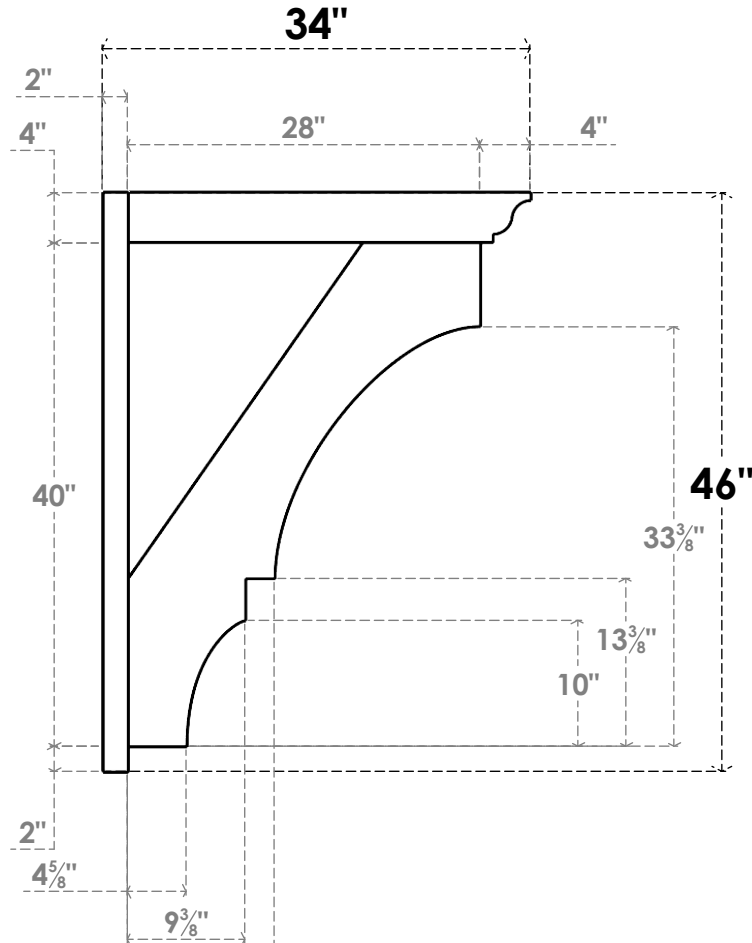

ITEM NUMBER: OUTUROC040X060X34000X46000X040X020X040BOA04RCPR

4"W TOP X 6"W BACK X 34"D X 46"H X 4"T TOP X 2"T BACK TIMBERTHANE ROUGH CEDAR BALBOA FAUX WOOD OPEN OUTLOOKER, TRADITIONAL TOP AND BLOCK BACK, 4"W CLOSED BRACE, PRIMED TAN

SIDE PROFILE

FRONT PROFILE

ISOMETRIC

GENERATED DATE : 07/05/2023

EKENA MILLWORK
2300 WEST MAIN ST.
CLARKSVILLE, TX 75426
TOLL FREE: 866-607-0453
WWW.EKENAMILLWORK.COM

NOTES

1. INSTALLATION TO BE COMPLETED IN ACCORDANCE WITH MANUFACTURER'S SPECIFICATIONS.
2. DRAWING MAY NOT BE TO SCALE
3. THIS DRAWING IS INTENDED FOR DESIGN AND PLANNING PURPOSES ONLY.
4. ALL INFORMATION CONTAINED HEREIN WAS CURRENT AT THE TIME OF DEVELOPMENT BUT MUST BE REVIEWED AND APPROVED BY THE PRODUCT MANUFACTURER TO BE CONSIDERED ACCURATE.
5. TIMBERTHANE ARCHITECTURAL PRODUCTS ARE MADE FROM HIGH DENSITY URETHANE AND COME FACTORY PRIMED