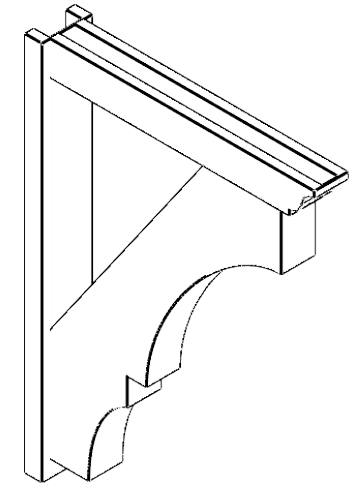

ITEM NUMBER: OUTUROC040X060X34000X46000X040X020X040BOA04RCPR

4"W TOP X 6"W BACK X 34"D X 46"H X 4"T TOP X 2"T BACK TIMBERTHANE ROUGH CEDAR BALBOA FAUX WOOD OPEN OUTLOOKER, TRADITIONAL TOP AND BLOCK BACK, 4"W CLOSED BRACE, PRIMED TAN

SIDE PROFILE

FRONT PROFILE

ISOMETRIC

GENERATED DATE : 07/05/2023

EKENA MILLWORK
2300 WEST MAIN ST.
CLARKSVILLE, TX 75426
TOLL FREE: 866-607-0453
WWW.EKENAMILLWORK.COM

NOTES

1. INSTALLATION TO BE COMPLETED IN ACCORDANCE WITH MANUFACTURER'S SPECIFICATIONS.
2. DRAWING MAY NOT BE TO SCALE
3. THIS DRAWING IS INTENDED FOR DESIGN AND PLANNING PURPOSES ONLY.
4. ALL INFORMATION CONTAINED HEREIN WAS CURRENT AT THE TIME OF DEVELOPMENT BUT MUST BE REVIEWED AND APPROVED BY THE PRODUCT MANUFACTURER TO BE CONSIDERED ACCURATE.
5. TIMBERTHANE ARCHITECTURAL PRODUCTS ARE MADE FROM HIGH DENSITY URETHANE AND COME FACTORY PRIMED