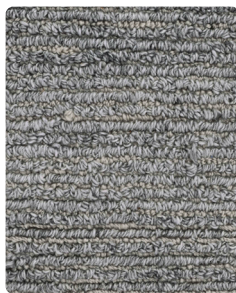

AZMAN - GREY

AZMAN, in Sanskrit, means HEAVEN, to contemplate it on a beautiful sunny day, or a starry sky, or to enjoy life literally in the open, is what inspires us in this new concept of high performance carpet OUTDOOR / INDOOR.

PRODUCT DETAILS

Catalog Code: Azman - AZ03 - Grey

Construction: Hand Loomed

Weight: 1250g | **Pile Height:** 5 mm

Composition: 100% PET Yarn

Origin: India

Sizes

CARE INSTRUCTIONS

AVAILABLE COLORS

View More Details

AZ01 - Ivory Grey

AZ02 - Ivory Silver

AZ03 - Grey

AZ04 - Silver Grey