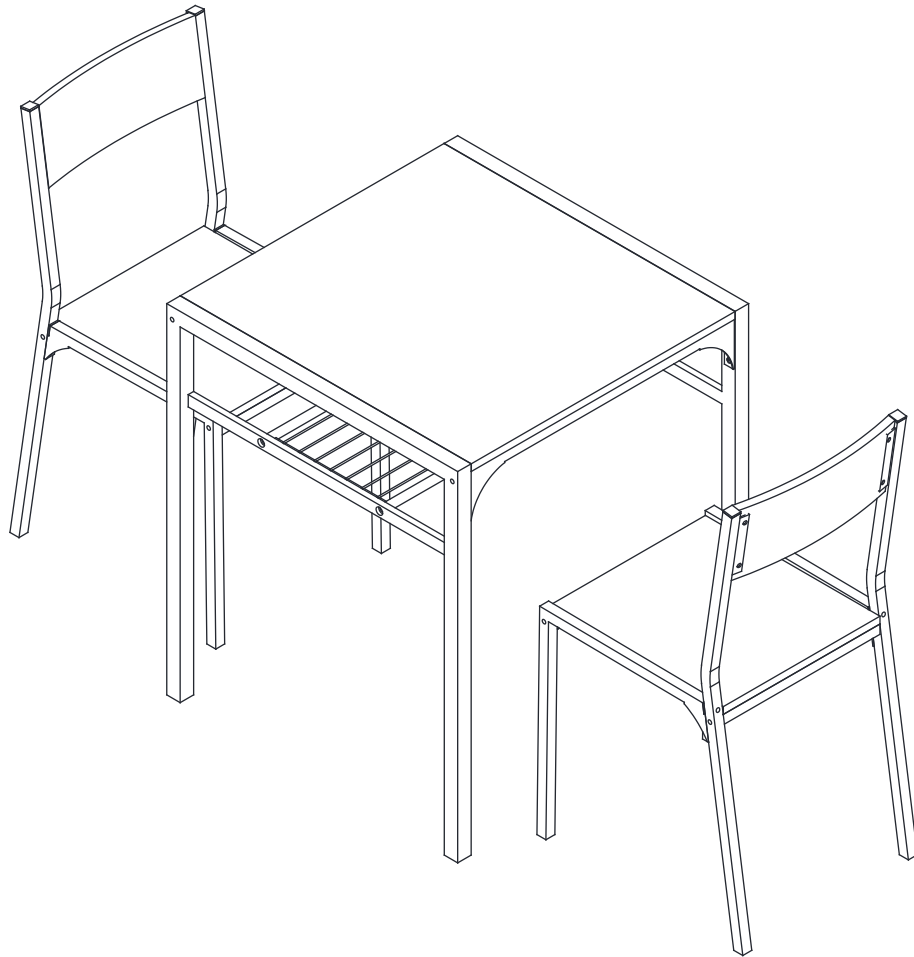

40Mins

x2

Tips

- This product is for indoor use only. The seller does not assume any responsibility and liability for damages caused by the following aspects:
 1. The product is used for a purpose other than its intended use and/or is changed/modified from the original one.
 2. The product is not installed/used properly under the guidelines of the instructions.
- If there are missing and/or defective part(s) after receiving the product, please stop assembling and contact us for help in time.
- Please assemble the product on a spacious place. But please do not place the unpackaged product on the ground directly, or stand/sit on the parts of this product to avoid cracking or deforming of the board. In addition, it is highly recommended that you wear gloves to avoid being cut by the edges of the product during installation.
- It is recommended that you refer to the schematic diagram to make the whole installation process easier when assembly. Align all the screws to the corresponding pre-drilled holes first, and then tighten the screws one by one after all the parts are in the correct position.
- Do not expose the product to direct sunlight or rain and/or place it in a damp place. Failure to do so may accelerate deformation, discoloration, or cause cracks. Please do not touch sharp objects or corrosive chemicals, which may damage the surface of the item.
- Please clean with a damp cloth for daily maintenance, then dry immediately.