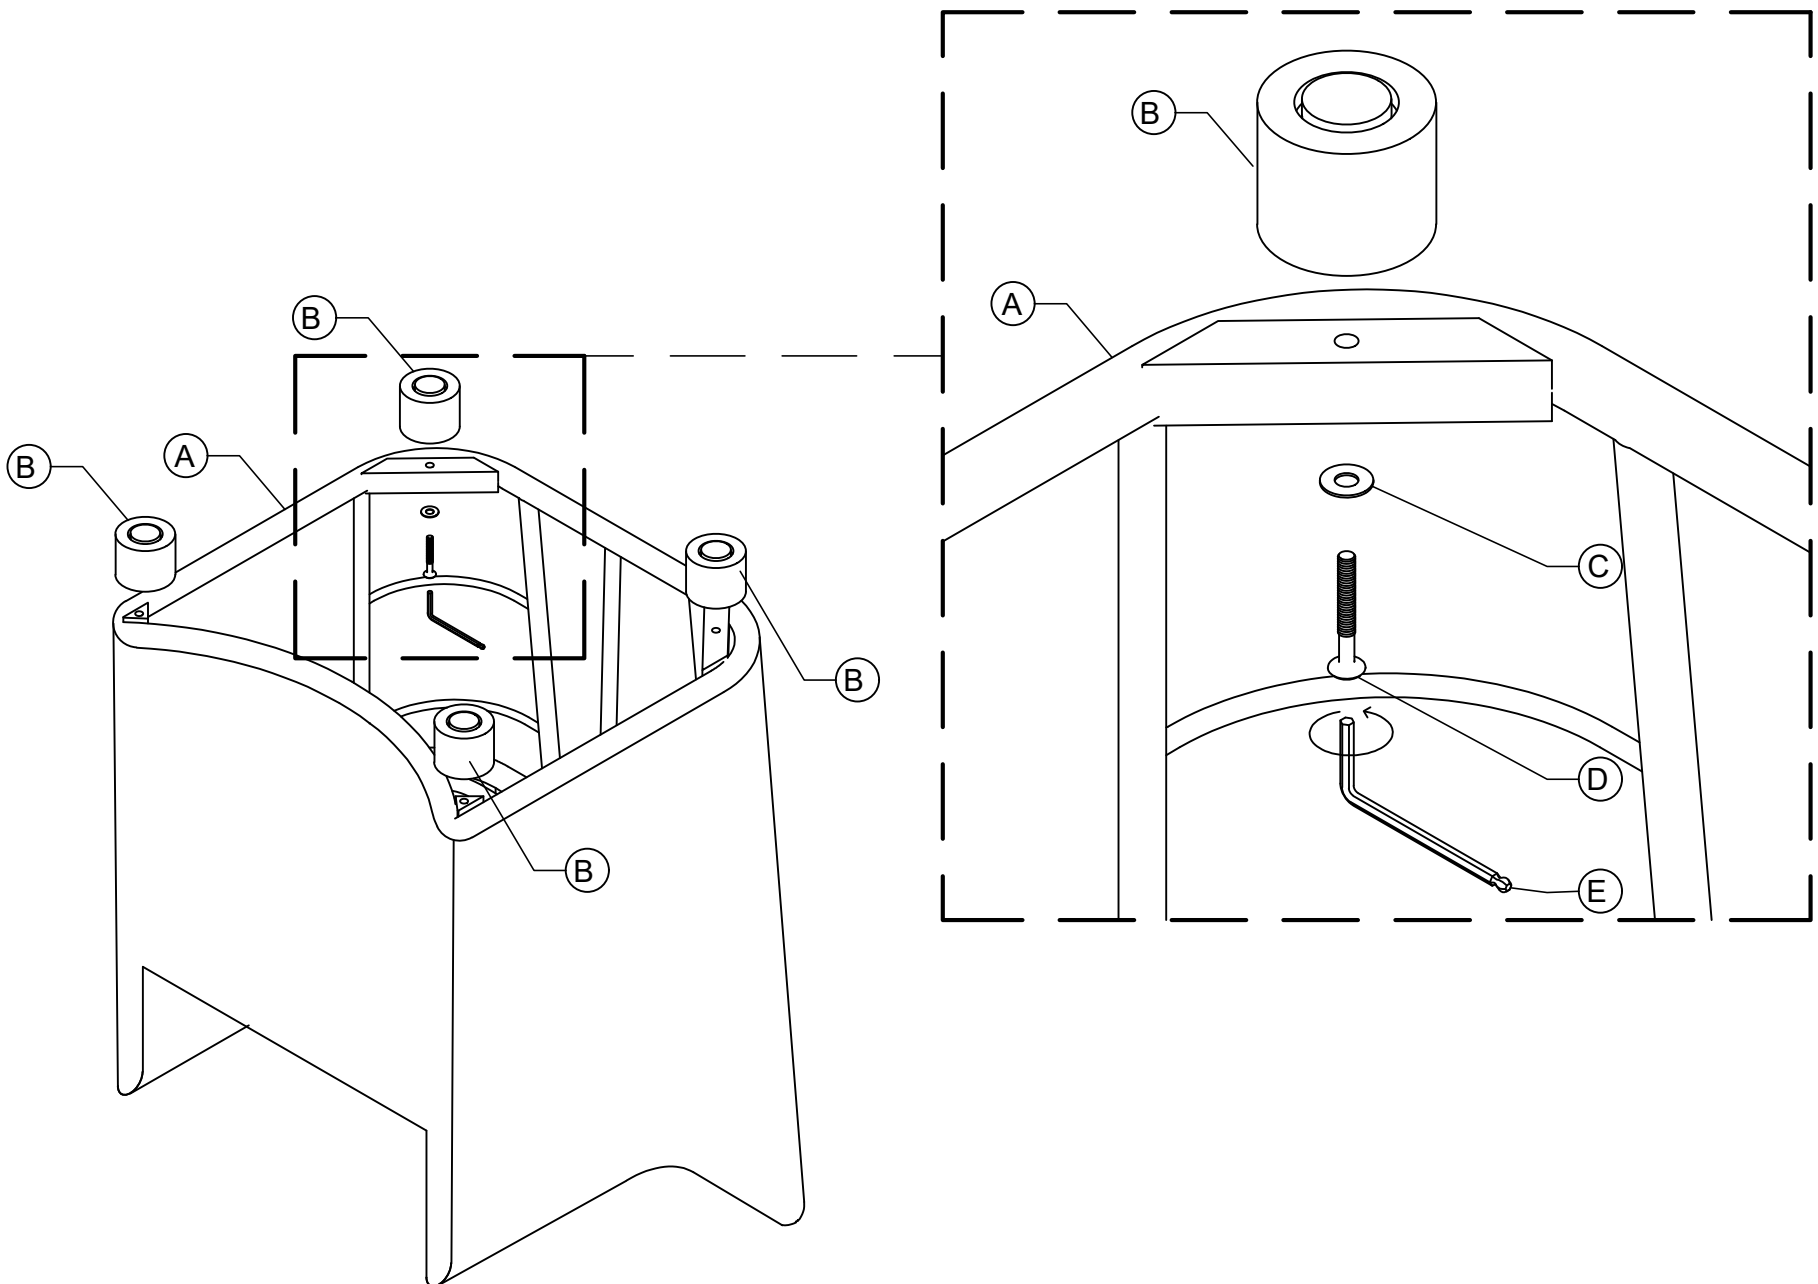

ASSEMBLY INSTRUCTIONS OUTDOOR DINING ARM CHAIR

A = 1 Pc B = 4 Pcs

WASHER 13 X 7 X 1
C = 4 Pcs

JCBC M6 X 40
D = 4 Pcs

L4
E = 1 Pc

1

2