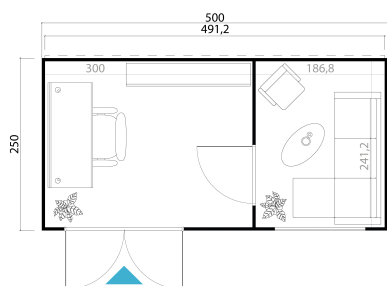

44 mm

1

0

The mark of responsible forestry

**PACKAGING: 2 PALLET(S)**

 510 x 118 x 65 cm  
1056 kg

 200 x 118 x 50 cm  
319 kg

EAN 4743329241933

**DIMENSIONS**

Floor area	11.85 m2
Roof dimensions	5.00 x 2.54 m
Cubic volume	≈ 28.36 m3
Wall height	≈ 2.39 m
Ridge height	≈ 2.39 m
Front overhang	≈ 0 cm

**WINDOWS & DOORS**

1 x Double door (DGAL*)	158.8 x 198.0 cm
1 x Single door (TP+*)	83.5 x 190.0 cm
1 x Single window open inward (DGAL*)	120.0 x 47.0 cm

\*DGAL: Double Glazed Aluminium

\*TP+: Solid Wood Premium Plus

**ROOF & FLOOR**

Roof boards	18x90 mm
Floor boards	18x90 mm
Roof surface	12.27 m2
Roof angle	≈ 3 °
Treated Bearers	45x45 mm

\* Optional roof covering available