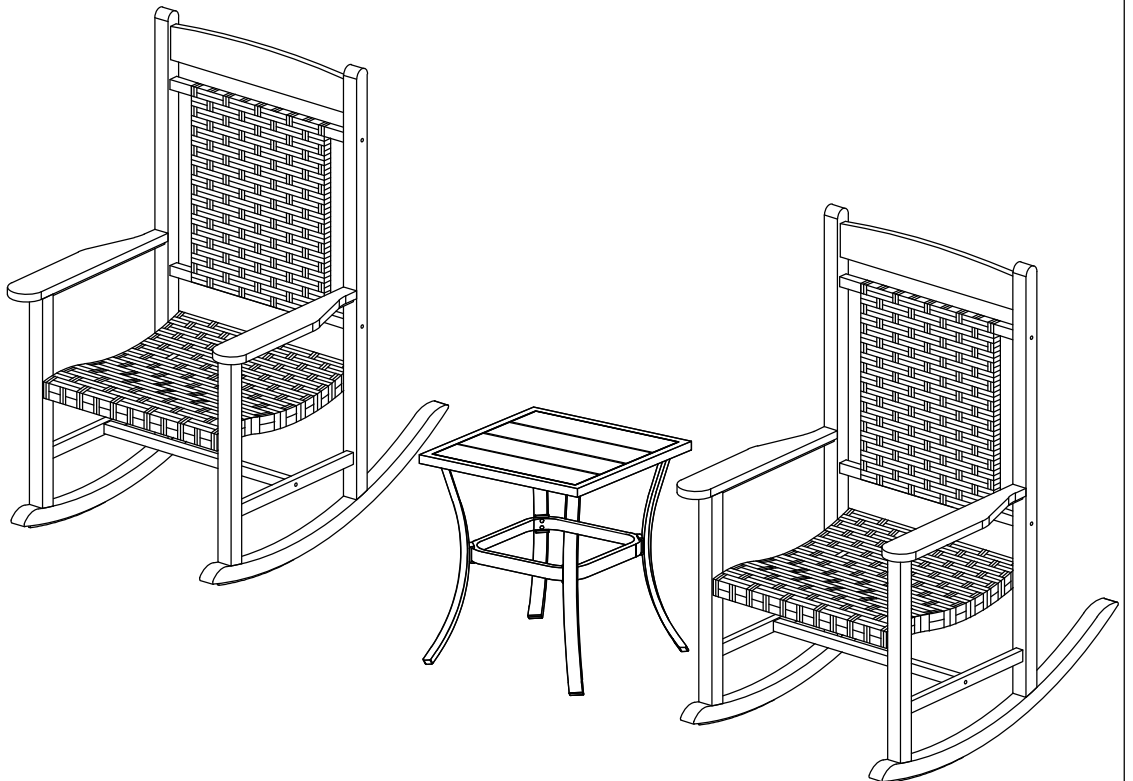

DO NOT COMPLETELY FASTEN EACH SCREW UNTIL ALL THE SCREWS ARE PROPERLY FIXED.

D6

P

12X

Put on the plastic caps.

Thanks for your purchase.

At domi outdoor living, we believe in our products.

That's why we provide a 12-month warranty and friendly, easy-to-reach after-sales service. So, if you have any questions about our product or assembly, please feel free to contact us. We are here for you.