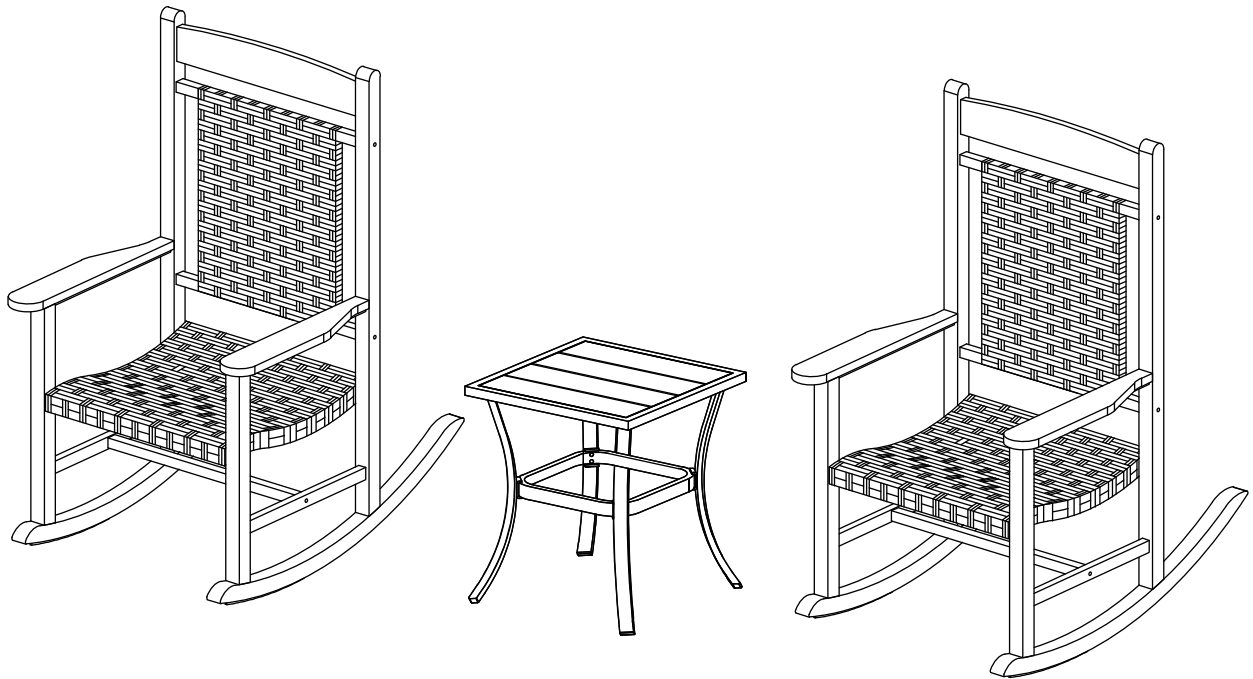

Outdoor Rocking Chair set of 3 **ASSEMBLY MANUAL**

MODEL#: LCCR0459A-ST

Missing part? Damaged? Contact us via email at

service@domioutdoorliving.com

www.domioutdoorliving.com

A 2X

B 2X

C 4X