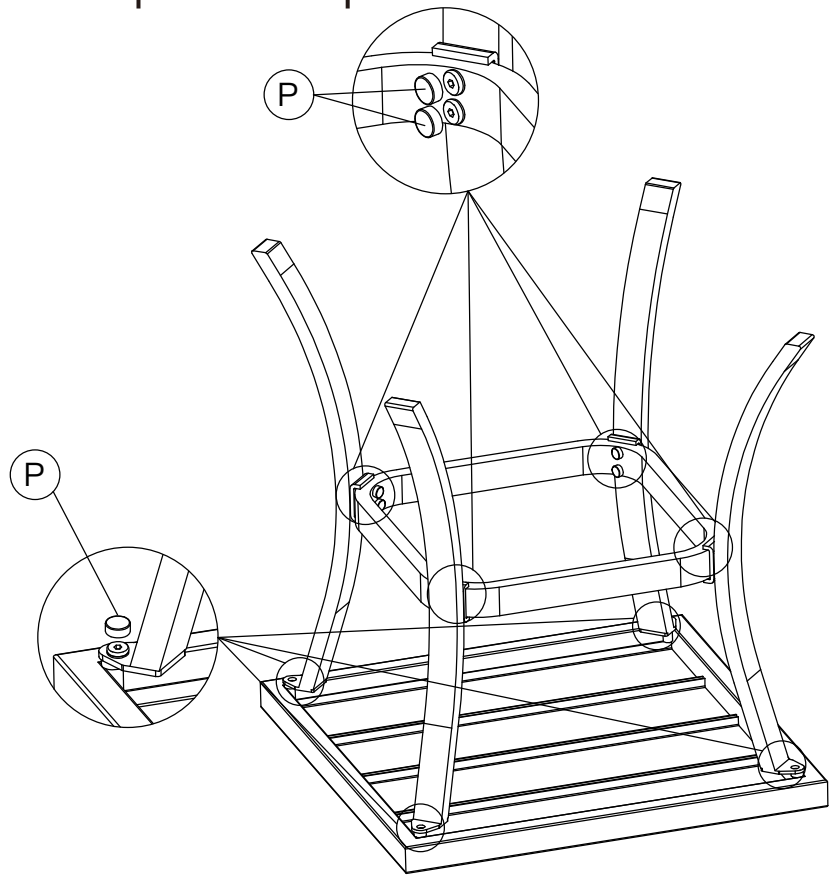

DO NOT COMPLETELY FASTEN EACH SCREW UNTIL ALL THE SCREWS ARE PROPERLY FIXED.

D6

P

12X

Put on the plastic caps.

Thanks for your purchase.

At domi outdoor living, we believe in our products.

That's why we provide a 12-month warranty and friendly, easy-to-reach after-sales service. So, if you have any questions about our product or assembly, please feel free to contact us. We are here for you.