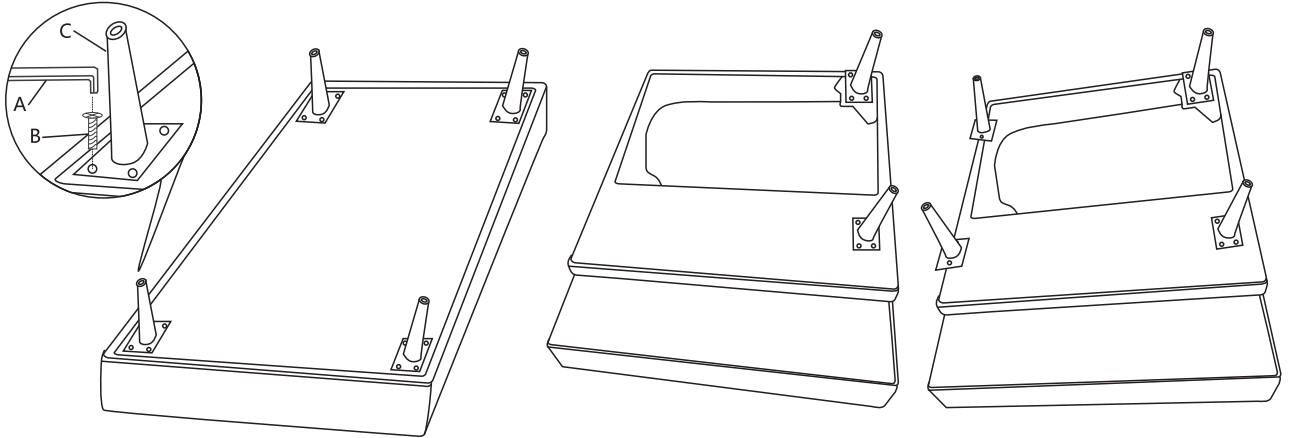

How to assemble & Steps:

STEP 1