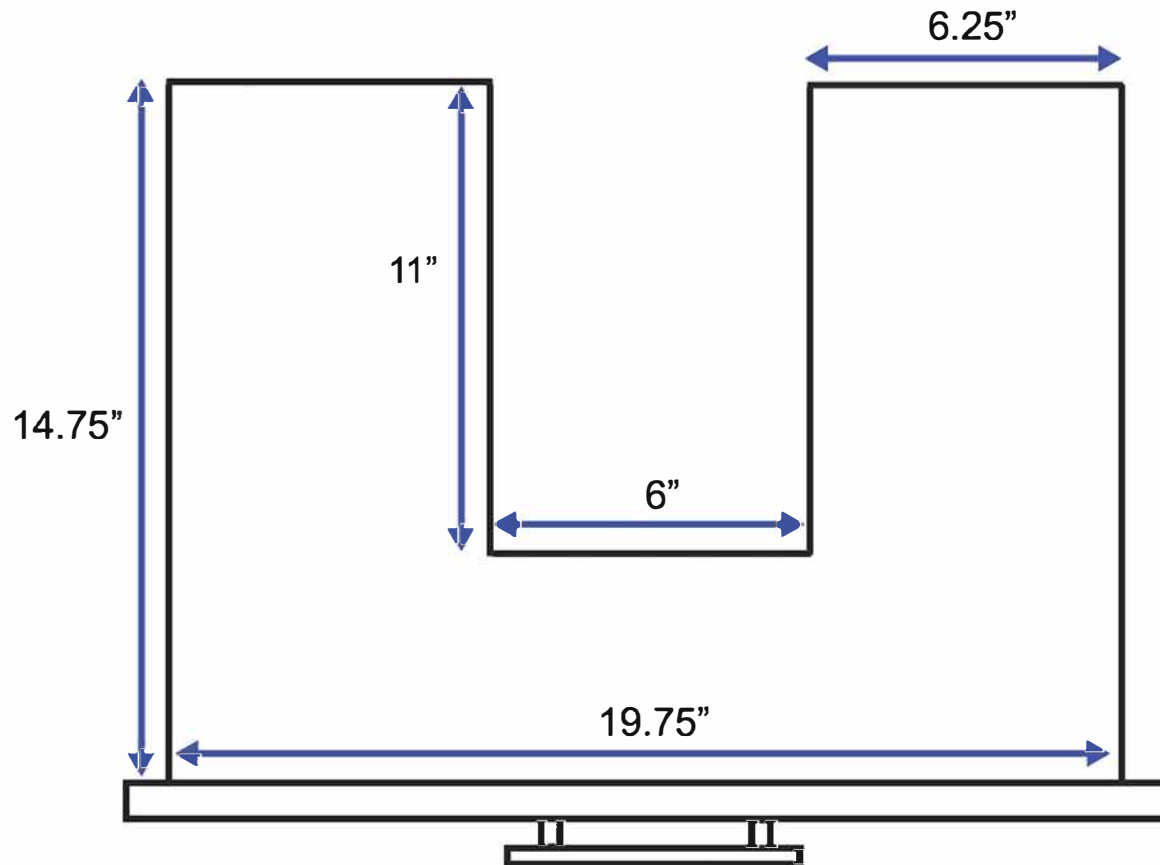

60-inch Single Vanity Drawer Under Sink - Bird's Eye View

All measurements are approximate and rounded to the nearest quarter inch.
Please allow for a slight margin of error.