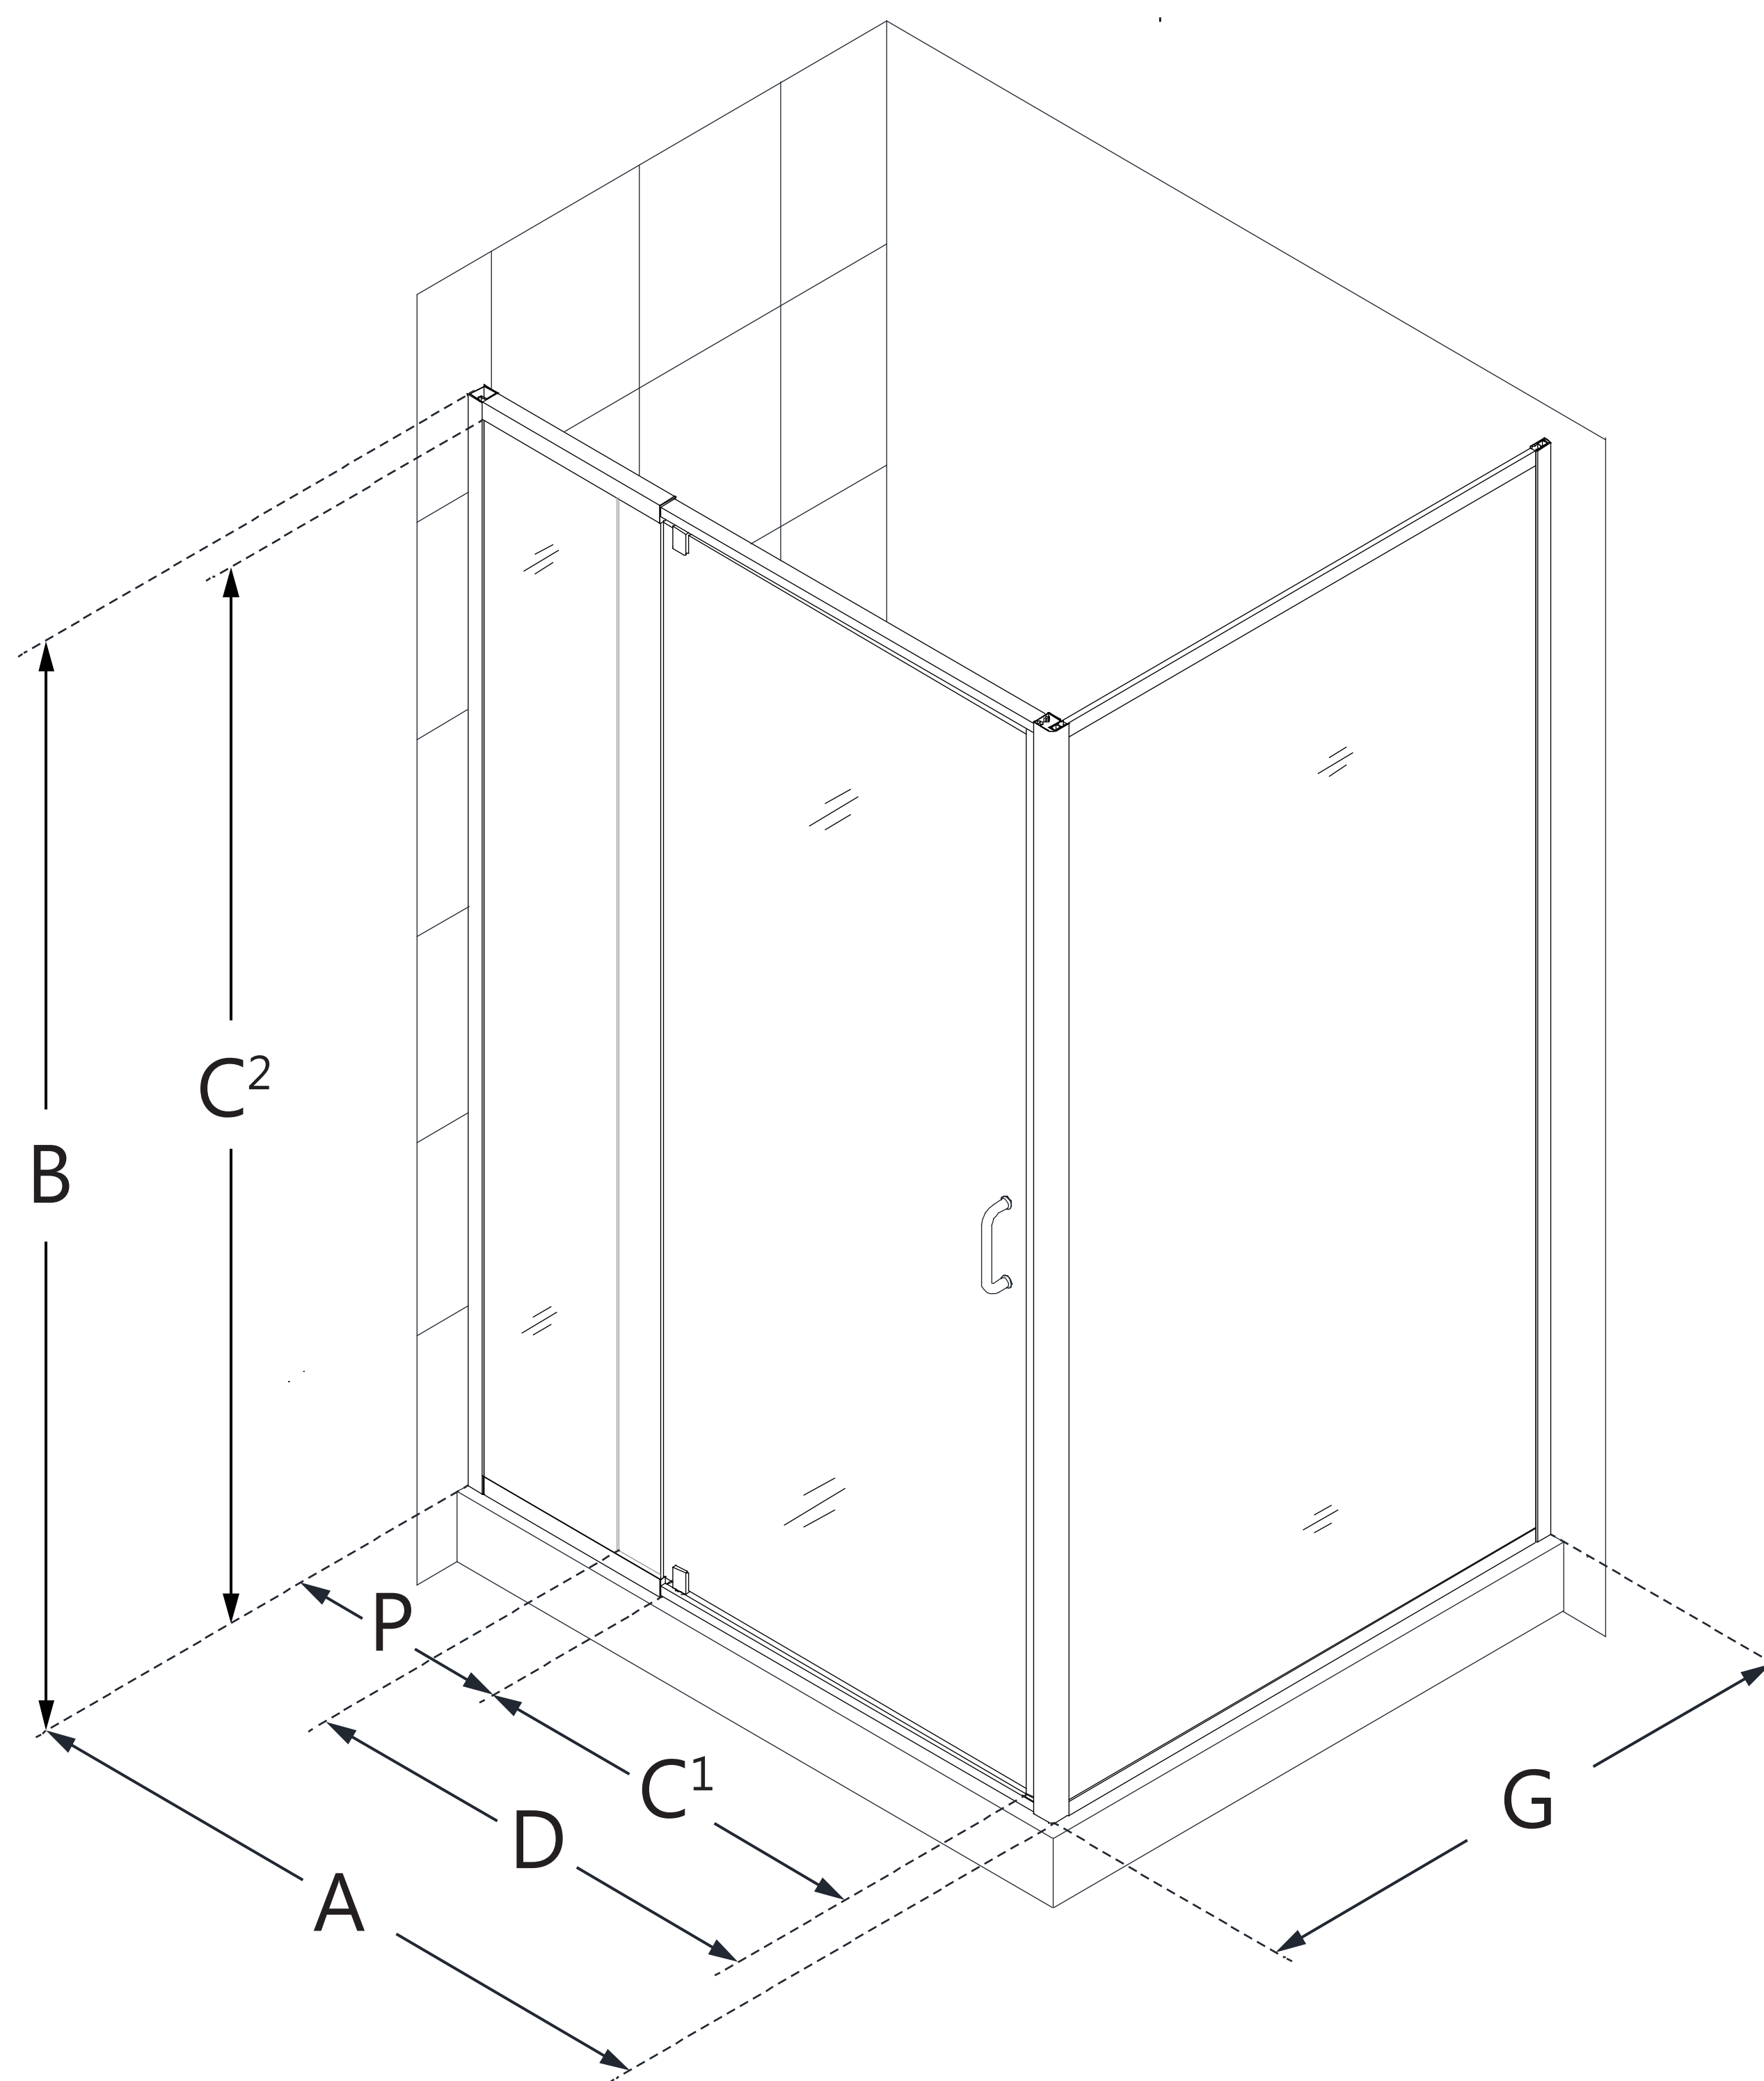

**SHDR2234420RT**  
**FLEX**

**CONFIGURATION  
DIMENSIONS:**

**A: MODEL WIDTH**  
38 - 42 in.

**B: MODEL HEIGHT**  
72 in.

**C: ACCESS WIDTH**  
22 7/8 in.

**C2: ACCESS HEIGHT**  
70 11/16 in.

**D: DOOR WIDTH**  
29 3/8 in.

**G: RETURN PANEL WIDTH**  
34 1/2 in.

**P: PIVOT PANEL WIDTH**  
18 3/8 in.

**MATCHING SHOWER BASE**  
N/A

**BASE OPTIONS**  
N/A

**BASE DRAIN LOCATION**  
N/A

**MINIMUM THRESHOLD REQUIRED**  
1 3/8 in.

**DRILLING REQUIRED?**  
No