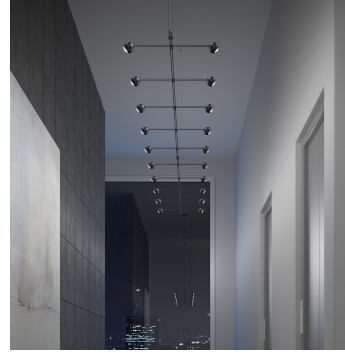

Project:

96" 2-Bar In-Line Linear with Precise Aimable Sphere Luminaires Spec Sheet

SKU: SLS1156 Learn more at:
<https://sonnemanlight.com/suspenders-96-22-2-bar-in-line-linear-with-precise-aimable-sphere-luminaires>

Description: Outriggers symmetrically extend the rows of Precise Aimable Spheres cantilevered away from the centerline of a In-Line Linear Power Bar configuration, providing a consistent rhythm of bi-directional illumination.

Type #:

Dimensions

Height:	2"
Width:	193"
Length:	19"
Canopy/Backplate/Base:	5"
Hanging Details:	6' Adj. Cords/Cable S
Canopy/Backplate/Base Height:	0.5

Electrical Specs

Bulb(s) Included?:	Yes
Bulb 1 Type:	Precise Aimable Spheres
Bulb Quantity:	20
Input Voltage:	120VAC
Wattage:	5
Initial Lumens:	5320
Color Temperature:	3000K
CRI:	90
Power Supply Type:	Transformer
Power Supply Quantity:	1
Power Supply Location:	Remote
Dimming Type:	ELV
Bulb Max Wattage:	5

Installation

Installation:	Licensed electrician required, multi-step installation
Sloped Ceiling Compatible?:	Adapter Available
Minimum Hanging Height:	3"
Maximum Hanging Height:	74"

Shade

Shade 1 Material:	Aluminum
-------------------	----------