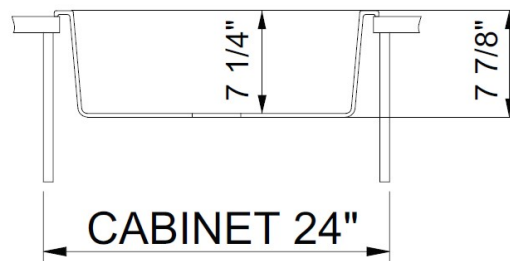

DIMENSIONS

NOTES:

Refer to installation instructions supplied with kitchen sink for undermount, or drop-in installations. Templates available. Installation packs included.

CAUTION: Sink is heavy! Installer must provide adequate reinforcement for all load-bearing supports in accordance with installation instructions supplied with kitchen sink. Fittings not included with fixture and must be ordered separately.

IMPORTANT: Dimensions of fixtures are nominal and may vary within the range of tolerance established by ANSI standards. These measurements are subject to change or cancellation. No responsibility is assumed for use of superseded or voided pages.