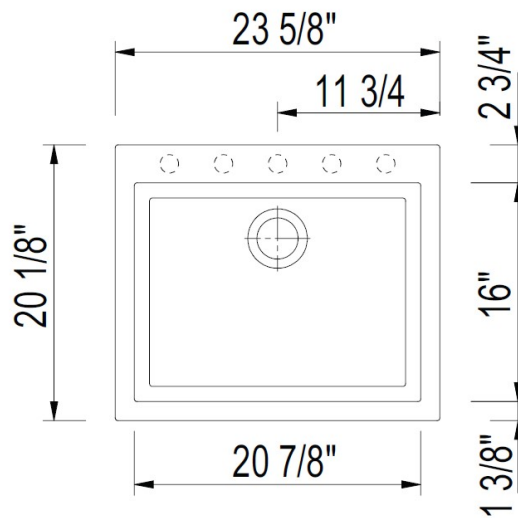

DIMENSIONS

NOTES:

Refer to installation instructions supplied with kitchen sink for undermount, or drop-in installations. Templates available. Installation packs included.

CAUTION: Sink is heavy! Installer must provide adequate reinforcement for all load-bearing supports in accordance with installation instructions supplied with kitchen sink. Fittings not included with fixture and must be ordered separately.

IMPORTANT: Dimensions of fixtures are nominal and may vary within the range of tolerance established by ANSI standards. These measurements are subject to change or cancellation. No responsibility is assumed for use of superseded or voided pages.