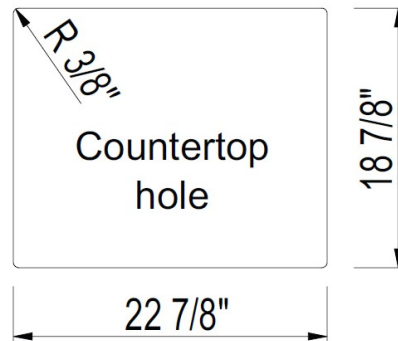

DIMENSIONS

NOTES:

Refer to installation instructions supplied with kitchen sink for undermount, or drop-in installations. Templates available. Installation packs included.

CAUTION: Sink is heavy! Installer must provide adequate reinforcement for all load-bearing supports in accordance with installation instructions supplied with kitchen sink. Fittings not included with fixture and must be ordered separately.

IMPORTANT: Dimensions of fixtures are nominal and may vary within the range of tolerance established by ANSI standards. These measurements are subject to change or cancellation. No responsibility is assumed for use of superseded or voided pages.