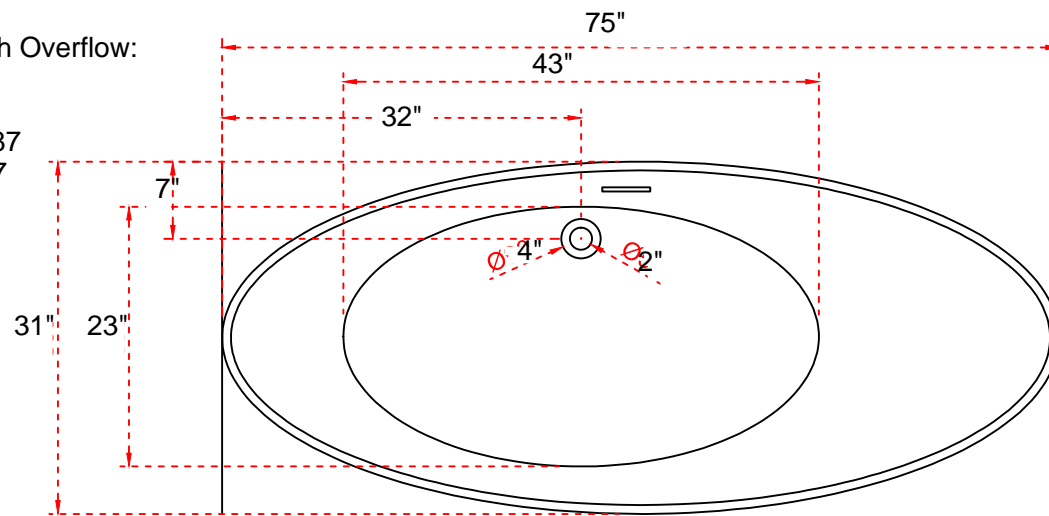

ACRYLIC FREESTANDING TUB

Model:Freddo

FEATURES

Product Finish:White

Overflow Hole:Yes

Material:Acrylic

Length:75"

Width:31"

Height:33"

Tub Interior Length:43"

Tub Interior Width:23"

Water Depth to Rim:16"

Water Depth to Overflow:13"

Tap Deck:No

Drain included:Yes

Drain Placement:Center

Faucet Included:No

Faucet Drillings:No Drillings

Water Capacity Without /With Overflow:
(Gallons):106/92

Built-In Adjusters:Yes

Tub Weight Uncrated (LBS):87

Tub Weight Crated (LBS):107

DEVINCHY