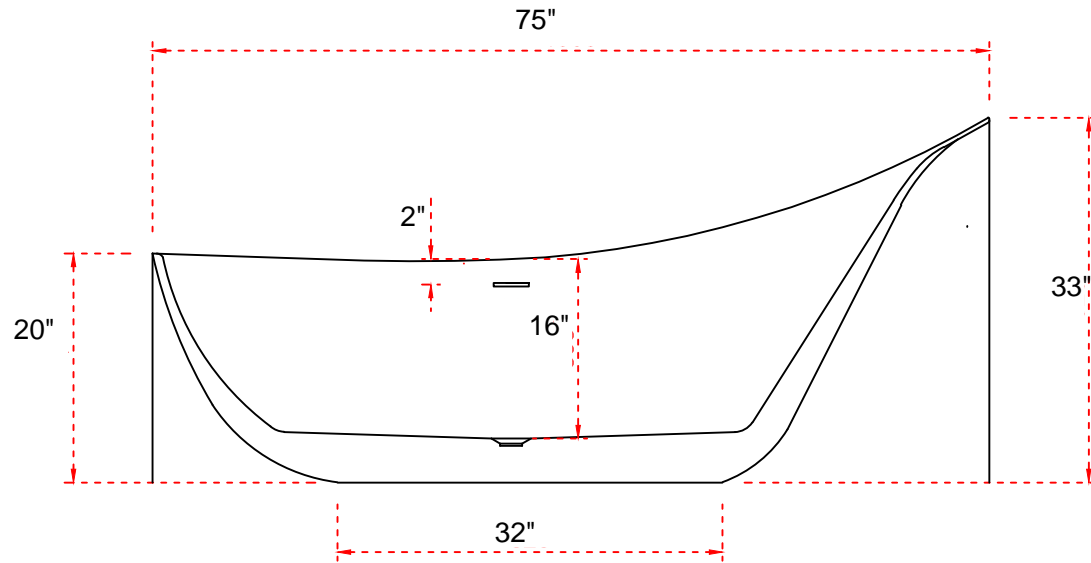

ACRYLIC FREESTANDING TUB

Model:Freddo

FEATURES

Product Finish:White

Overflow Hole:Yes

Material:Acrylic

Length:75"

Width:31"

Height:33"

Tub Interior Length:43"

Tub Interior Width:23"

Water Depth to Rim:16"

Water Depth to Overflow:13"

Tap Deck:No

Drain included:Yes

Drain Placement:Center

Faucet Included:No

Faucet Drillings:No Drillings

Water Capacity Without /With Overflow:
(Gallons):106/92

Built-In Adjusters:Yes

Tub Weight Uncrated (LBS):87

Tub Weight Crated (LBS):107

DEVINCHY