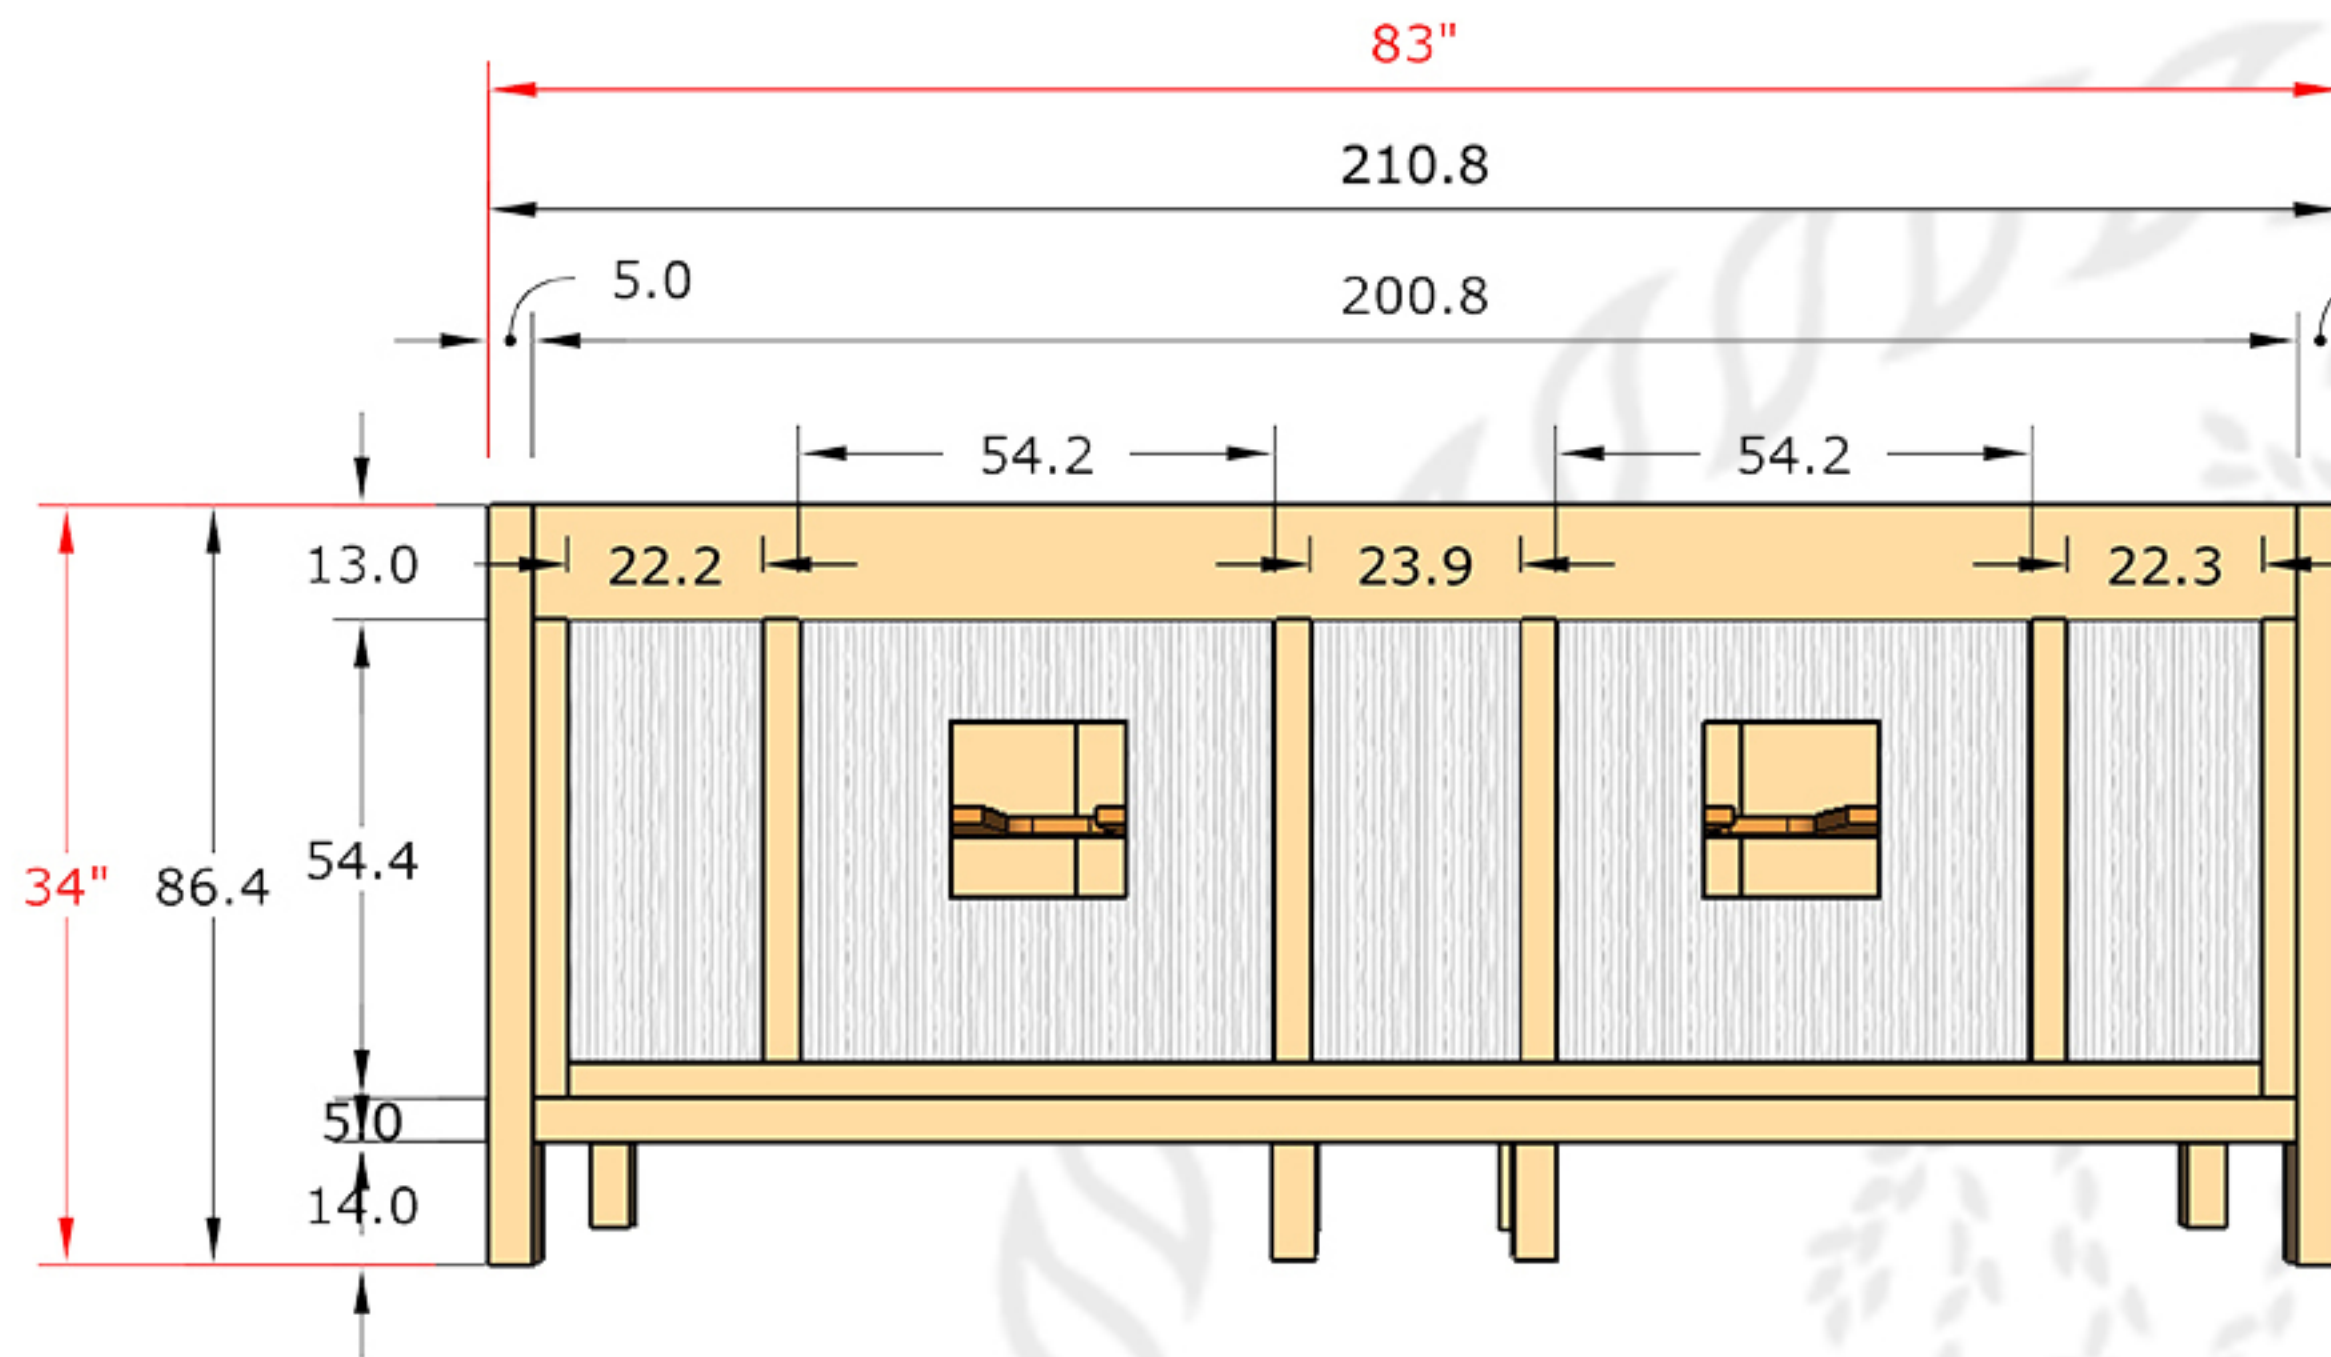

## ELIZABETH 84 IN DOUBLE SINK BATHROOM VANITY

### Countertop